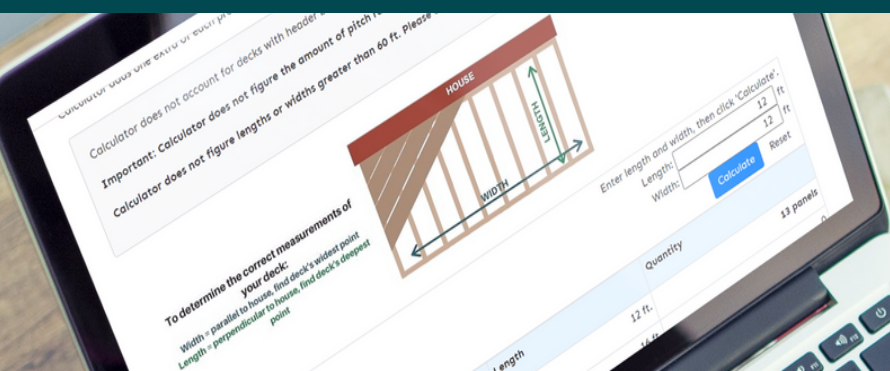

WHITE ONLY

Installs Quickly Using Minimal Parts & Pieces

PITCH RAIL

WALL TRIM

MAIN RAIL

PANEL

AVAILABLE IN 12' OR 16' LENGTHS

Customized to Your Deck Size in Just a Few Simple Steps

www.ZipUPCeilings.com

Zip-UP® Underdeck is a revolutionary system designed to transform the unused space underneath your elevated deck into a functional outdoor living area. Easy-to-install interlocking panels create a seamless, water diversion system between your deck and the area below. Whether you're looking to create an additional living area or enhance your existing outdoor space, Zip-UP® Underdeck is the perfect solution for adding style, functionality, and value to your home.