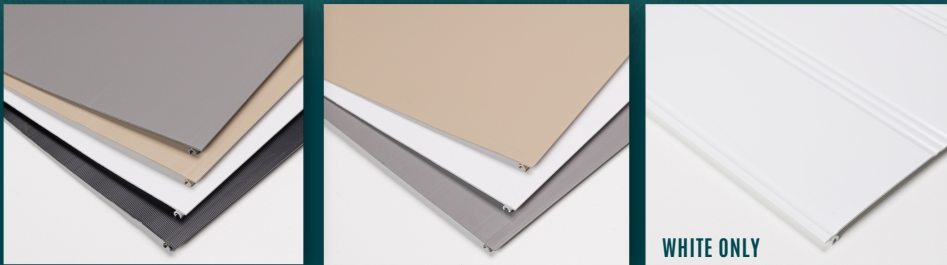

COLORS & PROFILES

WHITE

BEIGE

GRAY

BLACK

SERRATED

SMOOTH

CAPE COD

WHITE ONLY

Installs Quickly Using Minimal Parts & Pieces

PITCH RAIL

WALL TRIM

MAIN RAIL

PANEL

AVAILABLE IN 12' OR 16' LENGTHS

Customized to Your Deck Size in Just a Few Simple Steps

www.ZipUPCeilings.com

Zip-UP® Underdeck is a revolutionary system designed to transform the unused space underneath your elevated deck into a functional outdoor living area. Easy-to-install interlocking panels create a seamless, water diversion system between your deck and the area below. Whether you're looking to create an additional living area or enhance your existing outdoor space, Zip-UP® Underdeck is the perfect solution for adding style, functionality, and value to your home.