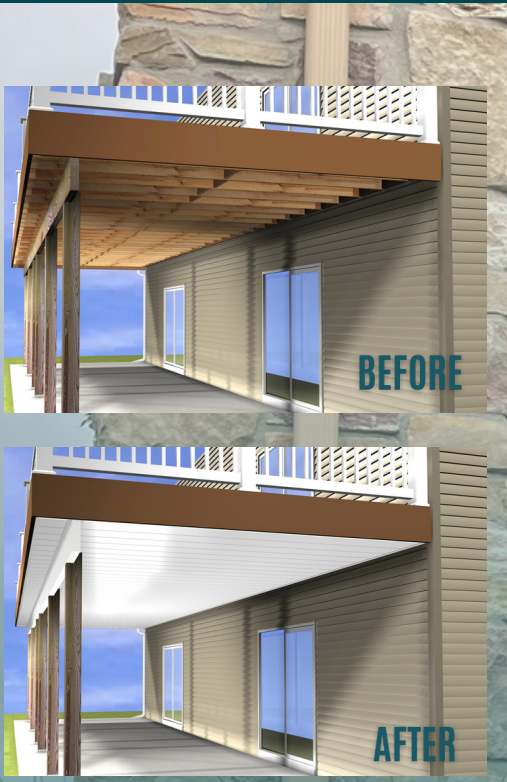

Make The Most Of Your Outdoor Space

zipUP

CEILING® AND UNDERDECK®

- *Water Diversion & Ceiling Finishing System in One*
- *Removable Panels for Easy Mechanical Access*
- *Can Be Used On New or Existing Construction*
- *Interior or Exterior Applications*
- *Limited Lifetime Warranty*

COLORS & PROFILES

WHITE

BEIGE

GRAY

BLACK

SERRATED

SMOOTH

CAPE COD

WHITE ONLY

Installs Quickly Using Minimal Parts & Pieces

PITCH RAIL

WALL TRIM

MAIN RAIL

PANEL

AVAILABLE IN 12' OR 16' LENGTHS

Customized to Your Deck Size in Just a Few Simple Steps

www.ZipUPCeilings.com

Zip-UP® Underdeck is a revolutionary system designed to transform the unused space underneath your elevated deck into a functional outdoor living area. Easy-to-install interlocking panels create a seamless, water diversion system between your deck and the area below. Whether you're looking to create an additional living area or enhance your existing outdoor space, Zip-UP® Underdeck is the perfect solution for adding style, functionality, and value to your home.