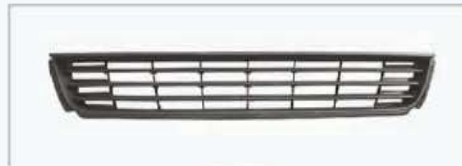

PRODUCTS AT A GLANCE

Export Quality 100% Fitment Tested

POLO (TYPE - I) 2009-2014

BUMPER FRONT

GRILL

FENDER LINING

VENTO (TYPE-I) 2010

BUMPER FRONT