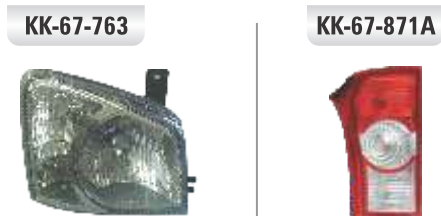

MAHINDRA MAXXIMO

Part No.	Description	Rate	Unit	P. STD	Acrylic
KK-67-763**	Head Light Assy. Maxximo	₹ 1248	Each	6+6	
KK-67-871	Tail Light Glass Maxximo	₹ 330	Each	32	
KK-67-871A	Tail Light Assy. Maxximo	₹ 639	Each	6+6	
KK-67-	Tail Light Glass Maxximo 4 ch. (Small) OE Type	₹	Each		
KK-67-872	Tail Light Assy. Maxximo 4 ch.(Small) oe Type	₹ 226	Each	25+25	
KK-67-763A	Indicator Assy. Maxximo (With Holder)	₹ 165	Set	15