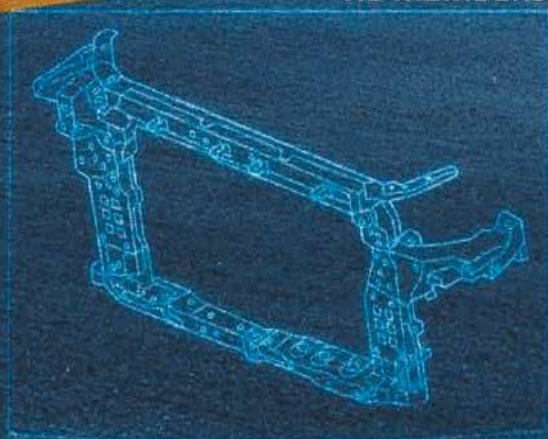

TIE MEMBERS