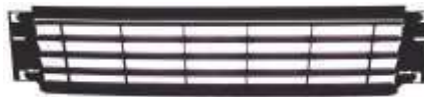

GRILL I-TEN/T2

BUMPER GRILL I-TEN/T2

ENGINE GUARD COVER GRAND I-TEN/XC-ENT

GRILL PO-LO/VE-NTO TYPE-1

BUMPER GRILL PO-LO TYPE-1

BUMPER GRILL VE-NTO CHROME

GRILL PO-LO T2

BUMPER GRILL PO-LO TYPE2 CHROME