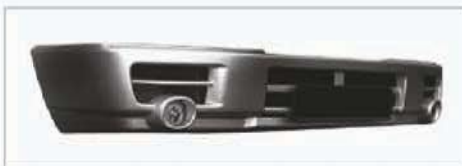

FRONT SHOW

SUMO VICTA 2004-2020

BUMPER FRONT

TIAGO (TYPE-I) 2015

BUMPER FRONT

WINGER 2007-2016

BUMPER FRONT

GRILL FRONT