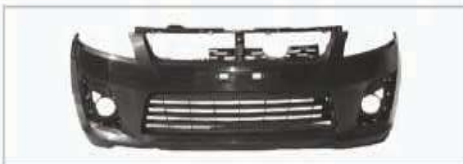

ERTIGA (TYPE-I) 2012-2014

BUMPER FRONT