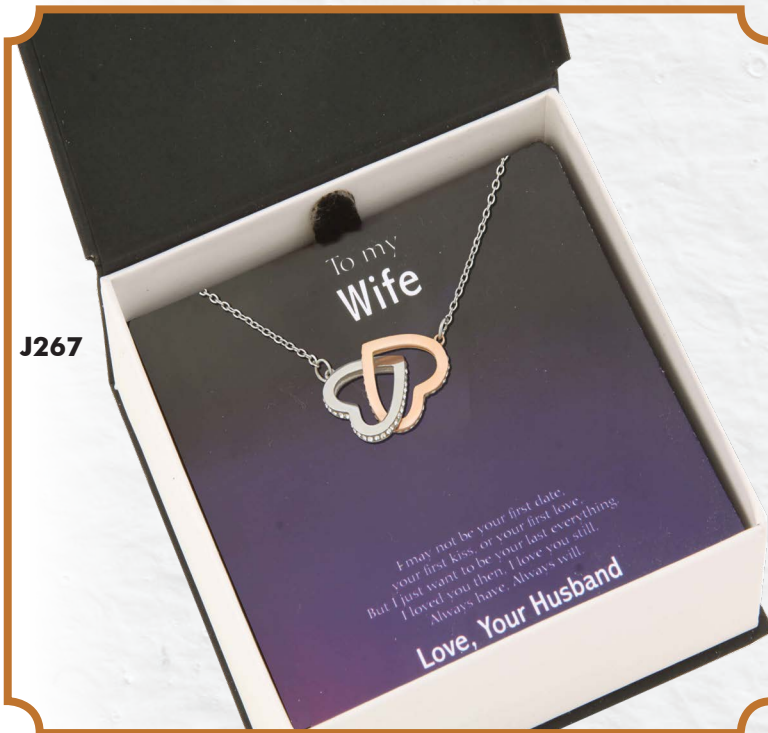

H711

**H711 | 'CREATE YOUR DESTINY' WALL HANGING**

Inspiring printed wall décor with wood frame and twisted rope hanger. – 4" W x 14" H x 3/4" D. **\$10.00**

**0200 | TODAY' WOOD SIGN**

Inspirational words mounted to wood frame for easy hanging. 12-1/2" x 19" **\$15.00**

0200

**J266**

**J267**

**J266 | Granddaughter – Believe in Love**  
 Silver necklace with silver and bronze interlocking hearts outlined with Austrian crystals. Comes in sentimental packaging addressed from grandmother to granddaughter. Each heart 0.6" H x 0.6" W, 18"L chain with 4"L extender. **\$25.00**