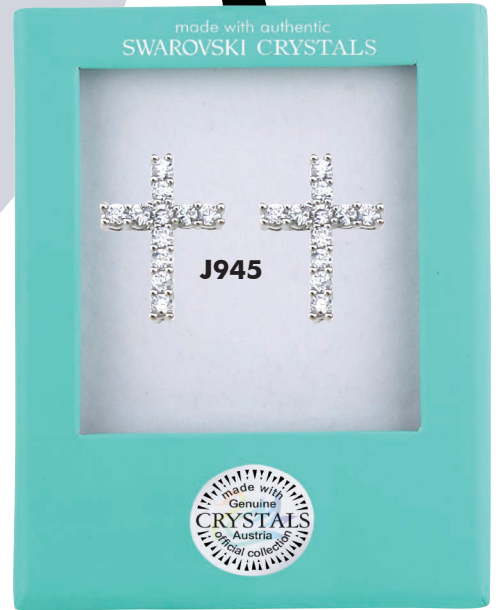

**J268**

**J268 | Mom – Infinity Love**

Silver necklace with silver and bronze interlocking hearts outlined with Austrian crystals. Comes in sentimental packaging addressed from son to mom. Each heart 0.6" H x 0.6" W, 18"L chain with 4"L extender. **\$25.00**

# SWAROVSKI®

0297

J179

J957

made with authentic  
SWAROVSKI CRYSTALS

J945

J333

**J272 | Faith – Make a Wish**