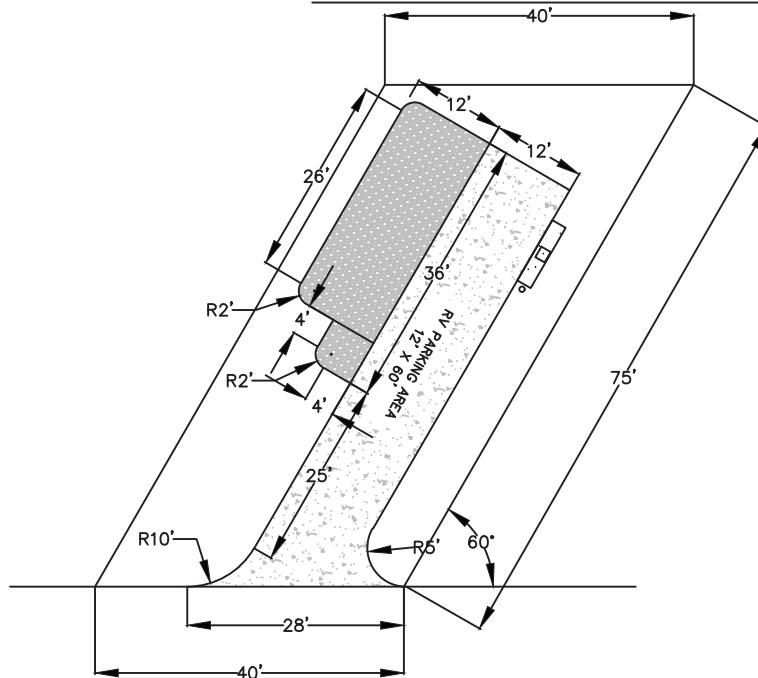

LARGE PAD SITE LEFT

LARGE PAD SITE RIGHT

TYPICAL UNIT LAYOUT

LARGE UNITS NUMBERED UNITS 66-246

**PARADISE FOUND RV RESORT
THEODORE, ALABAMA**