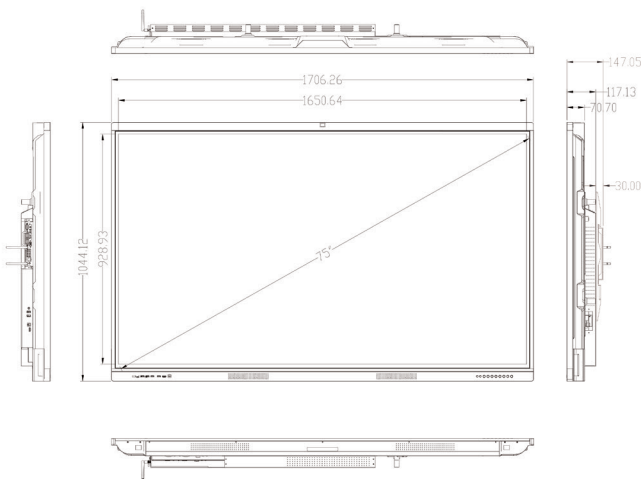

Accessories:

- Wall mount bracket, expansion screw, touch pen, warranty card, remote control, manual