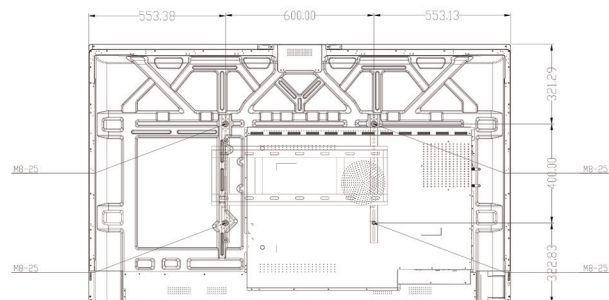

Accessories:

- Wall mount bracket, expansion screw, touch pen, warranty card, remote control, manual