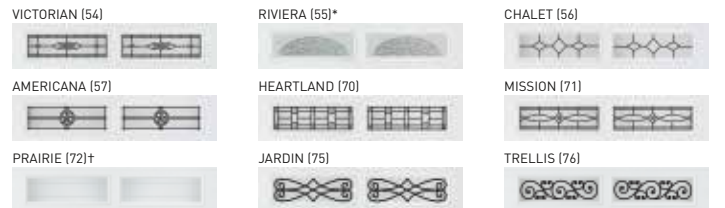

DecraGlass™ Windows

* Clear glass with printed frost pattern. † Obscure glass with v-groove.