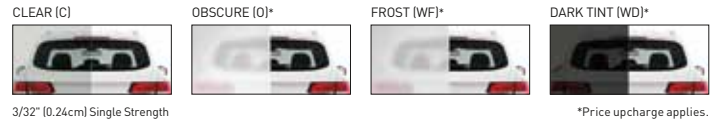

Glass Options

Insulated glass* available in Clear, Frost and Dark Tint.