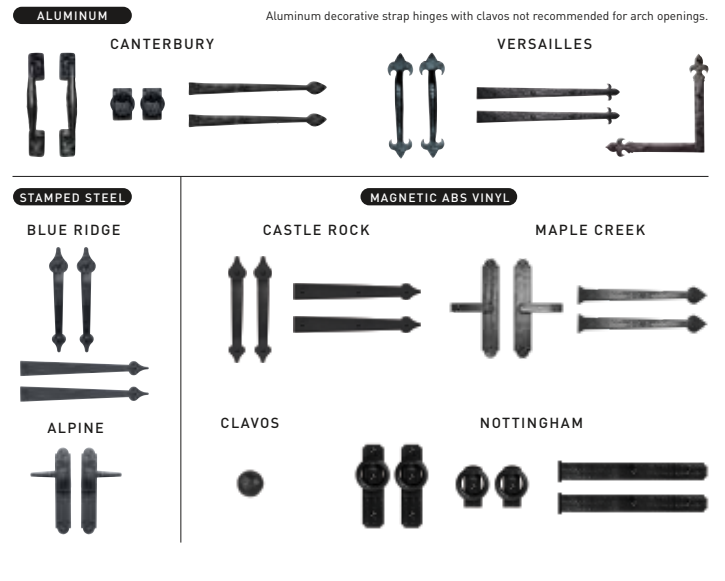

Decorative Hardware

YOUR LOCAL AMARR DEALER: