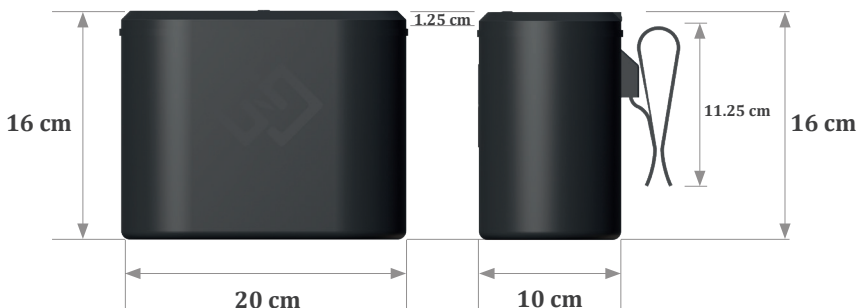

Color Options