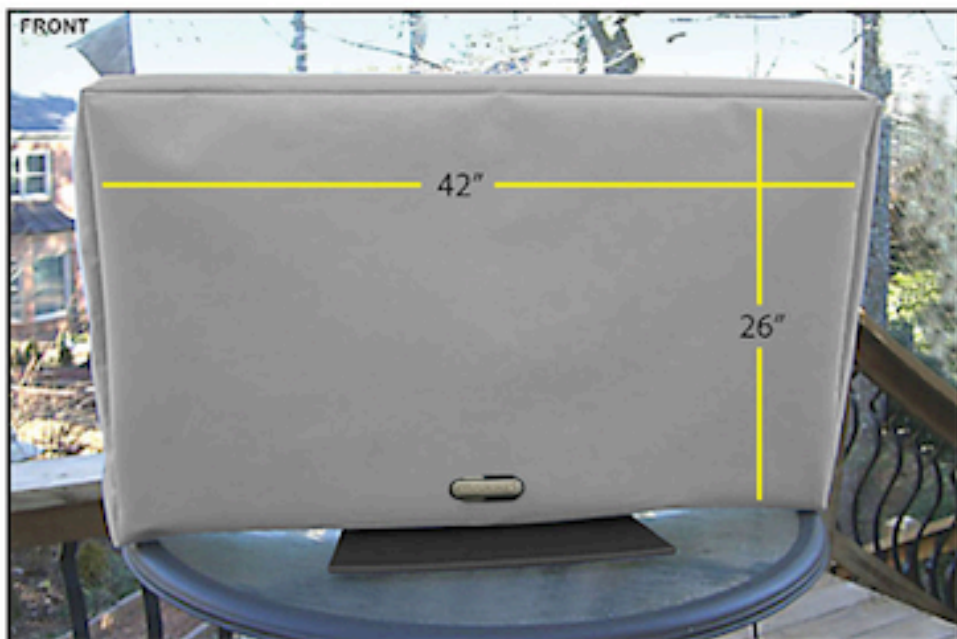

SOLAIRE™

Outdoor Flatscreen TV Cover protects your TV from Rain, Dust & Sun
Fits up to 47" TV (cover 42"W x 26"H x 4"D) MEASURE YOUR TV FOR PROPER SIZING

Enjoy watching TV on your deck, by your pool, from your hot tub or anywhere outdoors, knowing that your television is protected. Give your electronics investment the best protection from the elements with a durable TV cover made from the finest marine grade materials.

Features & Benefits

- Year-round protection
- Designed for bracket and freestanding applications
- Water, sun and mildew resistant
- Soft, non-scratch interior fabric
- Marine grade materials weather the harsh elements
- Neutral grey color limits heat buildup
- Exclusive "Bracket mud flap" protects rear bracket opening
- Interior remote control pocket
- Unique dual-zipper design provides maximum coverage and is easy to use with either bracket or stand applications