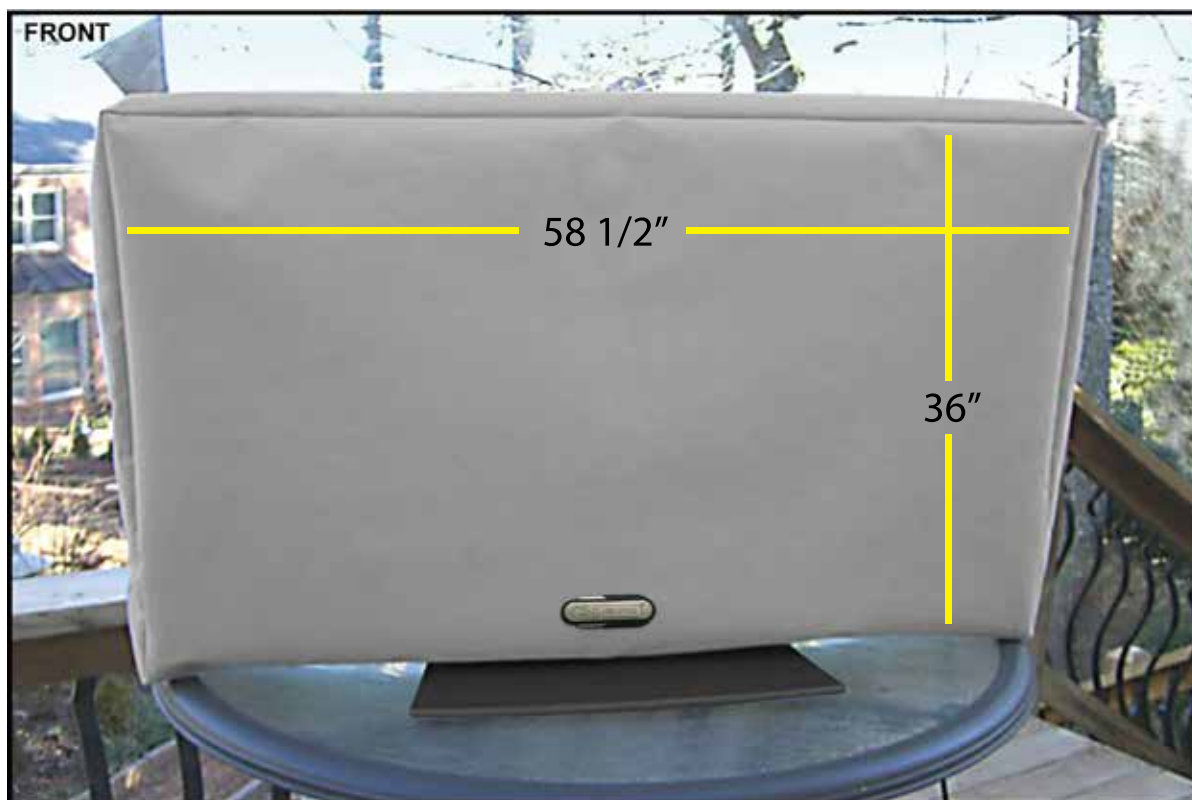

SOLAIRE™

Outdoor Flatscreen TV Cover protects your TV from Rain, Dust & Sun
Fits up to 65" TV (cover 58 1/2"W x 36"H x 4 1/2"D) MEASURE YOUR TV FOR PROPER SIZING

Enjoy watching TV on your deck, by your pool, from your hot tub or anywhere outdoors, knowing that your television is protected. Give your electronics investment the best protection from the elements with a durable TV cover made from the finest marine grade materials.

Features & Benefits

- Year-round protection
- Designed for bracket and freestanding applications
- Water, sun and mildew resistant
- Soft, non-scratch interior fabric
- Marine grade materials weather the harsh elements
- Neutral grey color limits heat buildup
- Exclusive "Bracket mud flap" protects rear bracket opening
- Interior remote control pocket
- Unique dual-zipper design provides maximum coverage and is easy to use with either bracket or stand applications