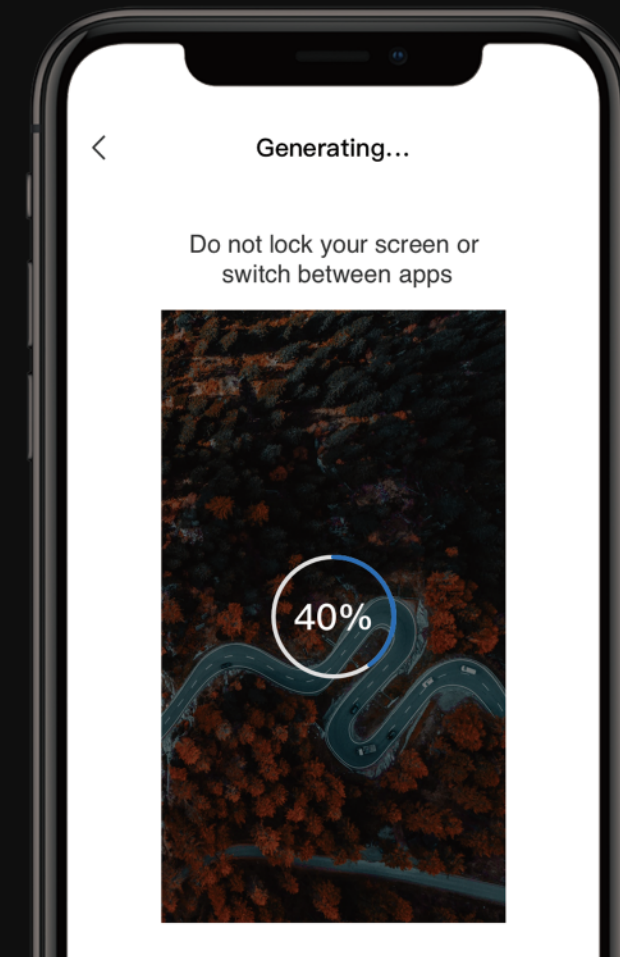

Create dramatic, professional-level shots at the touch of a button with four automatic shooting modes. Add a soundtrack and filters in the Autel Sky app to make your video even more epic, allowing you to produce unforgettable results whether you're a veteran pilot or completely new to the drone game.

MovieMaster: Easy Movie Making And Sharing

The Autel Sky app provides you a suite of video templates for quick and easy movie-making, allowing you to drastically reduce the tedious editing process so you can create and share your creations on the spot.

Easy Editing

Imaginative Templates

Quick Sharing

Fly Free — No Lags, No Limits

Fly farther while maintaining crisp, clear visuals with Autel SkyLink, our strongest image transmission system yet, which offers a transmission range of 6.2 miles, transmission quality of 2.7K/30FPS, and superior anti-interference capabilities, all while relaying stunning HD video.