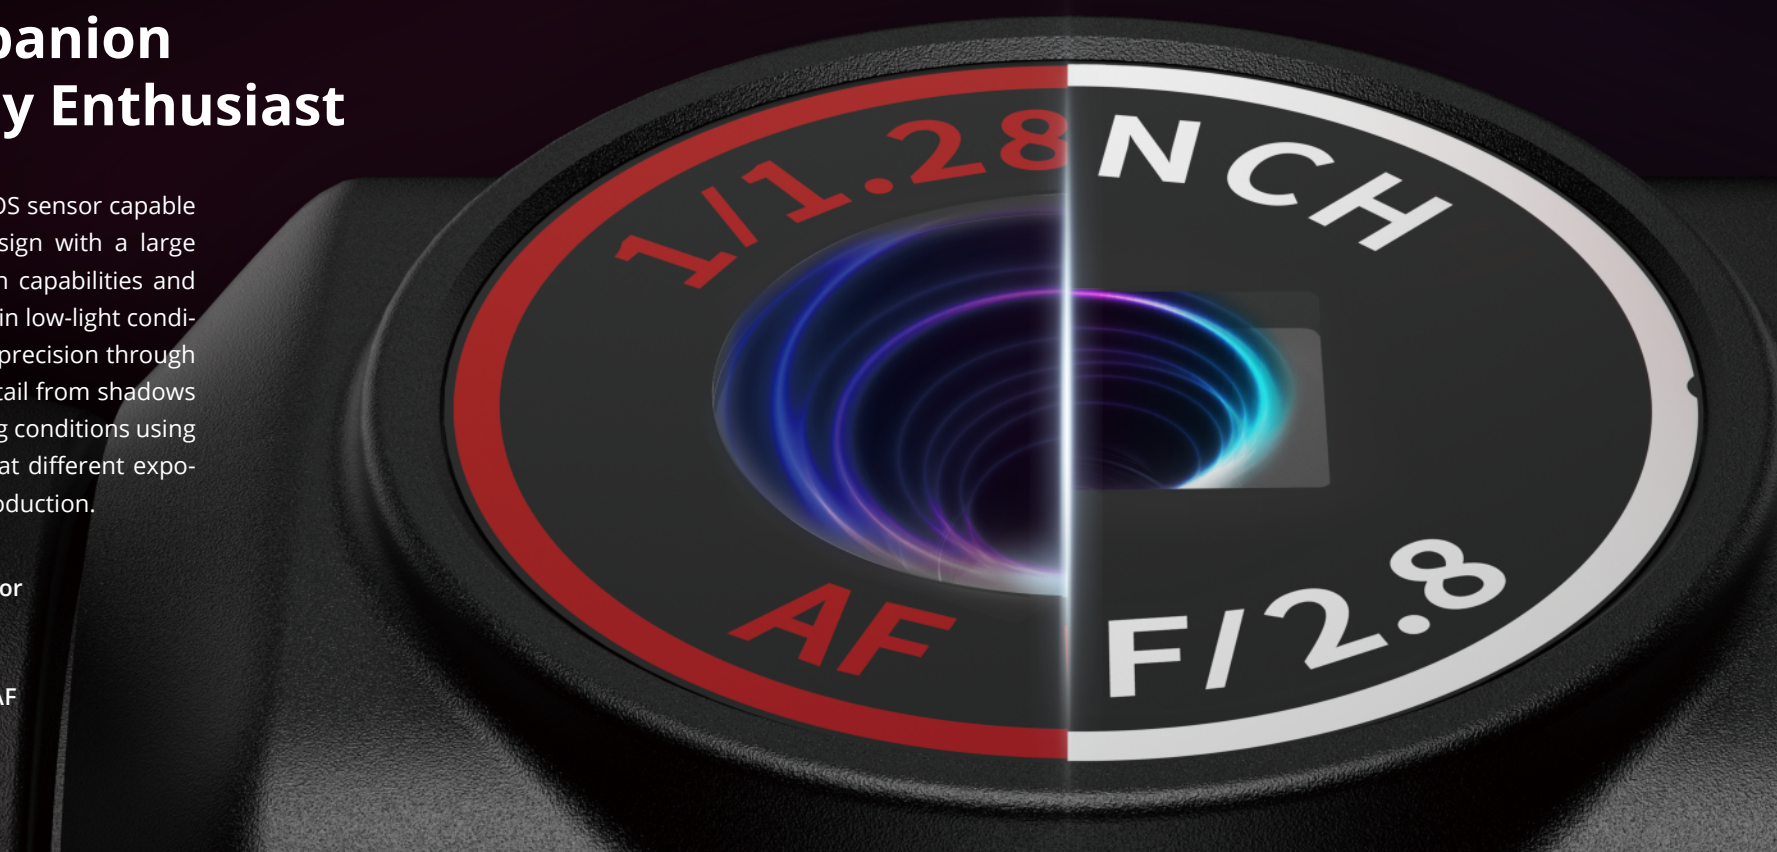

ROBOTICS

www.autelrobotics.com

EVO Nano series

Make Every Moment Matter

249g
0.55 lbs

EVO Nano+

The Ultralight Companion For The Photography Enthusiast

EVO Nano+ is packed a 1/1.28-inch(0.8-inch) CMOS sensor capable of 50 MP photos. A RYYB color filter array design with a large aperture of f/1.9 offers superior noise reduction capabilities and the power to effortlessly produce quality images in low-light conditions. Track fast-moving subjects with incredible precision through PDAF + CDAF autofocus system; Squeeze rich detail from shadows and highlights no matter how extreme the lighting conditions using HDR mode, which rapidly snaps several photos at different exposures so they can be stitched together in post-production.

1/1.28"(0.8") CMOS

RYYB Sensor

2.44µm Pixel

PDAF+CDAF

EVO Nano

Super Sharp. Ultra Smooth.

The EVO Nano is equipped with a 48MP camera that can record ultra sharp 4K/30fps video. Paired with a three-axis mechanical gimbal to prevent vibration, the Nano provides everything you need to ensure your footage is smooth and stable no matter how rough the conditions.

4K HDR Video

1/2" CMOS

48MP Photo

3-axis Gimbal

Superlight. Ultracompact.

At only 249 grams, the EVO Nano and Nano+ weighs about as much as a smartphone and fits almost anywhere—from the side pocket of your hiking pack to the palm of your hand.

249g

SkyPortrait: Your Personal Paparazzi

With the touch of a button, the Nano will rise into the air and snap a photo of you and your friends, automatically adjusting the lens so no one gets left out. Blur the background automatically for additional cinematic effect or dramatically reveal your epic destination — whether it's the top of a mountain or your own backyard.