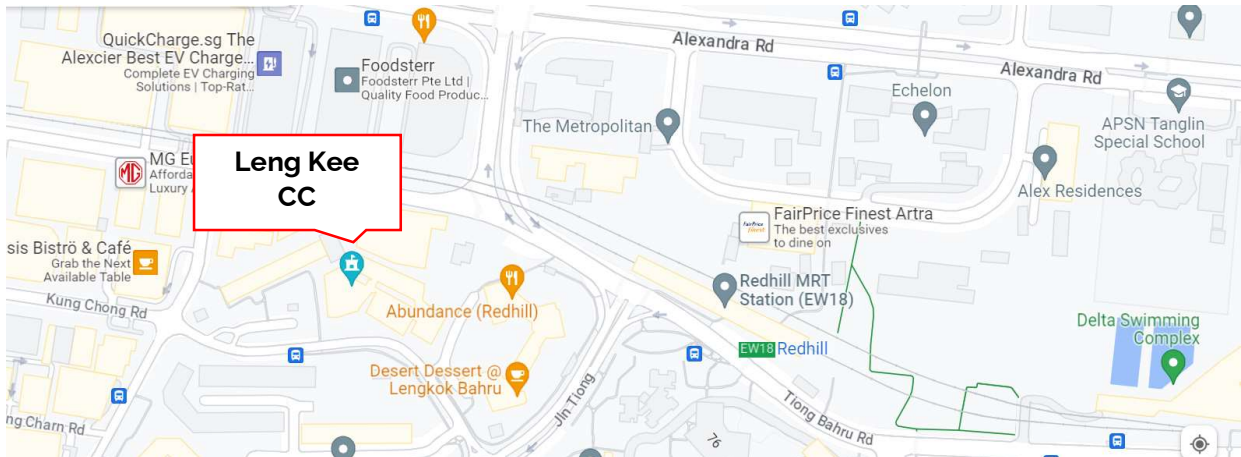

With Best Regards.

Yours faithfully,

Chen Yann Qi
Honorary Secretary

APPENDIX 1: GETTING TO LENG KEE COMMUNITY CENTRE

Address: 400 Lengkok Bahru, Singapore 159049

Venue: Multi Purpose Hall, Level 1

By Public Transport: