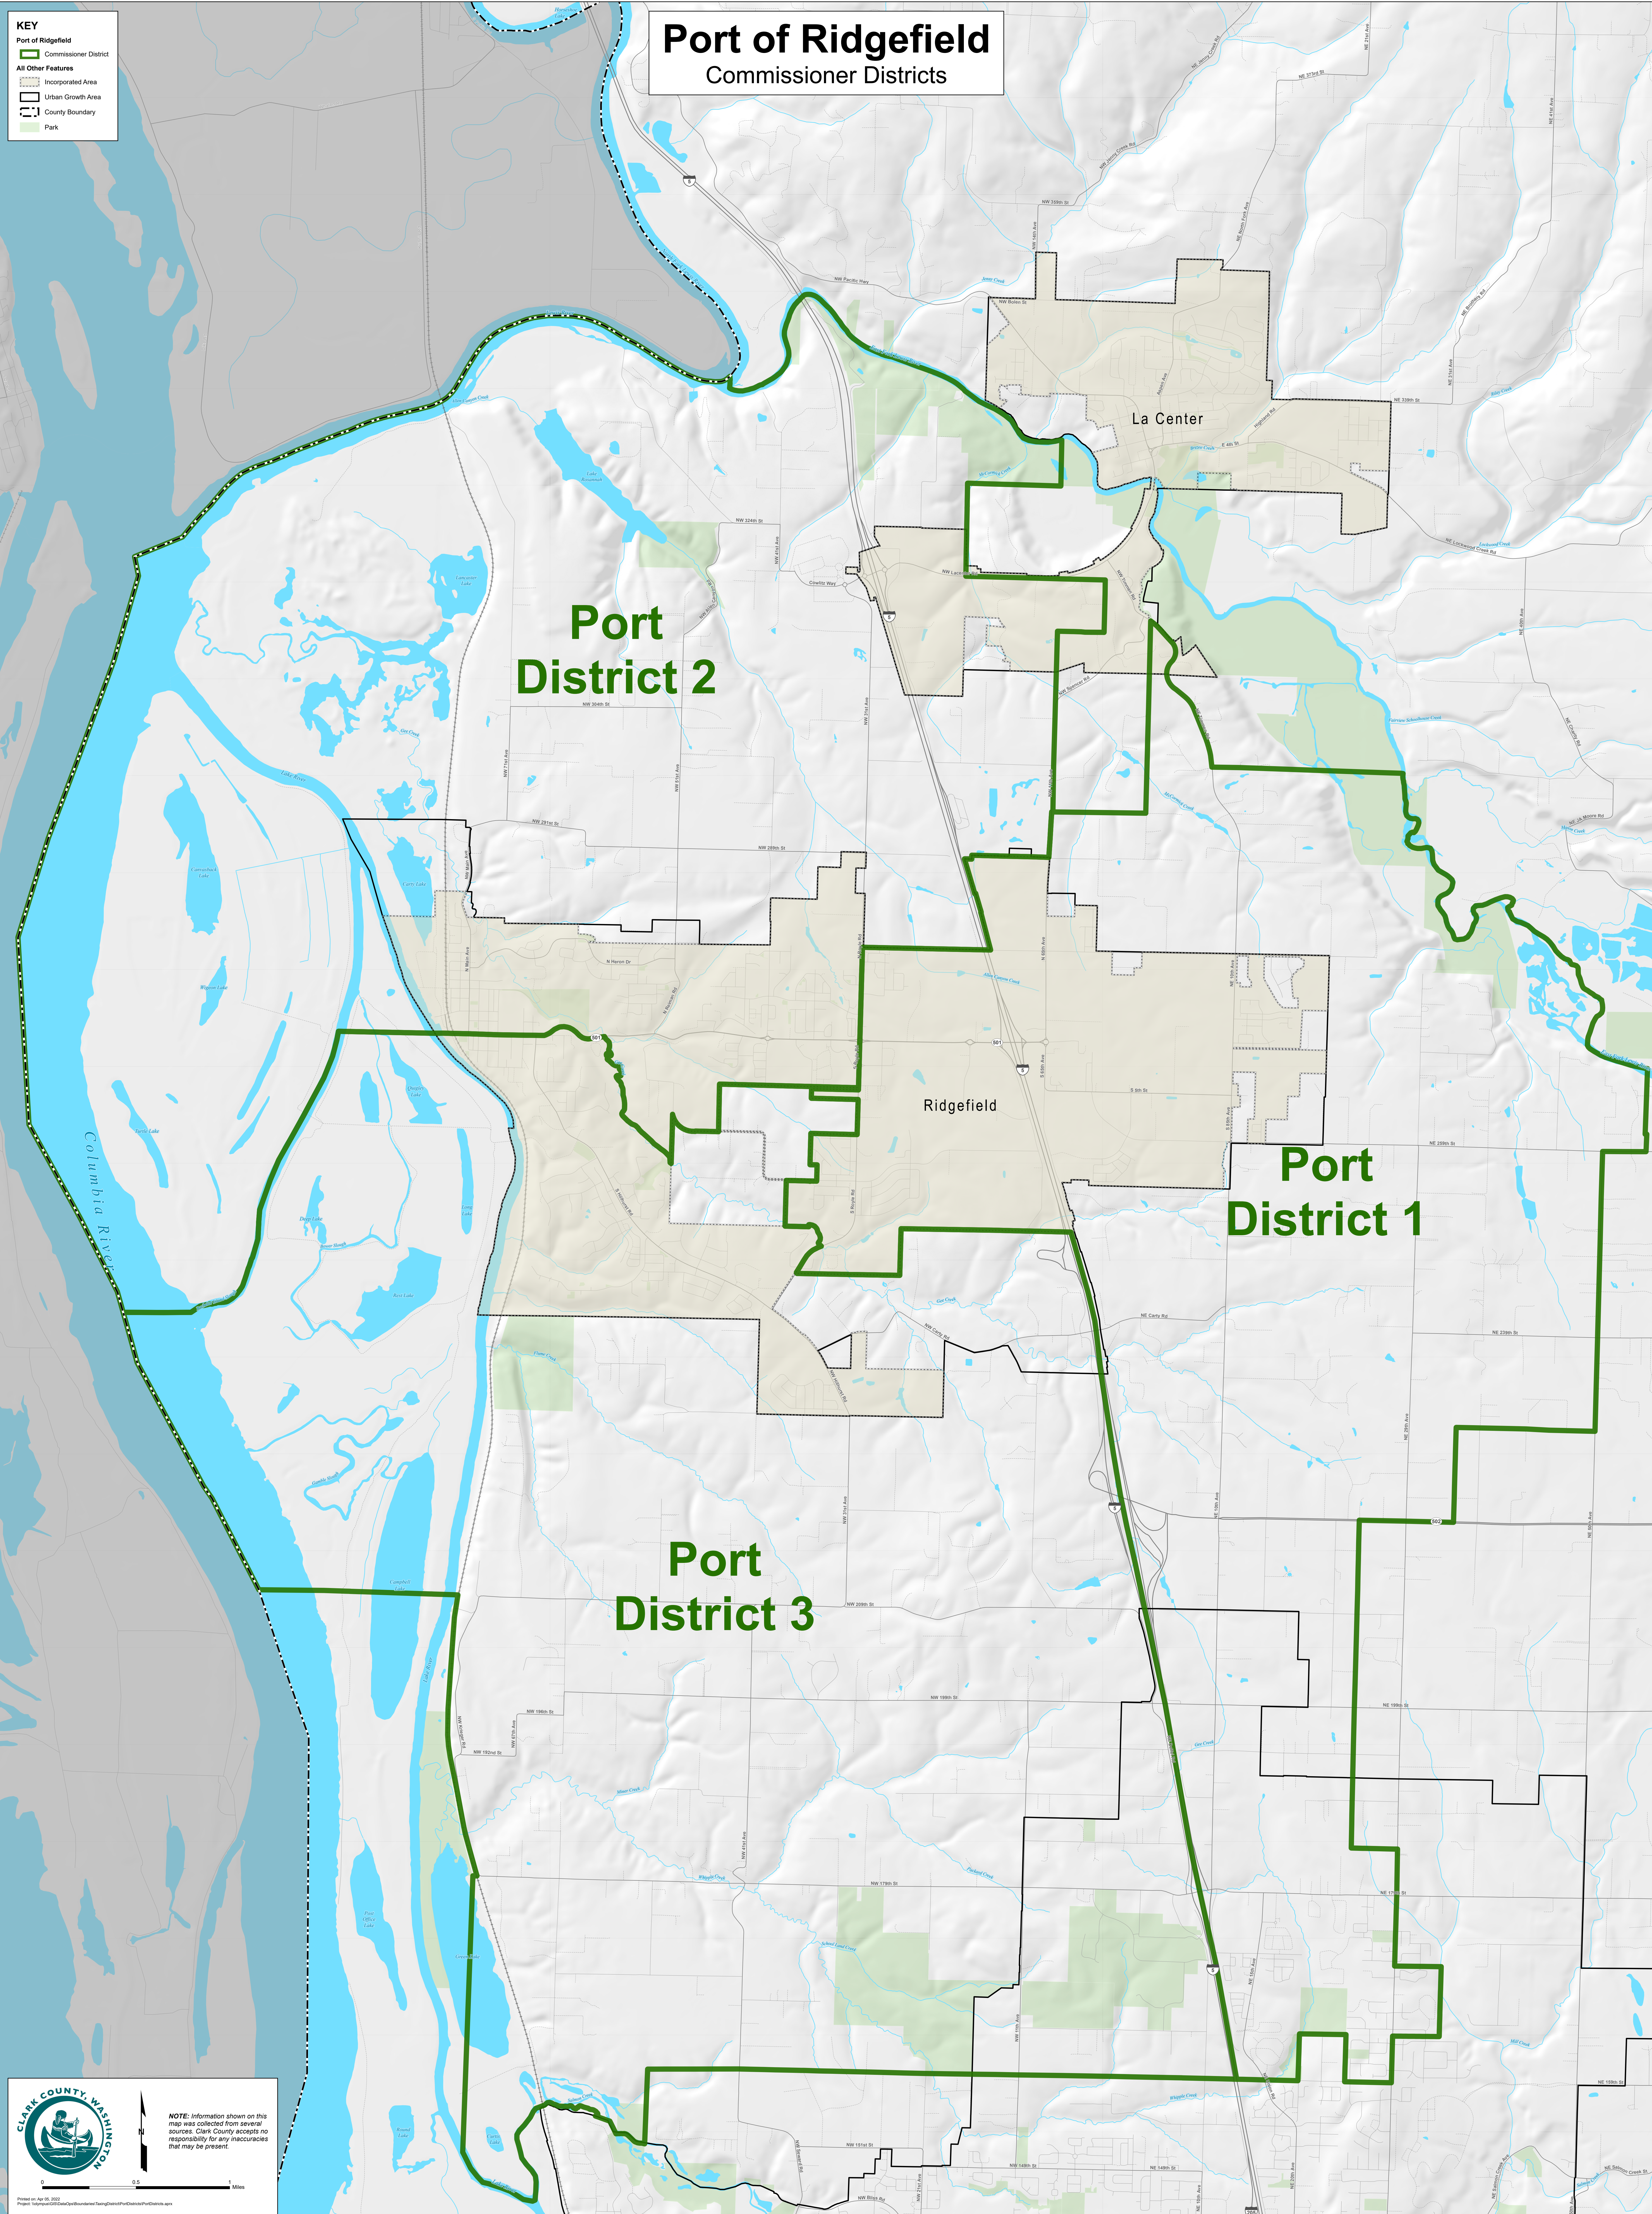

KEY

- Port of Ridgefield
- Commissioner District
- All Other Features
- Incorporated Area
- Urban Growth Area
- County Boundary
- Park

Port of Ridgefield Commissioner Districts

Port District 2

Port District 1

Port District 3

CLARK COUNTY WASHINGTON

NOTE: Information shown on this map was collected from several sources. Clark County accepts no responsibility for any inaccuracies that may be present.

Printed on April 2022
Project: Topographic Data/Urban Growth Areas/Port Districts