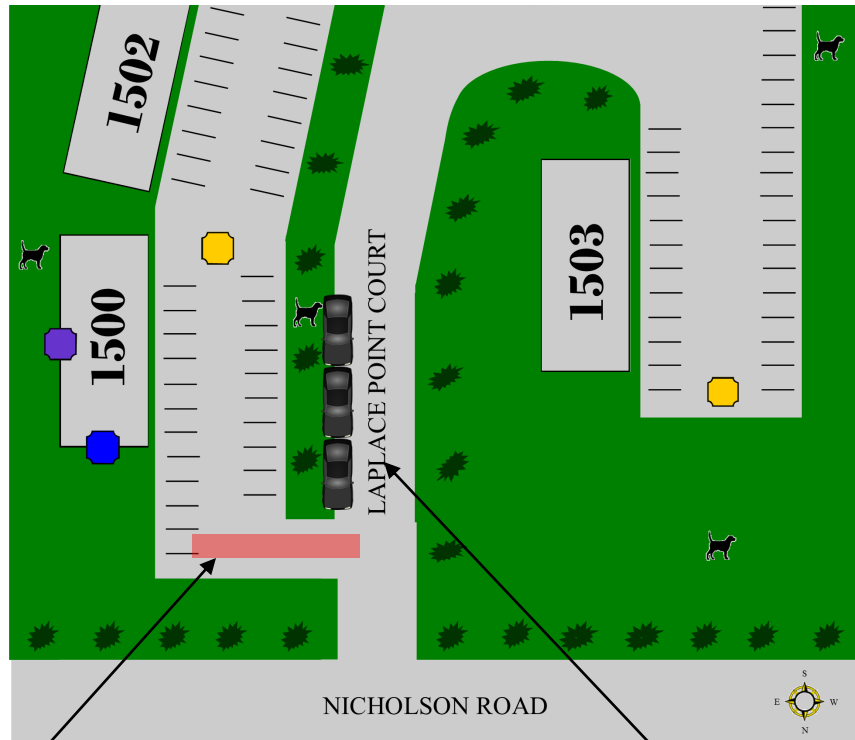

# Bus Stop Policy

Please review the map below, there is only one side of the street that you can park on when dropping or picking your children up at the bus stop at Taylor Ridge. Tickets will be issued if this is not followed.

NO PARKING IN THIS AREA UNDER ANY CIRCUMSTANCES. RESIDENTS PARKED IN THIS AREA WILL BE TICKETED.

PARKING IS ALLOWED ON THIS SIDE OF THE ROAD ONLY FOR TEMPORARY PARKING WHILE WAITING FOR A BUS.

---

RESIDENT(S) INITIAL(S)