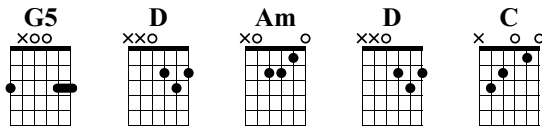

Knockin' on Heaven's Door

Bob Dylan

Ex. 1

Ex. 1: Musical notation for measures 1-4. Chords: G5, D, Am. Includes treble clef, 4/4 time signature, and TAB lines.

Ex. 1: Musical notation for measures 5-8. Chords: G5, D, C. Includes treble clef, 4/4 time signature, and TAB lines.

Ex. 2

Ex. 2: Musical notation for measures 9-12. Chords: G5, D, Am. Includes treble clef, 4/4 time signature, and TAB lines.

Ex. 2: Musical notation for measures 13-16. Chords: G5, D, C. Includes treble clef, 4/4 time signature, and TAB lines.

Ex. 3

Ex. 3: Musical notation for measures 17-20. Chords: G5, D, Am. Includes treble clef, 4/4 time signature, and TAB lines.

G5 **D** **C**

21 22 23 24

T
A
B

3 3 3 0 2 2 2 0 0 0 0 0 0 0 0 0 0 0
 3 3 3 0 2 3 3 0 1 1 1 1 1 1 1 1 1 1
 0 0 0 0 0 0 0 0 2 2 2 2 2 2 2 2 2 2
 3 3 3