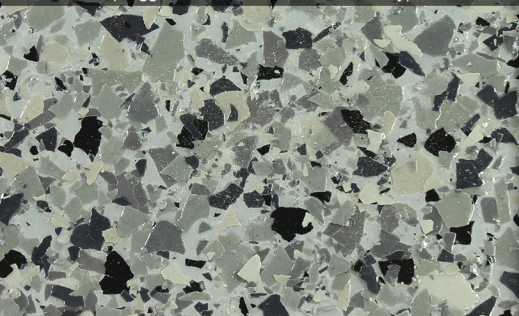

NIGHT FALL

(Suggested Base Coat: Medium Gray)