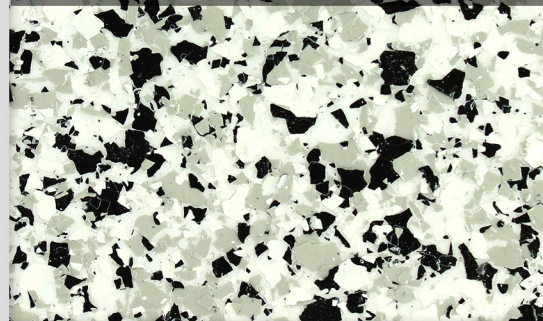

DOMINO

(Suggested Base Coat: White)