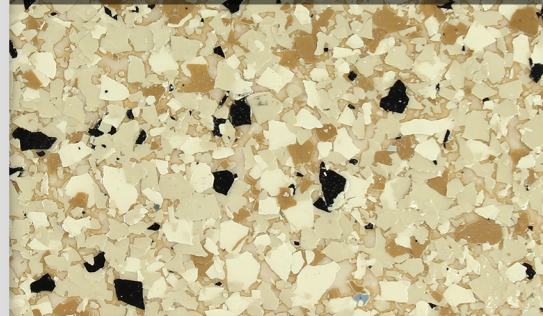

SHORELINE

(Suggested Base Coat: Sun Buff)