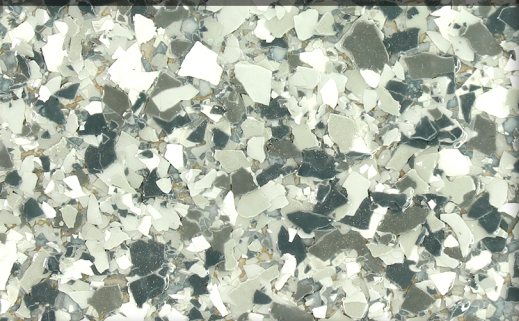

## POLYASPARTIC CHIP FLOOR

### COMET

(Suggested Base Coat: Light Gray)

### SADDLE TAN

(Suggested Base Coat: Sun Buff)

### STONE HENGE

(Suggested Base Coat: Light Gray)