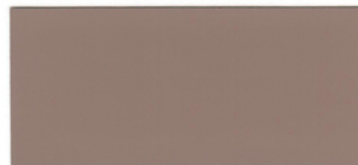

KOLOUR KOAT CONCRETE COATINGS COLORING SYSTEM

* LIGHT GRAY

* SUN BUFF

* MEDIUM GRAY

ARABIAN SAND

DARK GRAY

TAUPE

CHARCOAL

CANYON CLAY

OFF WHITE

BRICK RED

* BUFF

TILE RED

***ALSO AVAILABLE IN WHITE & BLACK**

***AVAILABLE FOR WB EPOXY & URETHANE**

FOR
ACRYLPACK-S &
POLYREZ[®]
COLOR PACKS
WWW.SURFKOAT.COM