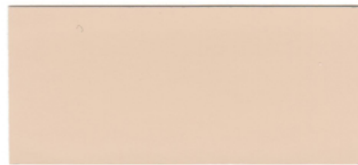

KOLOUR KOAT CONCRETE COATINGS COLORING SYSTEM

* LIGHT GRAY

* SUN BUFF

* MEDIUM GRAY

ARABIAN SAND

DARK GRAY

TAUPE

CHARCOAL

CANYON CLAY

OFF WHITE

BRICK RED

* BUFF

TILE RED

***ALSO AVAILABLE IN WHITE & BLACK**

***AVAILABLE FOR WB EPOXY & URETHANE**

FOR
ACRYLPACK-S &
POLYREZ[®]
COLOR PACKS
WWW.SURFKOAT.COM