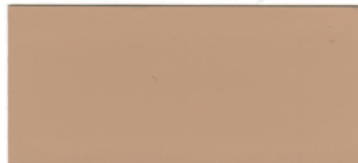

KOLOUR KOAT CONCRETE COATINGS COLORING SYSTEM

* LIGHT GRAY

* SUN BUFF

* MEDIUM GRAY

ARABIAN SAND

DARK GRAY

TAUPE

CHARCOAL

CANYON CLAY

OFF WHITE

BRICK RED

* BUFF

TILE RED

***ALSO AVAILABLE IN WHITE & BLACK**

***AVAILABLE FOR WB EPOXY & URETHANE**

FOR
ACRYLPACK-S &
POLYREZ[®]
COLOR PACKS
WWW.SURFKOAT.COM