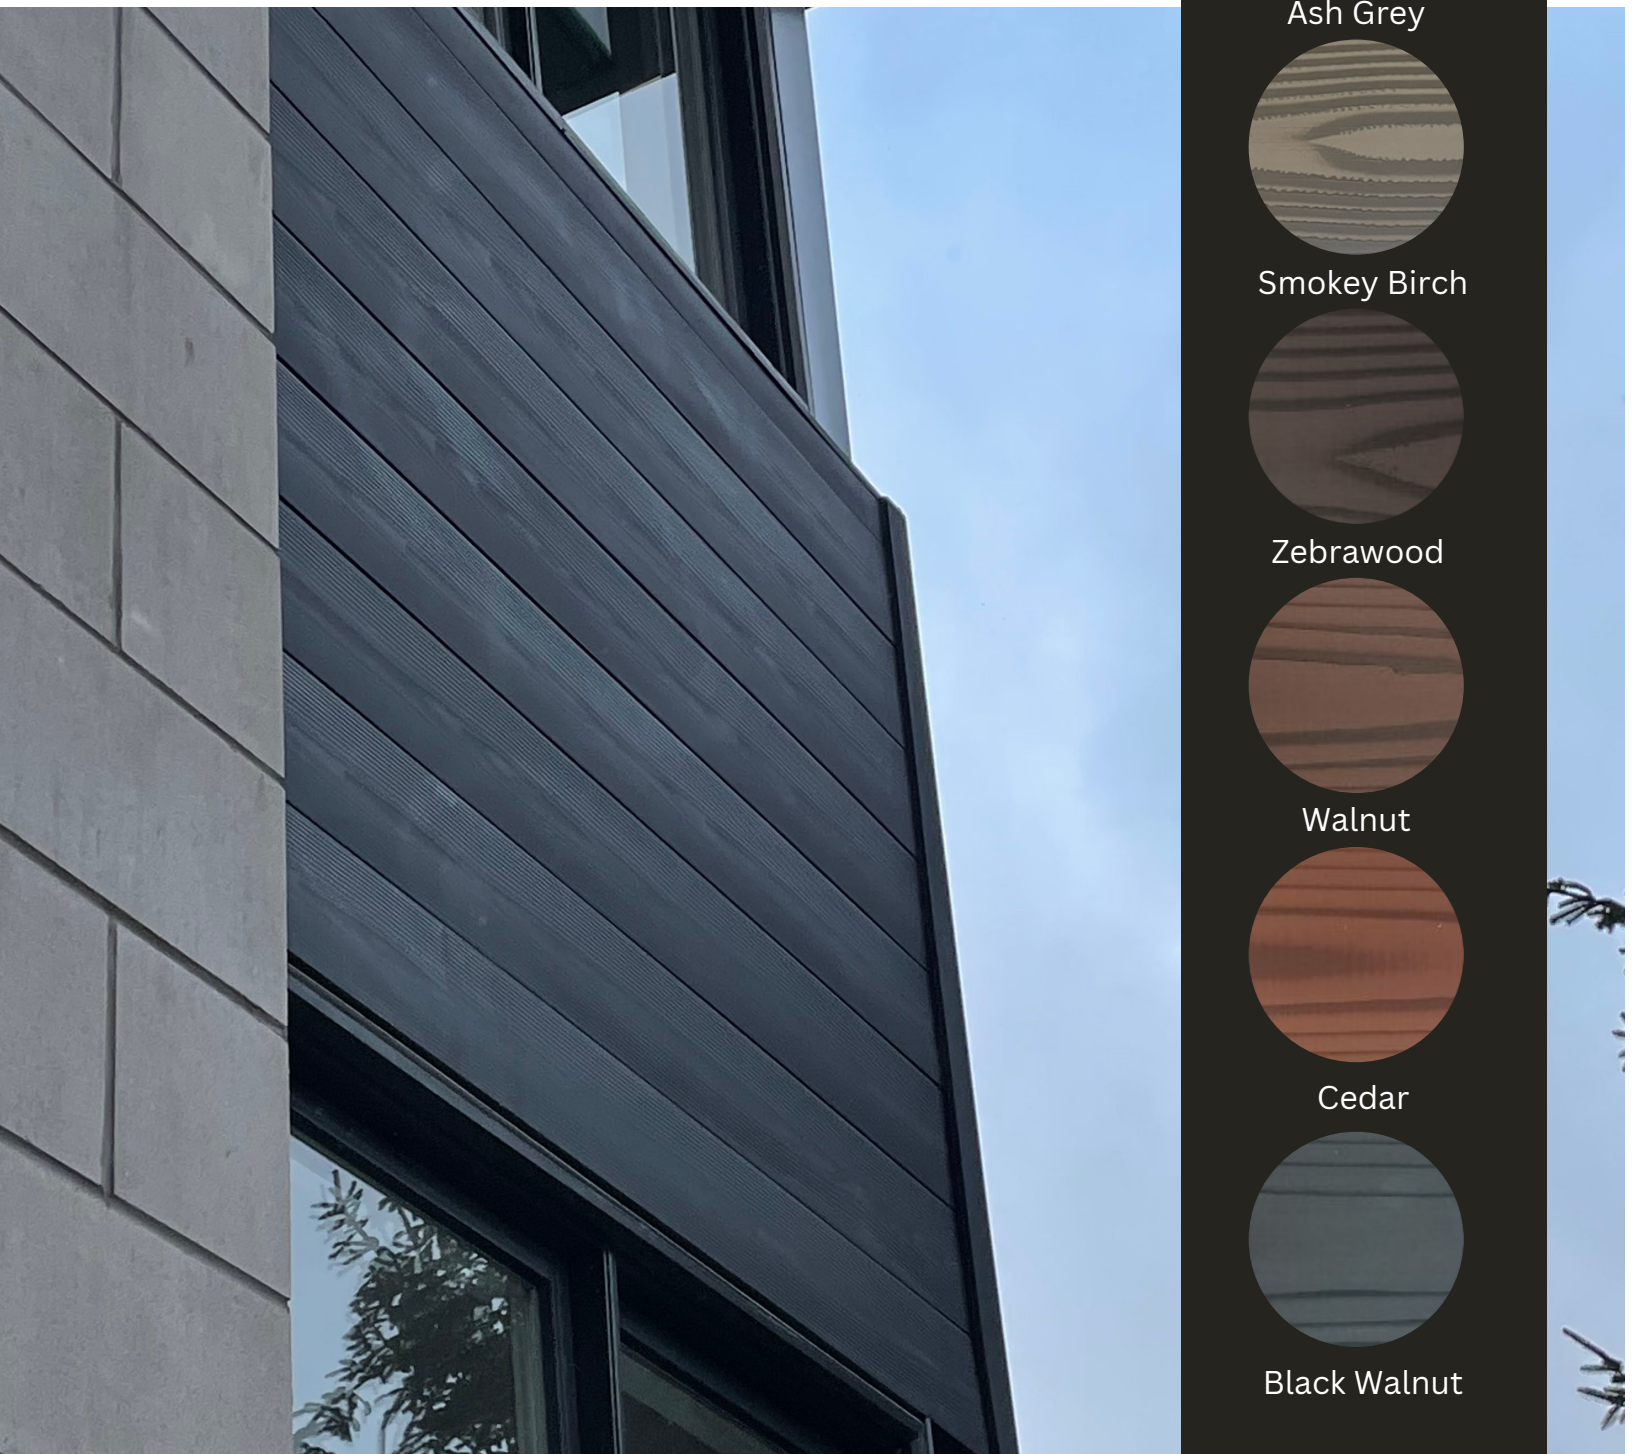

Our insulated (R8) Faux Wood moulding products are comprised of a cementitious coating with a grain and a polystyrene insulating core. All faux wood moulding is fully finished and sealed. Our faux wood cladding is available in various custom sizes. Our standard sizes vary from 3" to 12"W.

Colour Selections

Nordic Fir

Ash Grey

Smokey Birch

Zebrawood

Walnut

Cedar

Black Walnut