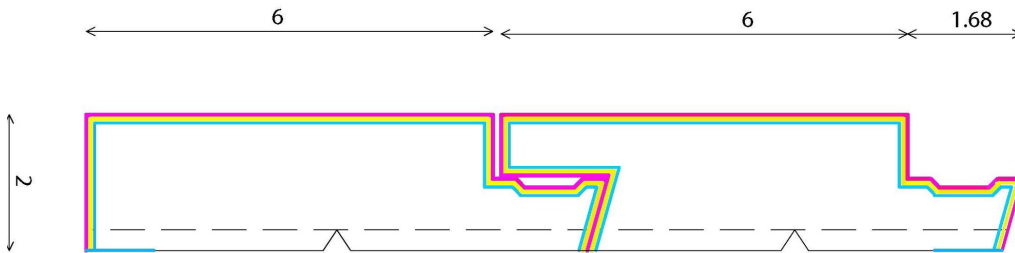

EXTERIOR MOULDING: WD-STAINart-6

DIMENSIONS All dimensions are in inches

Reinforcing Mesh

Base Coat

Top Coat

Contact:
Phone: 905.553.6050
Email: info@lacunoart.com

2501 Rutherford Rd, 17B, Concord ON, L4K 2N6
www.lacunoart.com