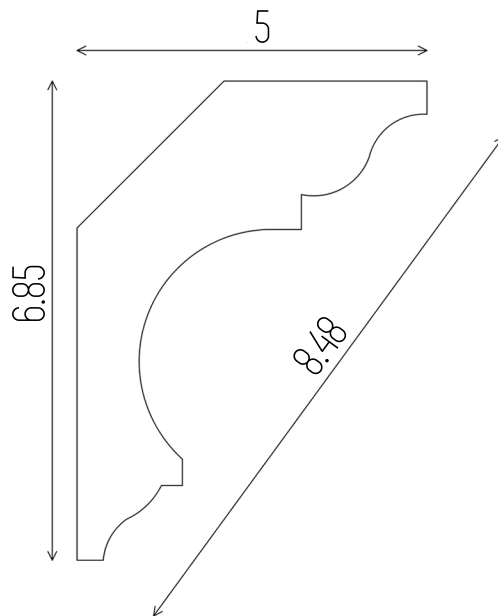

## INTERIOR SERIES: B-8-1

---

---

### DIMENSIONS

All dimensions are in inches

---

Contact:  
Phone: 905.553.6050  
Email: [info@lacunoart.com](mailto:info@lacunoart.com)

2501 Rutherford Rd, 17B, Concord ON, L4K 2N6  
[www.lacunoart.com](http://www.lacunoart.com)