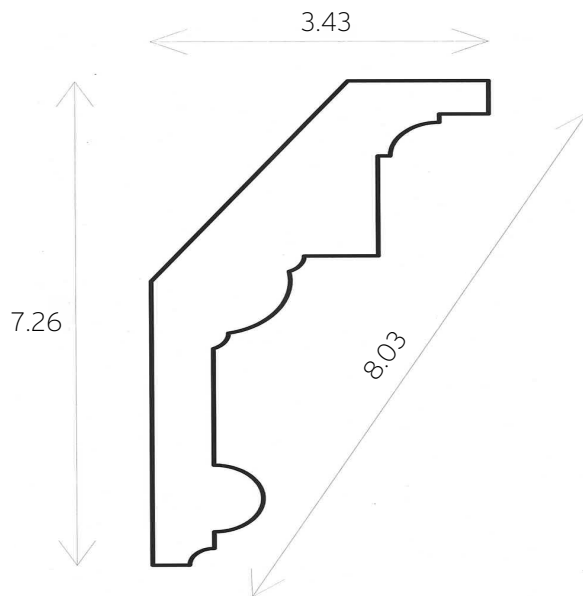

LACUNO ART™
LACUNO ART MIL

INTERIOR SERIES: B-8-4

DIMENSIONS All dimensions are in inches

Contact:
Phone: 905.553.6050
Email: info@lacunoart.com

2501 Rutherford Rd, 17B, Concord ON, L4K 2N6
www.lacunoart.com