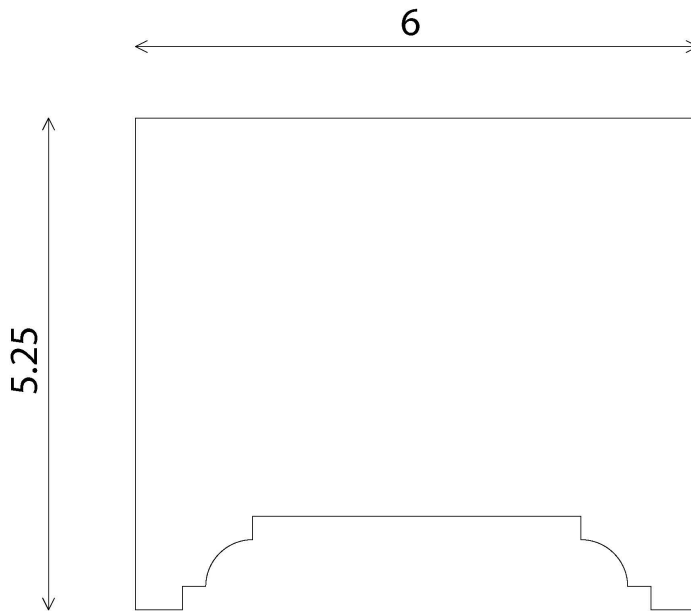

## INTERIOR SERIES: BB-13

---

---

### DIMENSIONS All dimensions are in inches

---

Contact:  
Phone: 905.553.6050  
Email: [info@lacunoart.com](mailto:info@lacunoart.com)

2501 Rutherford Rd, 17B, Concord ON, L4K 2N6  
[www.lacunoart.com](http://www.lacunoart.com)