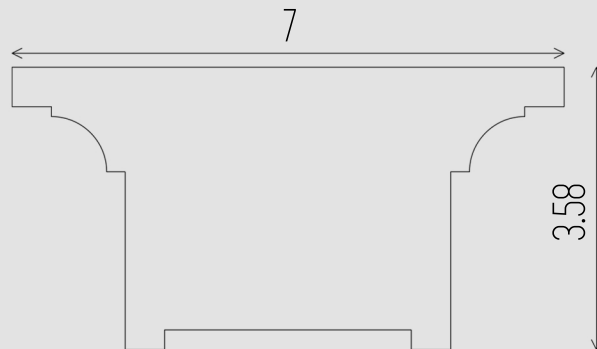

## INTERIOR SERIES: BB-7

---

---

### DIMENSIONS All dimensions are in inches

---

Contact:  
Phone: 905.553.6050  
Email: [info@lacunoart.com](mailto:info@lacunoart.com)

2501 Rutherford Rd, 17B, Concord ON, L4K 2N6  
[www.lacunoart.com](http://www.lacunoart.com)