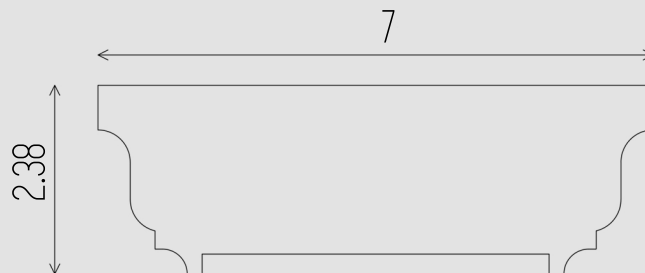

LACUNO ART™
LACUNO ART™

INTERIOR SERIES: BB-8

DIMENSIONS

All dimensions are in inches

Contact:
Phone: 905.553.6050
Email: info@lacunoart.com

2501 Rutherford Rd, 17B, Concord ON, L4K 2N6
www.lacunoart.com