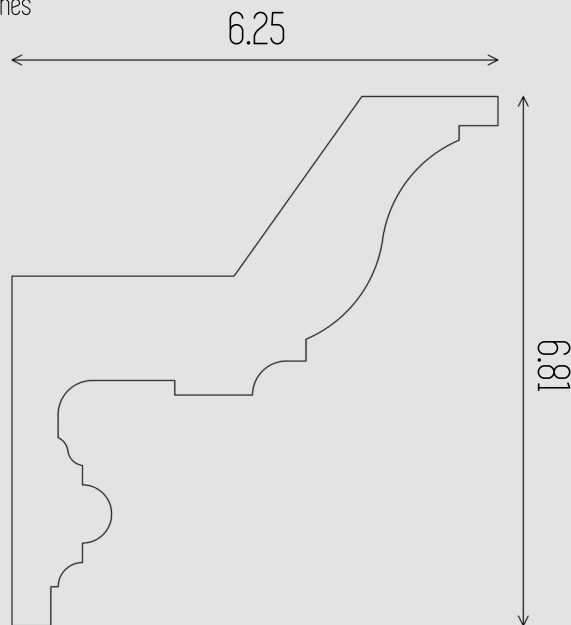

LACUNO ART™
LACUNO ART™

INTERIOR SERIES: BCLC-04

DIMENSIONS All dimensions are in inches

Contact:
Phone: 905.553.6050
Email: info@lacunoart.com

2501 Rutherford Rd, 17B, Concord ON, L4K 2N6
www.lacunoart.com