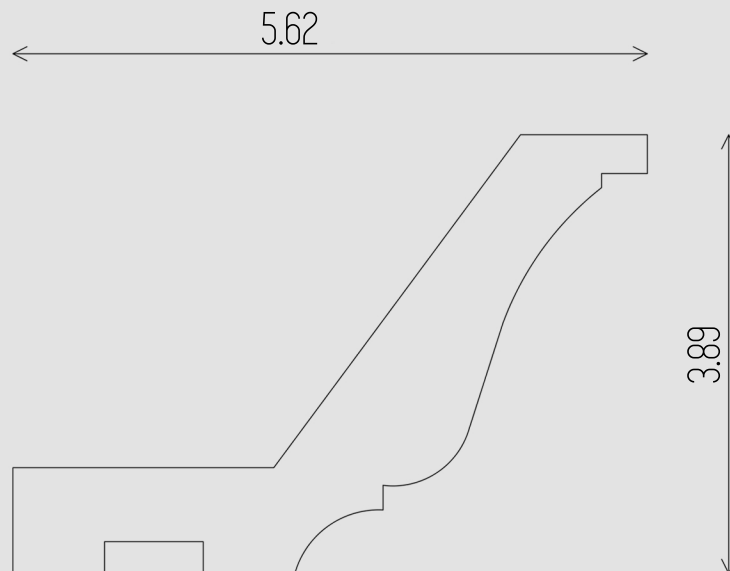

LACUNO ART™
LACUNO ART™

INTERIOR SERIES: BCLC-05

DIMENSIONS All dimensions are in inches

Contact:
Phone: 905.553.6050
Email: info@lacunoart.com

2501 Rutherford Rd, 17B, Concord ON, L4K 2N6
www.lacunoart.com