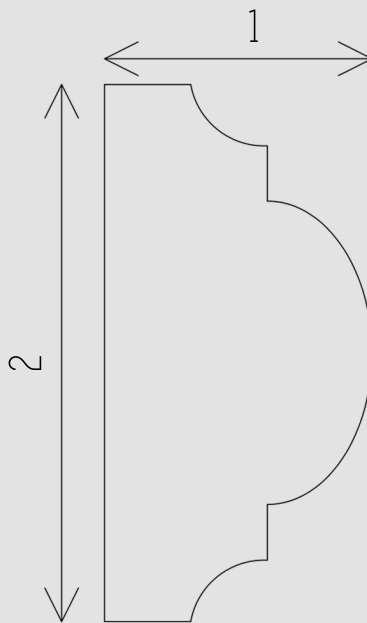

LACUNO ART™
LACUNO ART™

INTERIOR SERIES: BCP-03

DIMENSIONS

All dimensions are in inches

Contact:
Phone: 905.553.6050
Email: info@lacunoart.com

2501 Rutherford Rd, 17B, Concord ON, L4K 2N6
www.lacunoart.com