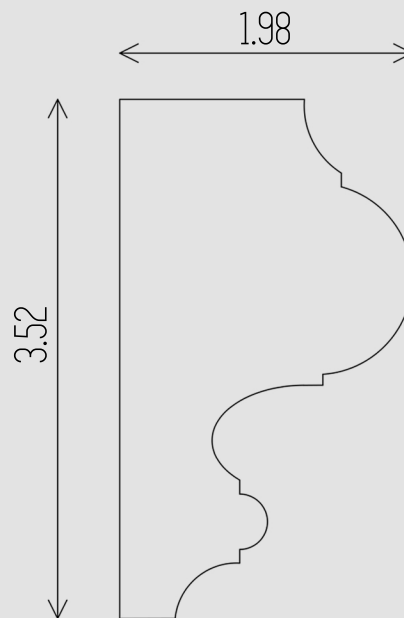

LACUNO ART™
LACUNO ART™

INTERIOR SERIES: BCP-06

DIMENSIONS All dimensions are in inches

Contact:
Phone: 905.553.6050
Email: info@lacunoart.com

2501 Rutherford Rd, 17B, Concord ON, L4K 2N6
www.lacunoart.com