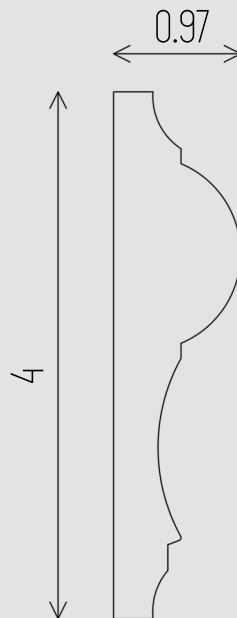

LACUNO ART™
LACUNO ART MLL

INTERIOR SERIES: BCP-14

DIMENSIONS All dimensions are in inches

Contact:
Phone: 905.553.6050
Email: info@lacunoart.com

2501 Rutherford Rd, 17B, Concord ON, L4K 2N6
www.lacunoart.com