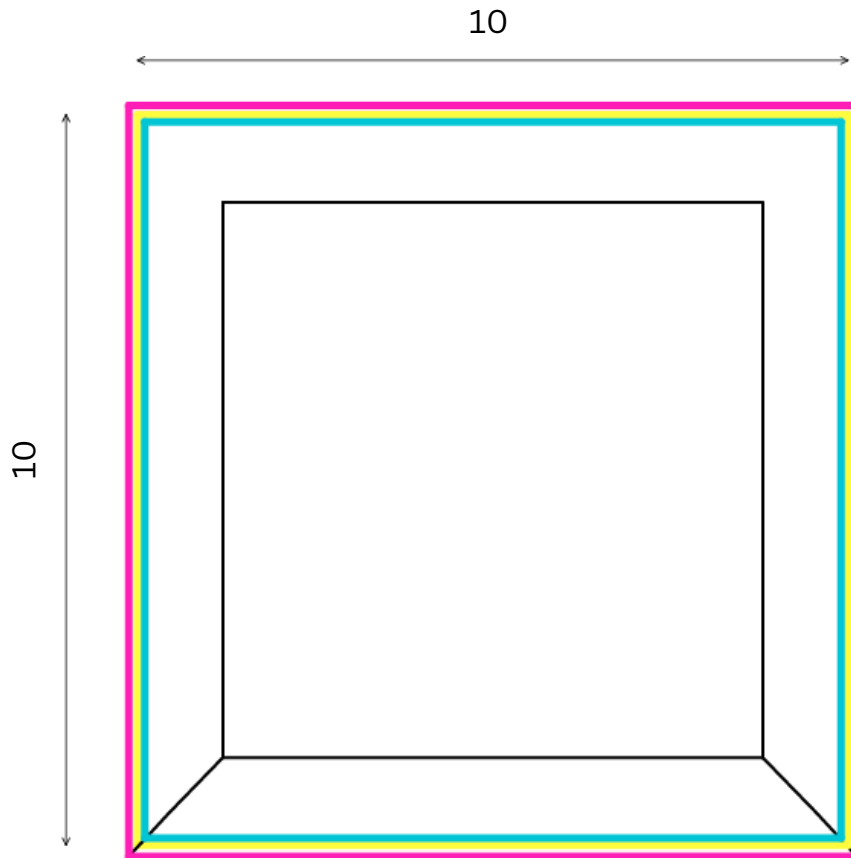

EXTERIOR FAUX WOOD: COLUMNart-10

*The last number of the code COLUMNart-10" determines the size of the board, i.e. COLUMNart-10 is for 10" column.

DIMENSIONS All dimensions are in inches

Reinforcing Mesh

Base Coat

Top Coat