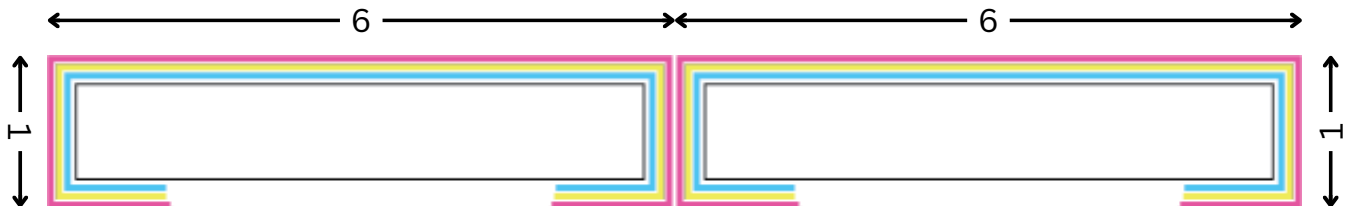

## EXTERIOR MOULDING: WD-PLANKart-6

\*The last number or the code "WD-PLANKart-6" determines the size of the board, i.e. WD-PLANKart-6 is for 6" board.

### DIMENSIONS

All dimensions are in inches

Reinforcing Mesh

Base Coat

Top Coat