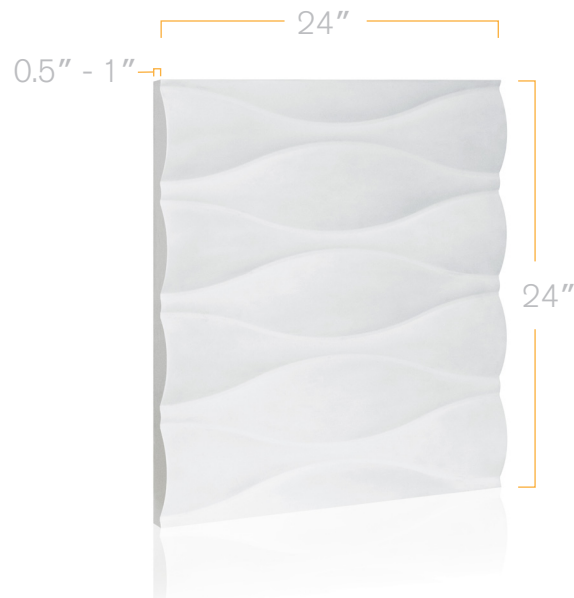

LACUNO ART™
LACUNO ART™

Panel Art for Living Spaces.

LA - 04

Size: 24" x 24"

www.lacunoart.com

2501 Rutherford Rd, Unit 17B Concord ON L4K 2N6

T: 905.553.6050 • E: info@lacunoart.com