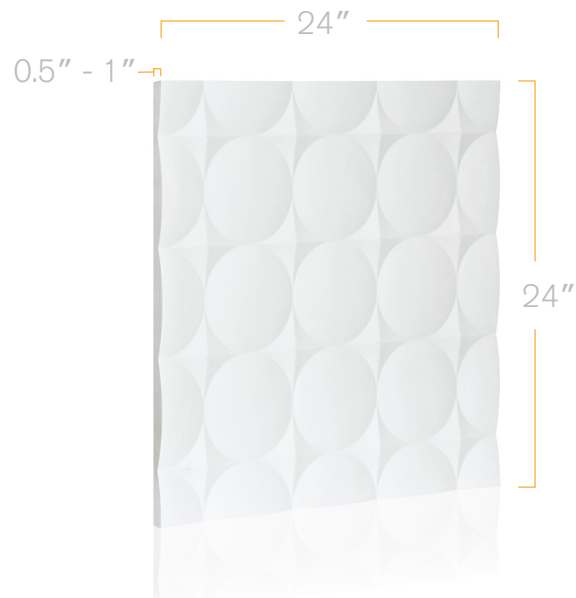

LACUNO ART™
LACUNO ART™

Panel Art for Living Spaces.

LA - 09

Size: 24" x 24"

www.lacunoart.com

2501 Rutherford Rd, Unit 17B Concord ON L4K 2N6

T: 905.553.6050 • E: info@lacunoart.com