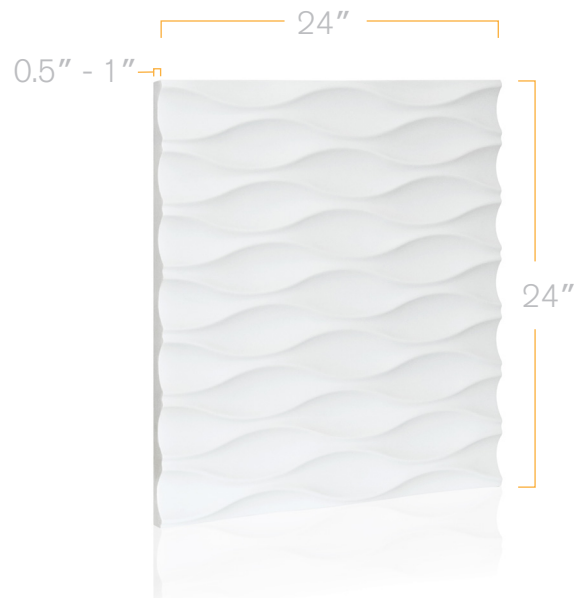

LACUNO ART™
LACUNO ART™

Panel Art for Living Spaces.

LA - 10

Size: 24" x 24"

www.lacunoart.com

2501 Rutherford Rd, Unit 17B Concord ON L4K 2N6

T: 905.553.6050 • E: info@lacunoart.com