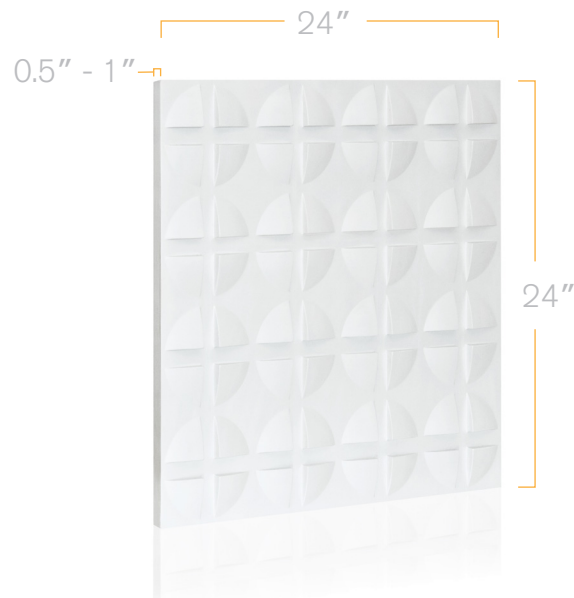

LACUNO ART™
LACUNO ART™

Panel Art for Living Spaces.

LA - 14

Size: 24" x 24"

www.lacunoart.com

2501 Rutherford Rd, Unit 17B Concord ON L4K 2N6

T: 905.553.6050 • E: info@lacunoart.com