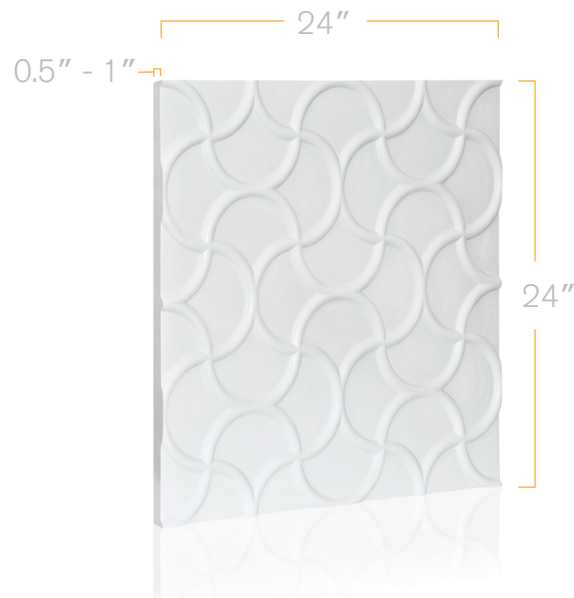

LACUNO ART™
LACUNO ART™

Panel Art for Living Spaces.

LA - 15

Size: 24" x 24"

www.lacunoart.com

2501 Rutherford Rd, Unit 17B Concord ON L4K 2N6

T: 905.553.6050 • E: info@lacunoart.com