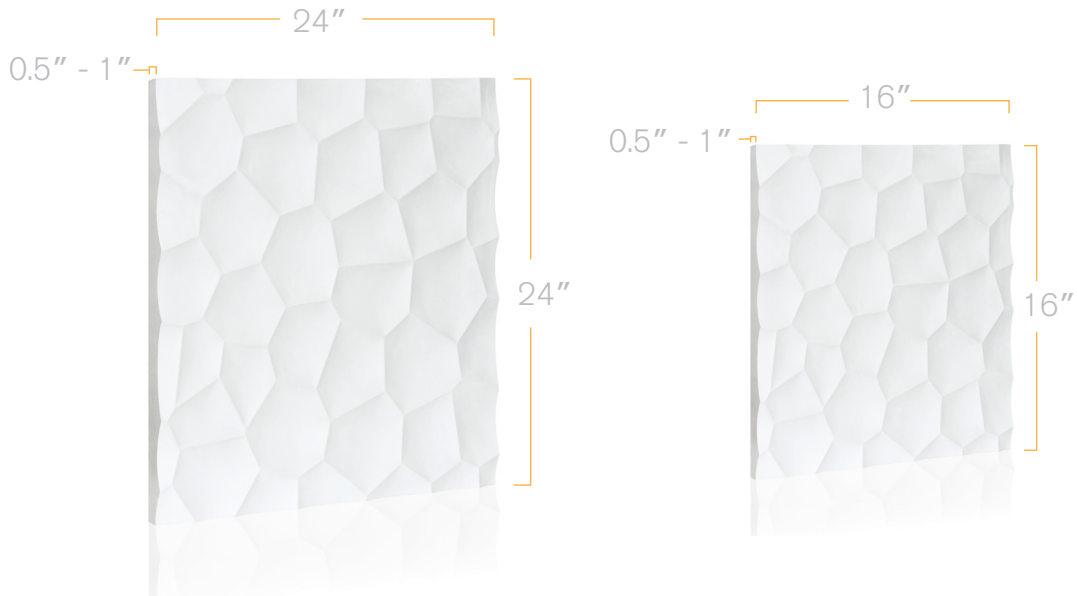

LACUNO ART™
LACUNO ART™

Panel Art for Living Spaces.

LA - 20

Size: 24" x 24"
16" x 16"

www.lacunoart.com

2501 Rutherford Rd, Unit 17B Concord ON L4K 2N6

T: 905.553.6050 • E: info@lacunoart.com