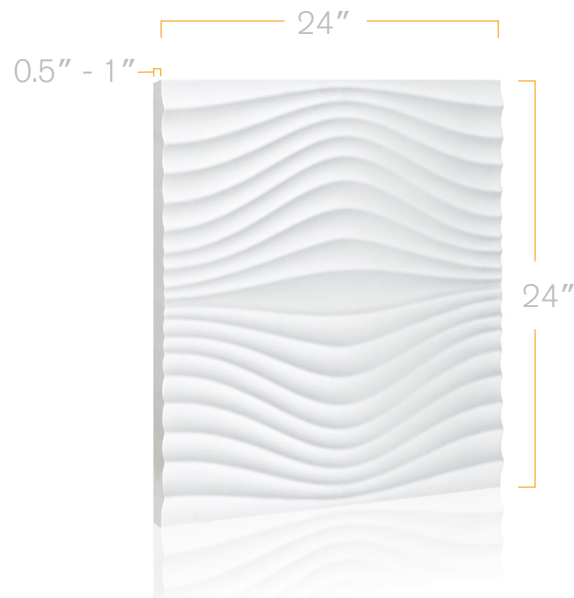

LACUNO ART™
LACUNO ART™

Panel Art for Living Spaces.

LA - 21

Size: 24" x 24"

www.lacunoart.com

2501 Rutherford Rd, Unit 17B Concord ON L4K 2N6

T: 905.553.6050 • E: info@lacunoart.com