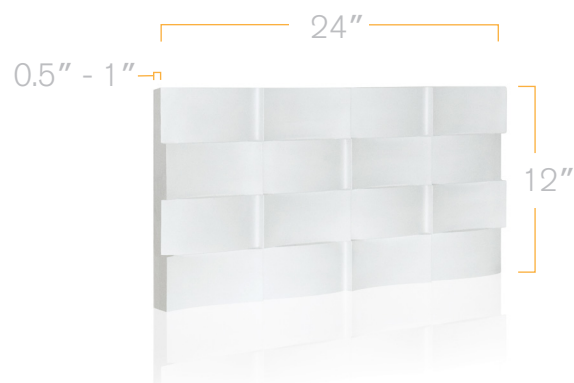

LACUNO ART™
LACUNO ART™

Panel Art for Living Spaces.

LA - 22

Size: 12" x 24"

www.lacunoart.com

2501 Rutherford Rd, Unit 17B Concord ON L4K 2N6

T: 905.553.6050 • E: info@lacunoart.com