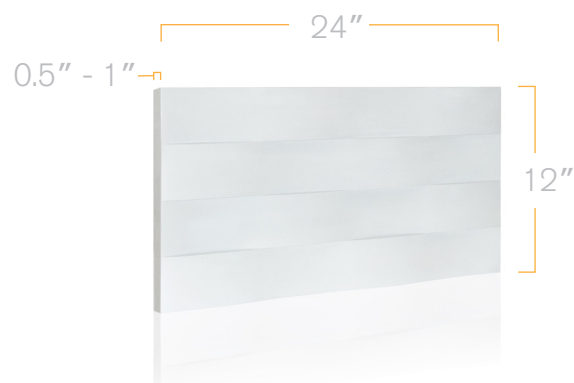

LACUNO ART™
LACUNO ART™

Panel Art for Living Spaces.

LA - 27

Size: 12" x 24"

www.lacunoart.com

2501 Rutherford Rd, Unit 17B Concord ON L4K 2N6

T: 905.553.6050 • E: info@lacunoart.com