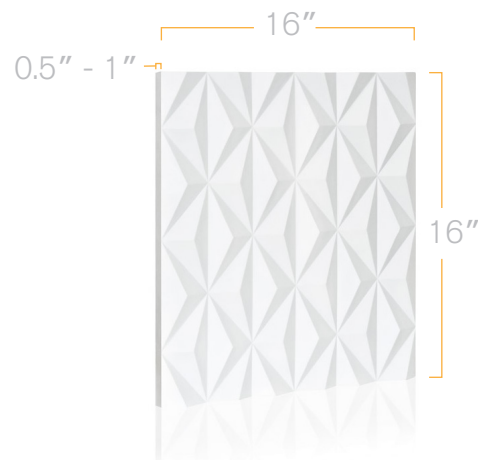

LACUNO ART™
LACUNO ART™

Panel Art for Living Spaces.

LA - 28

Size: 16" x 16"

www.lacunoart.com

2501 Rutherford Rd, Unit 17B Concord ON L4K 2N6

T: 905.553.6050 • E: info@lacunoart.com