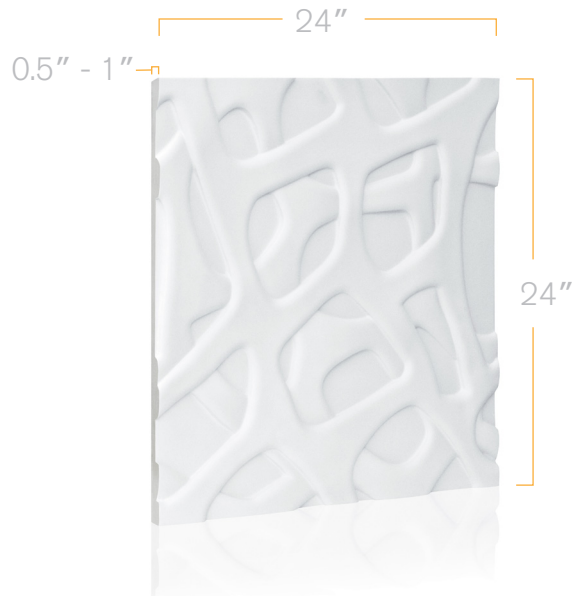

LACUNO ART™
LACUNO ART™

Panel Art for Living Spaces.

LA - 31

Size: 24" x 24"

www.lacunoart.com

2501 Rutherford Rd, Unit 17B Concord ON L4K 2N6

T: 905.553.6050 • E: info@lacunoart.com