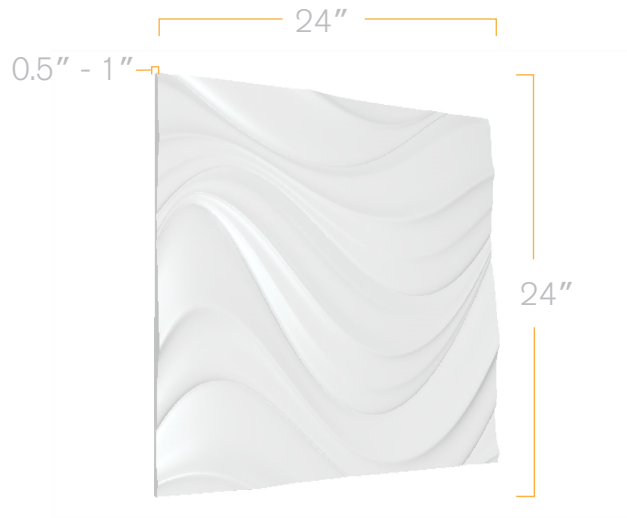

LACUNO ART™
LACUNO ART™

Panel Art for Living Spaces.

LA - 35

Size: 24" x 24"

www.lacunoart.com

2501 Rutherford Rd, Unit 17B Concord ON L4K 2N6

T: 905.553.6050 • E: info@lacunoart.com