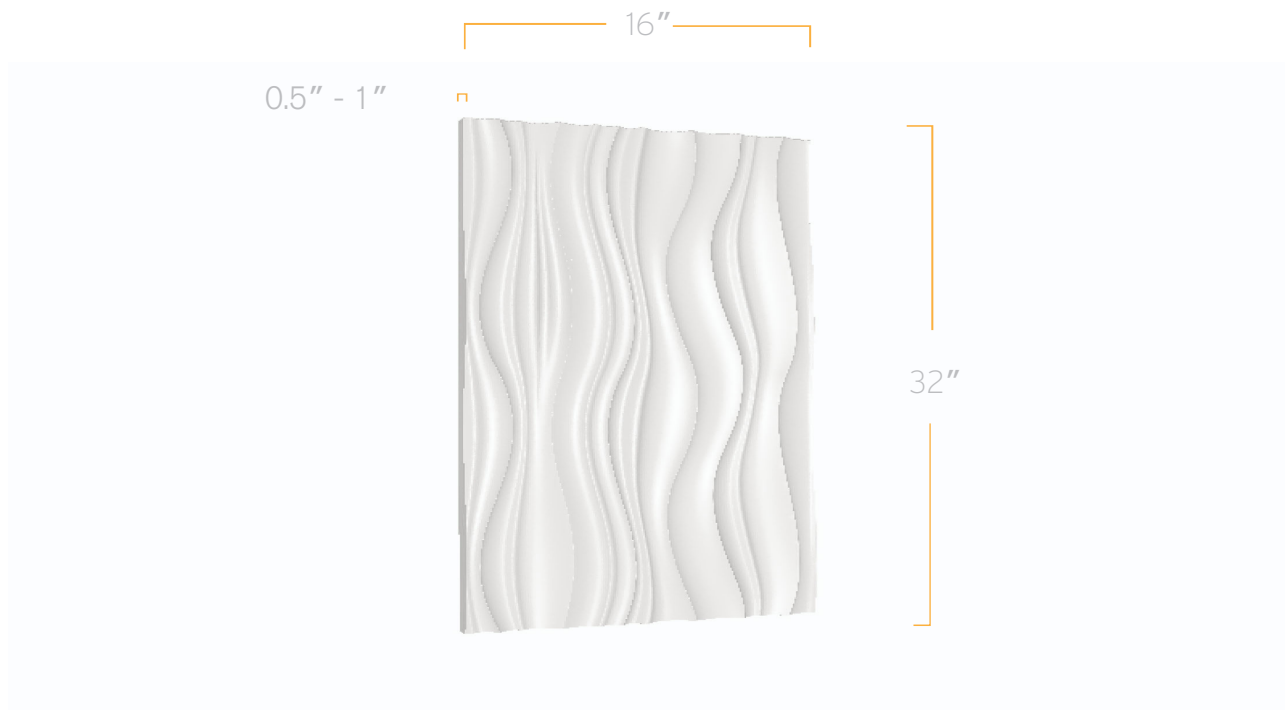

LACUNO ART™
LACUNO ART™

Panel Art for Living Spaces.

LA - 40

Size: 16" x 32"

www.lacunoart.com

2501 Rutherford Rd, Unit 17B Concord ON L4K 2N6

T: 905.553.6050 • E: info@lacunoart.com