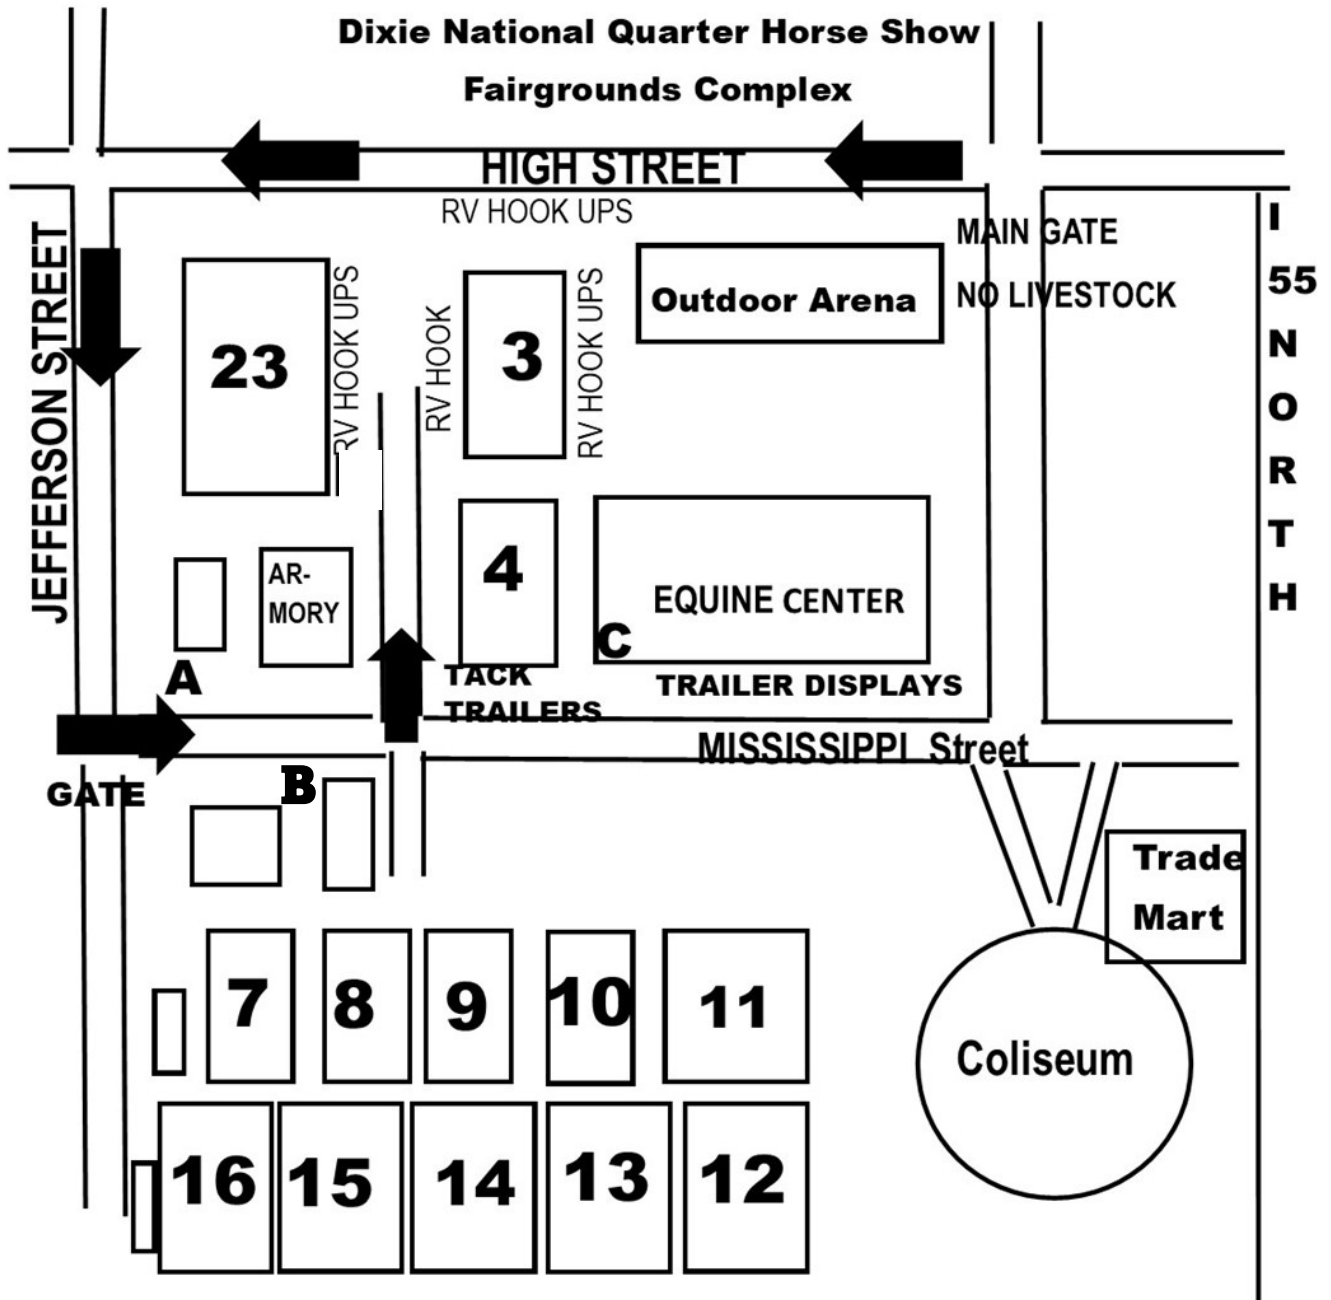

Directions: Mississippi Fair Grounds: Jackson, MS

From Interstate 20 go North on Interstate 55.

From Interstate 55, take High Street Exit.

Go past Fair Grounds to Jefferson Street.

Turn South (Left) on Jefferson & go 1 block

Turn Left on Mississippi Street (East)

A Livestock Check in

B Stall Office & Separate Shavings Office

C Show Office

Barn 3 Stalls

Barn 4 Warm Up pen

Barn 23 Stalls

**Dixie National Quarter Horse Show
Fairgrounds Complex**

A Livestock Check In

B Stall/Shavings Office

Barn 3 Stalls

Barn 23 Stalls

C Show Office

Barn 4 Warm Up area