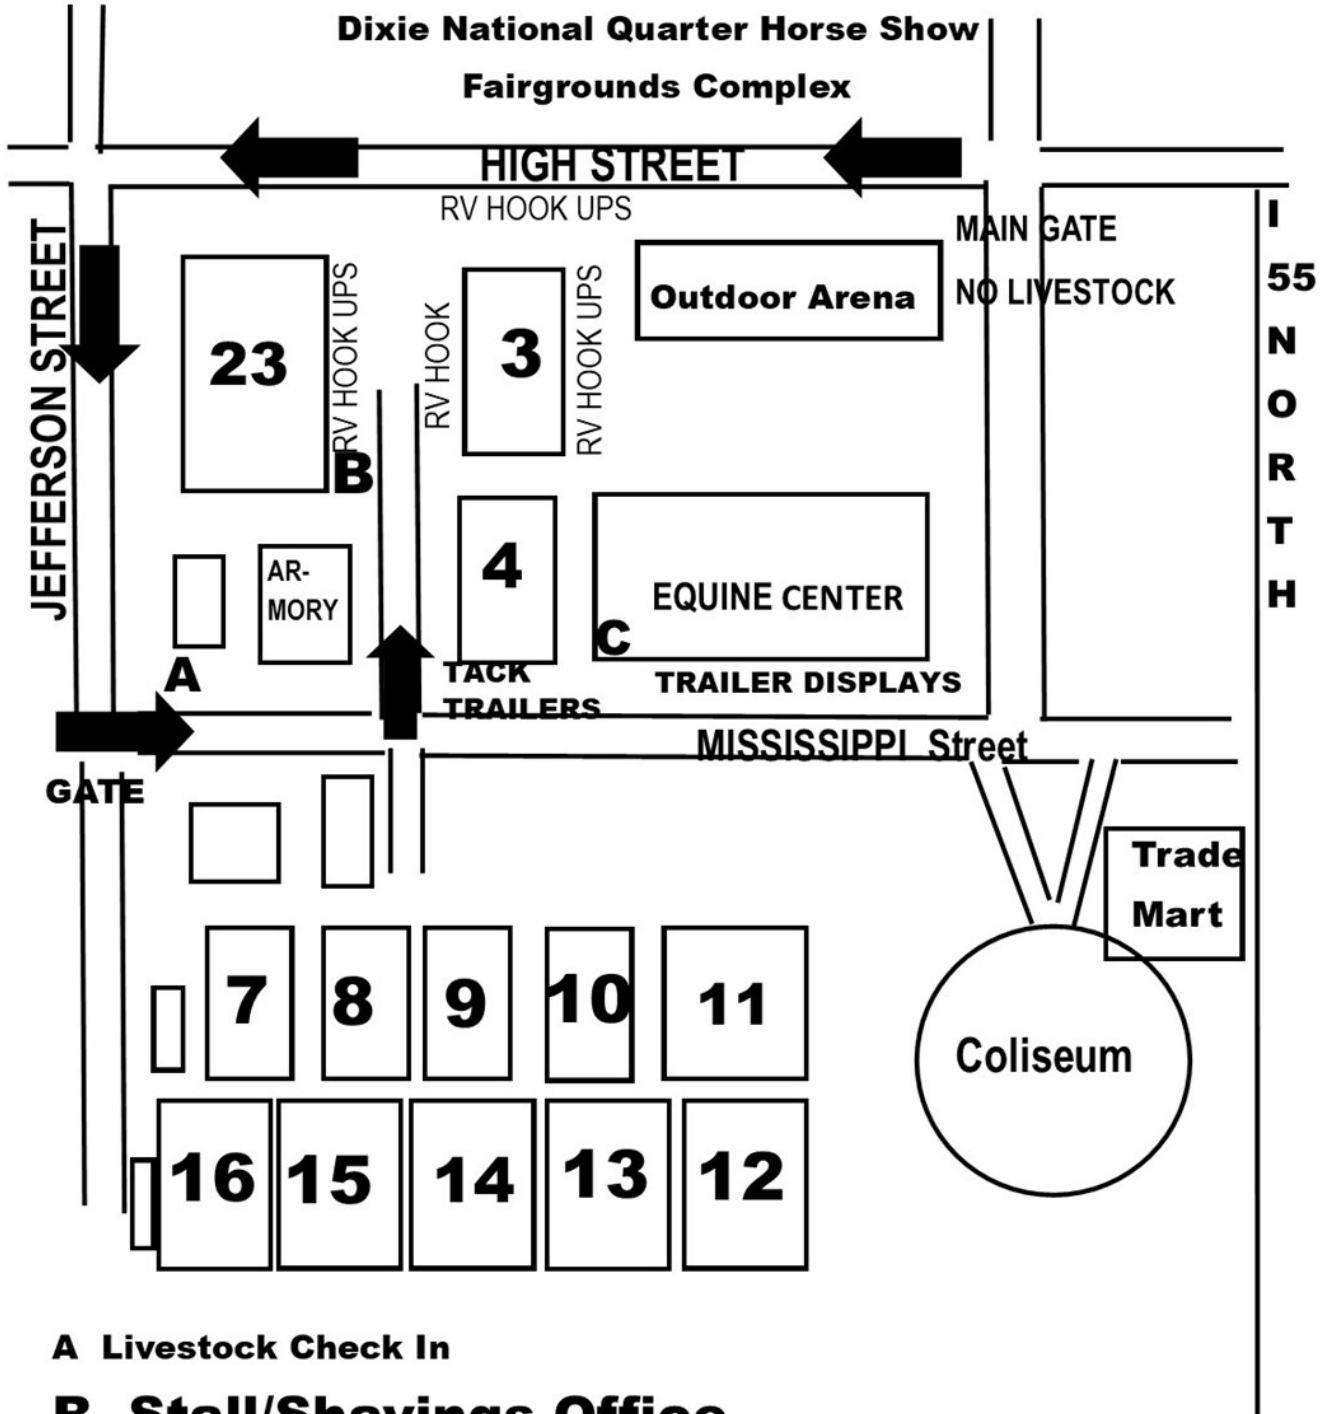

Directions: Mississippi Fair Grounds: Jackson, MS

From Interstate 20 go North on Interstate 55.

From Interstate 55, take High Street Exit.

Go past Fair Grounds to Jefferson Street.

Turn South (Left) on Jefferson & go 1 block

Turn Left on Mississippi Street (East)

A Livestock Check in

B Stall Office & Separate Shavings Office

C Show Office

Barn 3 Stalls

Barn 4 Warm Up pen

Barn 23 Stalls

**Dixie National Quarter Horse Show
Fairgrounds Complex**

A Livestock Check In

B Stall/Shavings Office

Barn 3 Stalls

Barn 23 Stalls

C Show Office

Barn 4 Warm Up area