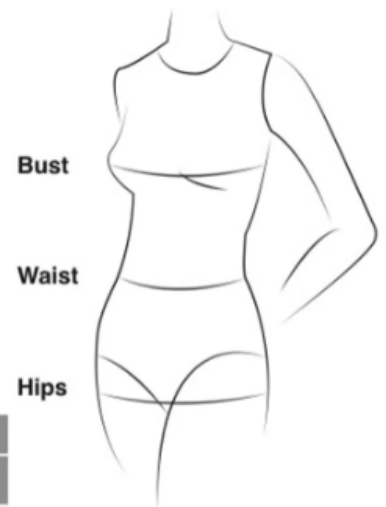

Divine Apparel Sizing Chart

Follow these steps for a Divine fit.

It is a good idea to take new measurements every so often for a good fit.

- **Bust:** Measure your bust at the fullest part in front.
- **Waist:** Approx. 17" down from the high point of shoulder, wrap tape measure securely yet comfortably around your waist
- **Hips:** This is measured 8" below your waist. It measures the fullest point of your hip.

NOTE: Measurements are in inches and are based on a 5'5" to 5'9" model.

MISSES SIZES			MEDIUM		LARGE		X-LARGE	
	4	6	8	10	12	14	16	18
BUST	34.5	35.5	36.5	37.5	39	40.5	42	44
WAIST	26.5	27.5	28.5	29.5	31	32.5	34	36
HIPS	37.5	38.5	39.5	40.5	42	43.5	45	47

WOMEN'S SIZES	1X	2X		3X							
	16W	18W	20W	22W	24W	26W	28W	30W	32W	34W	36W
BUST	44	46	48	50	52	54	56	58	60	62	64
WAIST	36	37.5	39	40.5	42.5	44.5	47	49.5	52	54.5	57
HIPS	48	49.5	51	52.5	54.5	56.5	58.5	60.5	62.5	64.5	66.5

Divine Apparel Sizing Guide includes the following Designer's Selections:

GMI

Dorinda Clark Cole DCC Rose Collection

NEW! Divine Queen

Stellar Looks

Devine Sport

Dresses by Nubiano

Rose Collection

Ushers-Choirs-Groups-Robes

NEW! Ben Marc