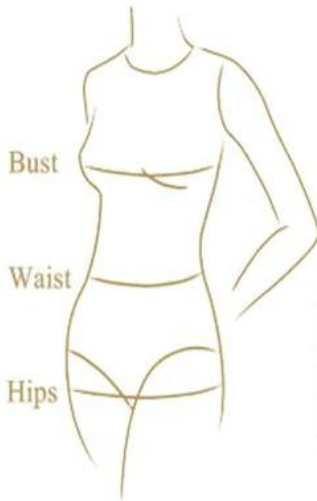

NINA MASSINI

SIZE	4	6	8	10	12	14	16	18	20	22	24	26	28
BUST	35.5	36.5	38	39.5	41	42.5	44.5	46.5	49	51.5	54	56.5	59
WAIST	27	28	29.5	31	32.5	34	36	38	40.5	43	45.5	48	50.5
HIP	38	39	40.5	42	43.5	45	47	48	51.5	54	56.5	59	61.5

Nubiano Dresses Size Chart

Nubiano Dresses Size Chart/churchsuitsforless.com

MISSES SIZES	4	6	8	10	12	14	16	18
BUST	34.5	35.5	36.5	37.5	39	40.5	42	44
WAIST	26.5	27.5	28.5	29.5	31	32.5	34	36
HIPS	37.5	38.5	39.5	40.5	42	43.5	45	47

WOMEN'S SIZES	16W	18W	20W	22W	24W	26W	28W	30W	32W	34W	36W
BUST	44	46	48	50	52	54	56	58	60	62	64
WAIST	36	37.5	39	40.5	42.5	44.5	47	49.5	52	54.5	57
HIPS	48	49.5	51	52.5	54.5	56.5	58.5	60.5	62.5	64.5	66.5