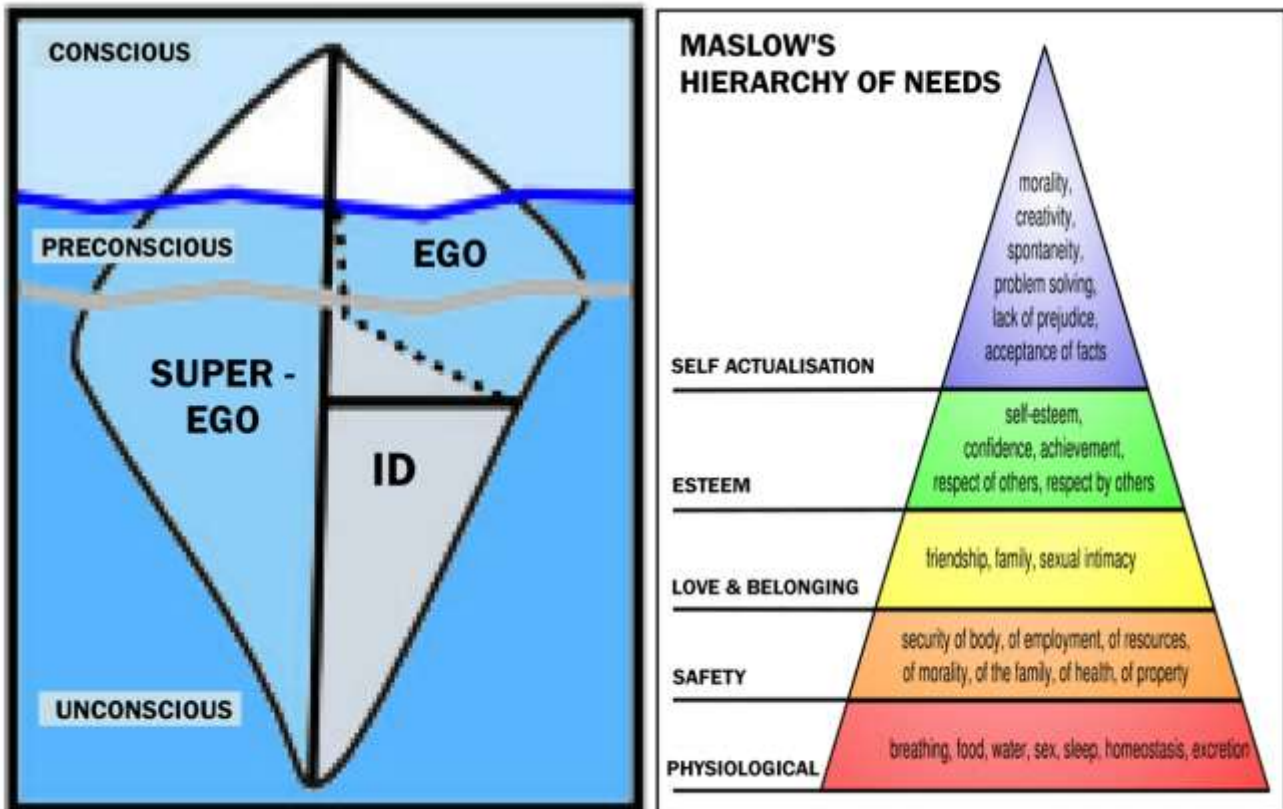

THE ALGORITHM RULES

THE ALGORITHM RESULT

THE PURPOSELESS LIFE

FRACTALS : A FERN LEAF DISSECTION

DNA STRAND REPRODUCTION

PSYCHOLOGY DEVELOPMENT MODELS

FREUD'S MODEL OF THE PSYCHE AND MASLOW'S "HIERARCHY OF NEEDS"

PSYCHOLOGY DEVELOPMENT MODELS

THE JUNGIAN INDIVIDUATION DEVELOPMENT MODEL

C. G. JUNG PROCESS OF INDIVIDUATION

The Ego becomes conscious of itself followed by awareness of the separate Self

POSITION AT BIRTH
The Ego begins as an unconscious potential contained in the Self.

The ego begins to develop.
The Ego-Self axis is unconscious

The Ego centre emerges.
The Ego-Self Axis becomes partially conscious.

THEORETICAL LIMIT
The Ego is conscious of itself and the Self.
The Ego-Self axis acts as a means of communication.