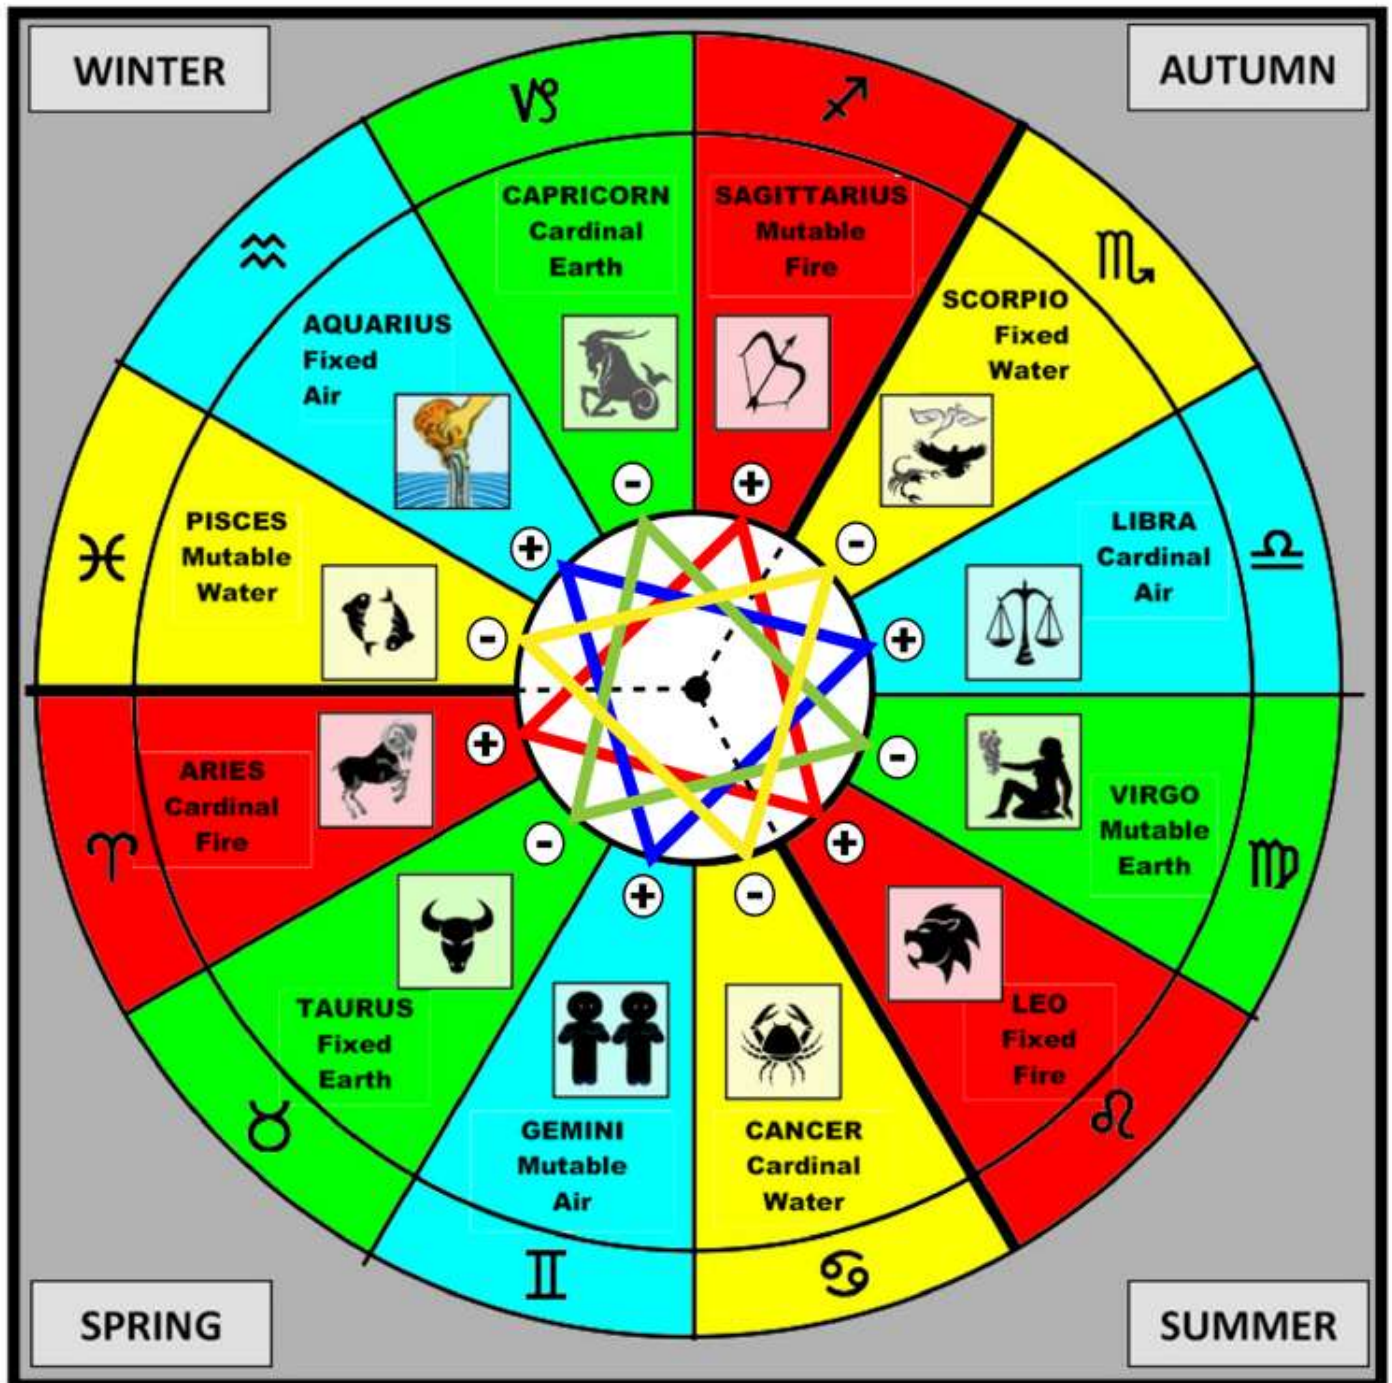

ASTROLOGY : HOUSES

PATTERN OF THE 12 PERSONAL HOUSES

THE 4 QUADRANTS OF A CHART

ASTROLOGY : HOUSES

JUPITER GENERIC HOUSE DIAGRAM

(EXAMPLE - LADY DIANA SPENCER)

ASTROLOGY LOGARITHMIC TIMESCALE

3 OCTAVES INTRODUCTION

OCTAVES OF THE LOGARITHMIC TIMESCALE AND ZODIAC YEAR

LIFE CYCLE 3 OCTAVES

YEARLY CYCLE 3 OCTAVES OF ZODIAC SIGNS

MONTHLY 3 OCTAVES

LOGARITHMIC TIMESCALE OVERVIEW

ASTROLOGY : SIGNS

ASTROLOGY SIGNS OF THE ZODIAC