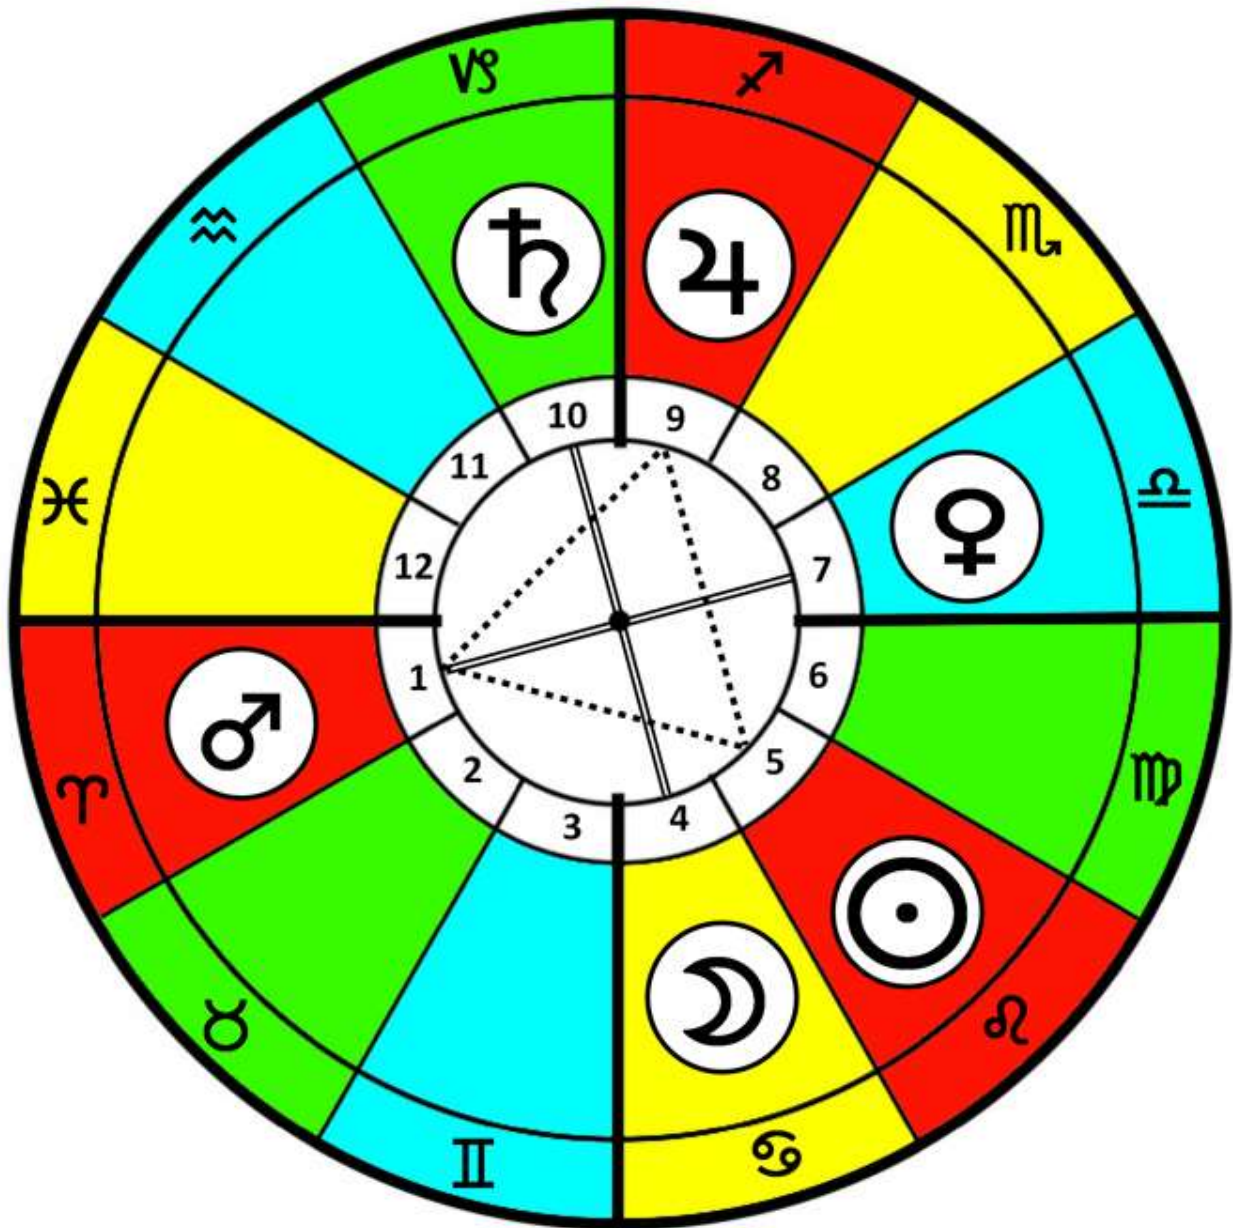

THE EARTH

- * The glyph of Earth shows the Cross of Matter enclosed in the Circle of Spirit.
- * It shows that, on Earth, there is no separation between Matter and Spirit.
- * By observing the Seen we can also observe the Unseen.
- * As Above, So Below.
As Below, So Above.

* Astrology Birth Chart orbits. Mercury and Venus orbit with the Sun. [The colours refer to the Pillar of The Tree of Life : White = Force, Gold = Middle, Balance, Black = Form]

ASTROLOGY : PLANETARY ASPECTS