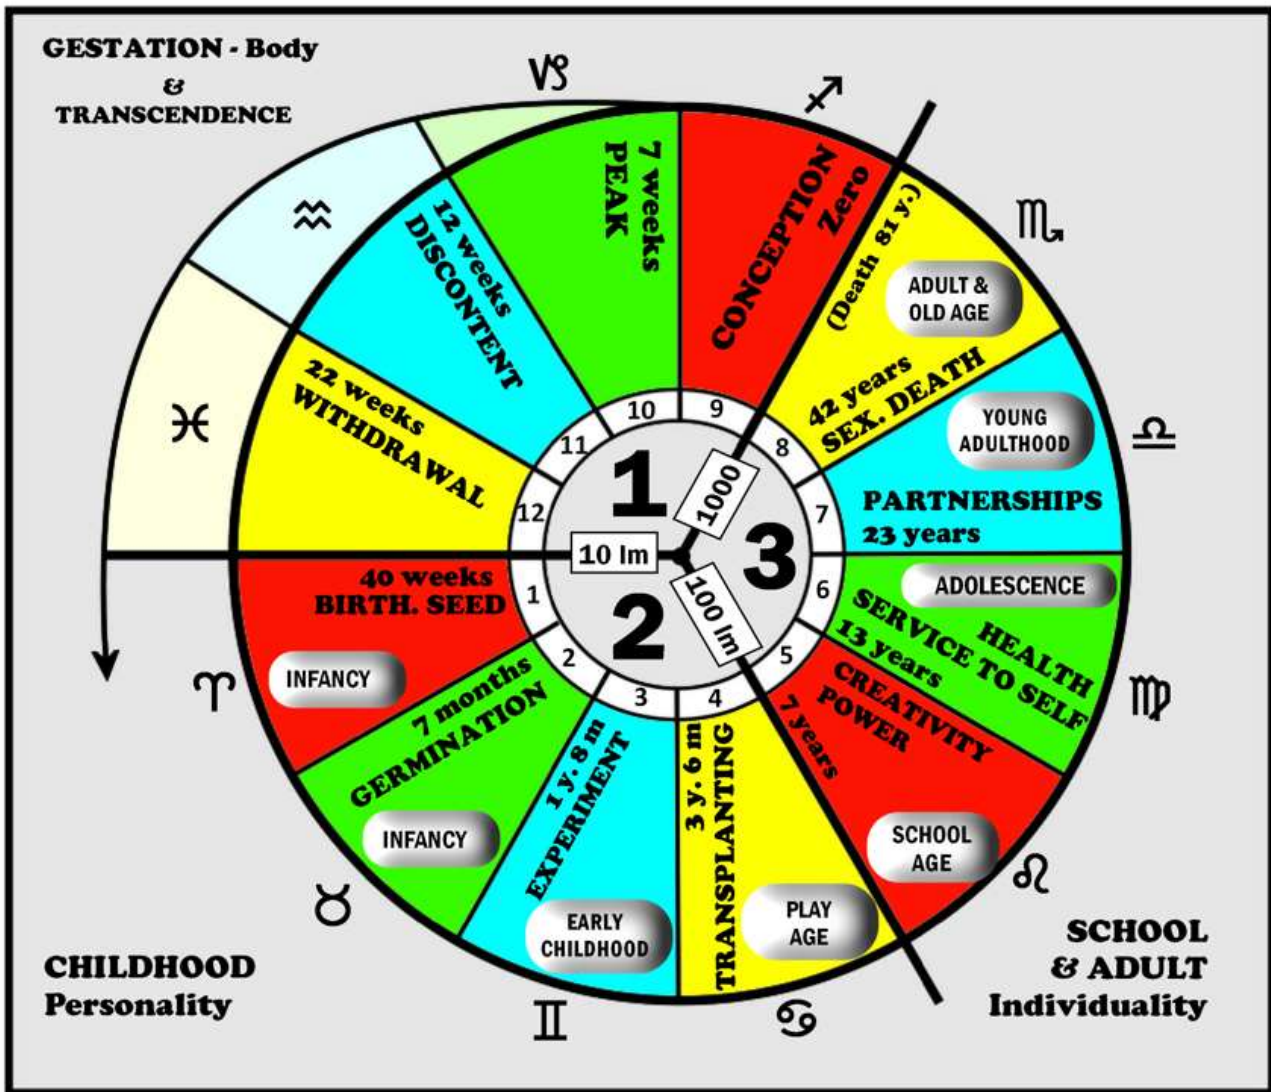

ASTROLOGY : HOUSES

PATTERN OF THE 12 PERSONAL HOUSES

THE 4 QUADRANTS OF A CHART

ASTROLOGY : HOUSES

JUPITER GENERIC HOUSE DIAGRAM

(EXAMPLE - LADY DIANA SPENCER)

ASTROLOGY LOGARITHMIC TIMESCALE

3 OCTAVES INTRODUCTION

OCTAVES OF THE LOGARITHMIC TIMESCALE AND ZODIAC YEAR

LIFE CYCLE 3 OCTAVES

YEARLY CYCLE 3 OCTAVES OF ZODIAC SIGNS

MONTHLY 3 OCTAVES

LOGARITHMIC TIMESCALE OVERVIEW

ASTROLOGY : SIGNS

ASTROLOGY SIGNS OF THE ZODIAC