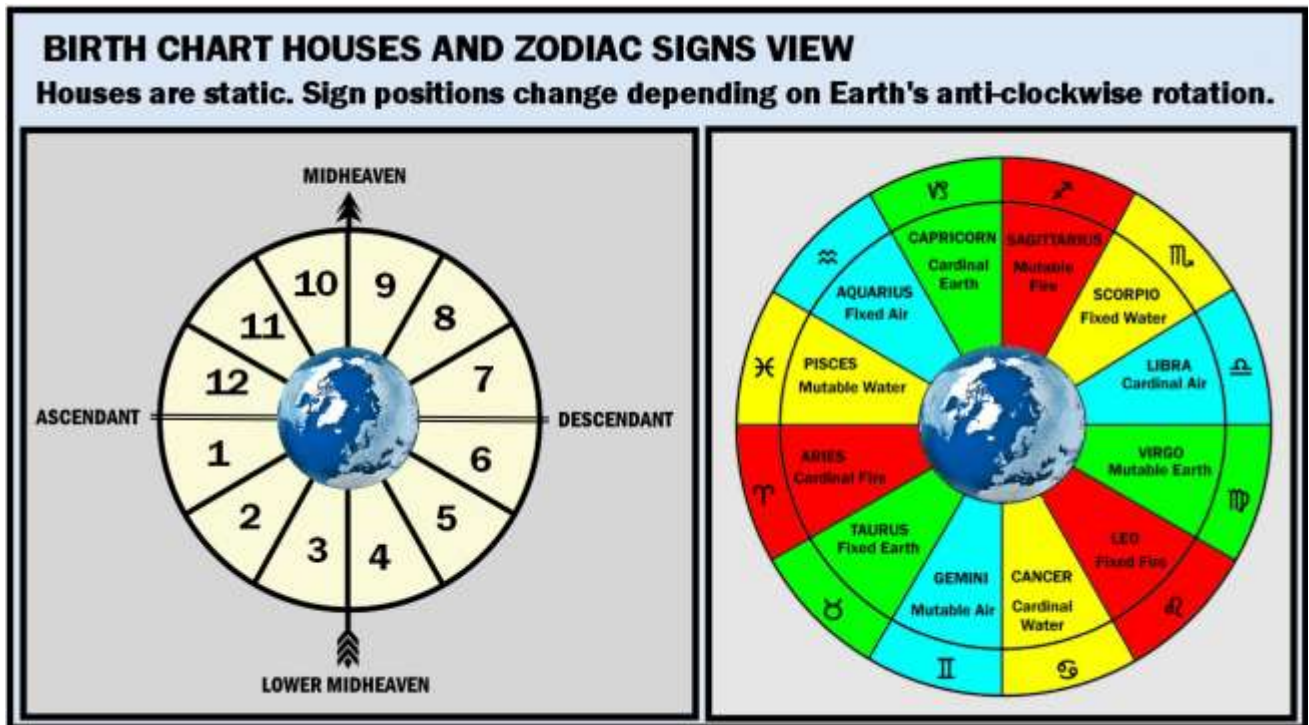

"Strange behaviour"

Mr Parr has said he would be interested in contacting universities who may be interested in examining the link further. He told the BBC: "From my experience, over 19 years of being a police officer, undoubtedly on full moons, we do seem to get people with, sort of, stranger behaviour - more fractious, argumentative. "And I think that's something that's been borne out by police officers up and down the country for years." Past research into the phenomenon includes a study by Professor Michal Zimecki, of the Polish Academy of Sciences, who argued that a full moon could affect criminal activity and health. In 1998, a three-month psychological study of 1,200 inmates at Armley jail in Leeds discovered a rise in violent incidents during the days either side of a full moon. Meanwhile in 1994, Jack Nicholson starred in a film called Wolf, in which a publisher becomes infected by a creature and turns into a wolf at full moon.

Story from BBC NEWS:

http://news.bbc.co.uk/go/pr/fr/-/1/hi/england/southern_counties/6723911.stm

Published: 2007/06/05 15:51:16 GMT

ASTROLOGY OVERVIEW

HOW A BIRTH CHART IS CONSTRUCTED

ASTROLOGY : HOUSES

SUN HOUSE POSITIONS FOR SUNRISE AND NOON