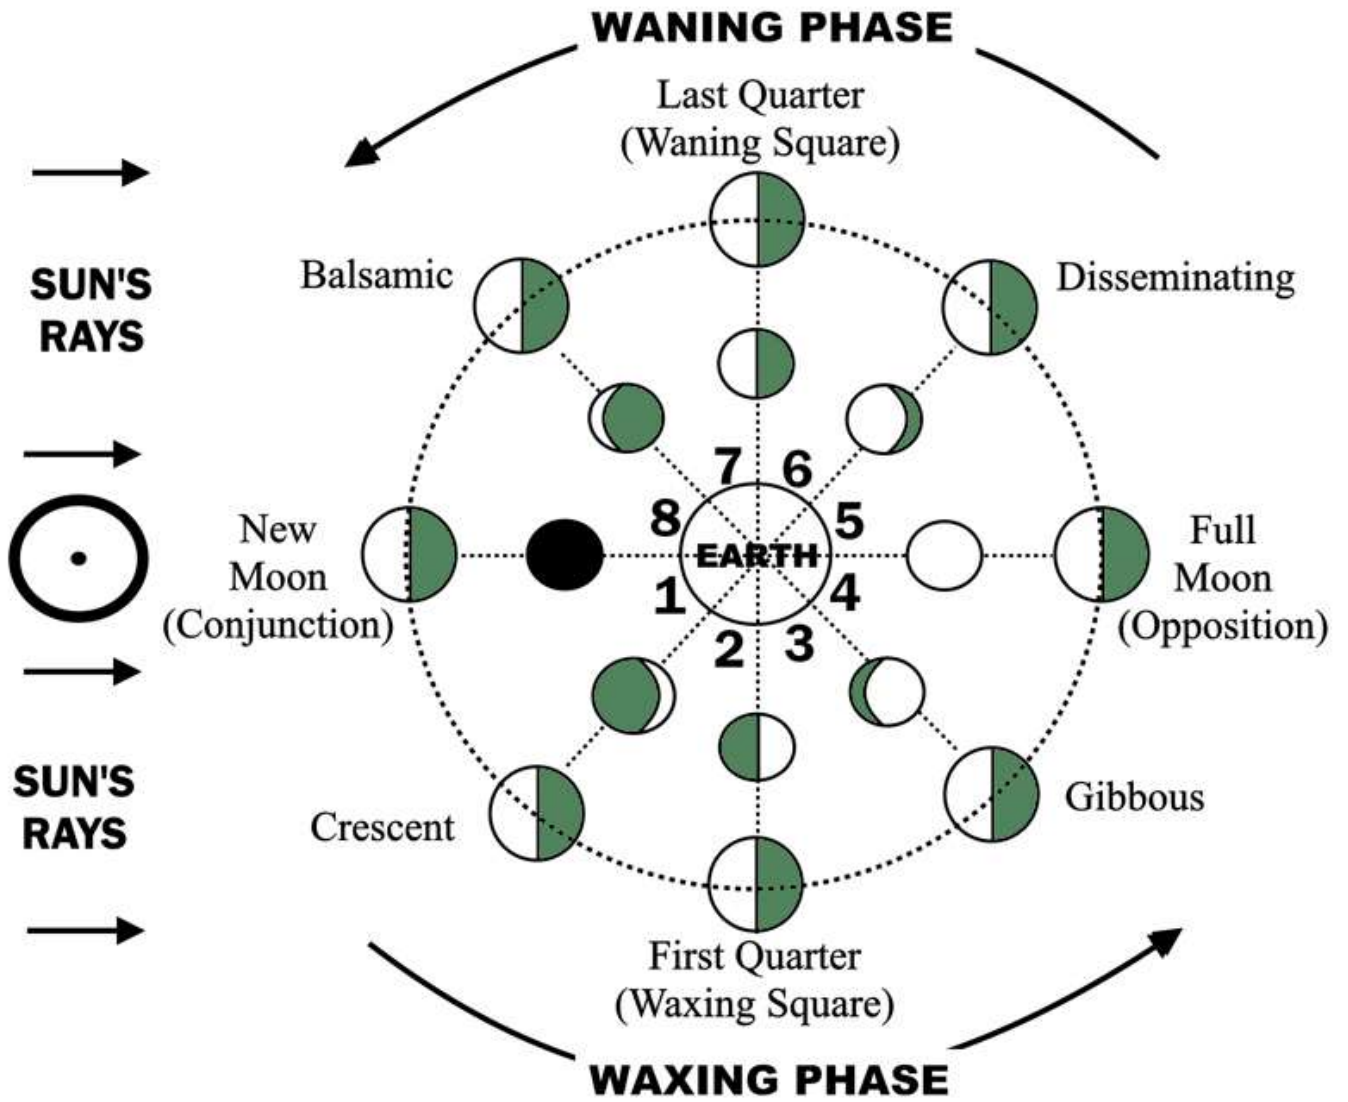

CYCLIC INTER-RELATIONSHIPS

THE MONTHLY MOON CYCLE

ASTROLOGY PLANET TRANSITS

LIFE DIARY TABLE – Page 1

Page 1 : AGES 0 TO 41

GENERIC HOUSES

	Age	Year	Event	Ju	Sa	Ur
1	0		* * * BIRTH	1	1	1
2	1			2	1	1
3	2			3		
4	3			4		
5	4			5		
6	5			6		
7	6			7		
8	7			8	4	
9	8			9	4	2
10	9			10		
11	10			11		
12	11			12		
13	12		*	1		
14	13			2		
15	14			3		3
16	15			4	7	
17	16			5	7	
18	17			6		
19	18			7		
20	19			8		
21	20			9		
22	21			10		4
23	22			11	10	
24	23			12	10	
25	24		*	1		
26	25			2		
27	26			3		
28	27			4		
29	28			5		5
30	29			6		
31	30		*	7	1	
32	31			8	1	
33	32			9		
34	33			10		
35	34			11		
36	35			12		6
37	36		*	1		
38	37			2	4	
39	38			3	4	
40	39			4		
41	40			5		
42	41			6		

"Life Diary" by Brian Baulsom