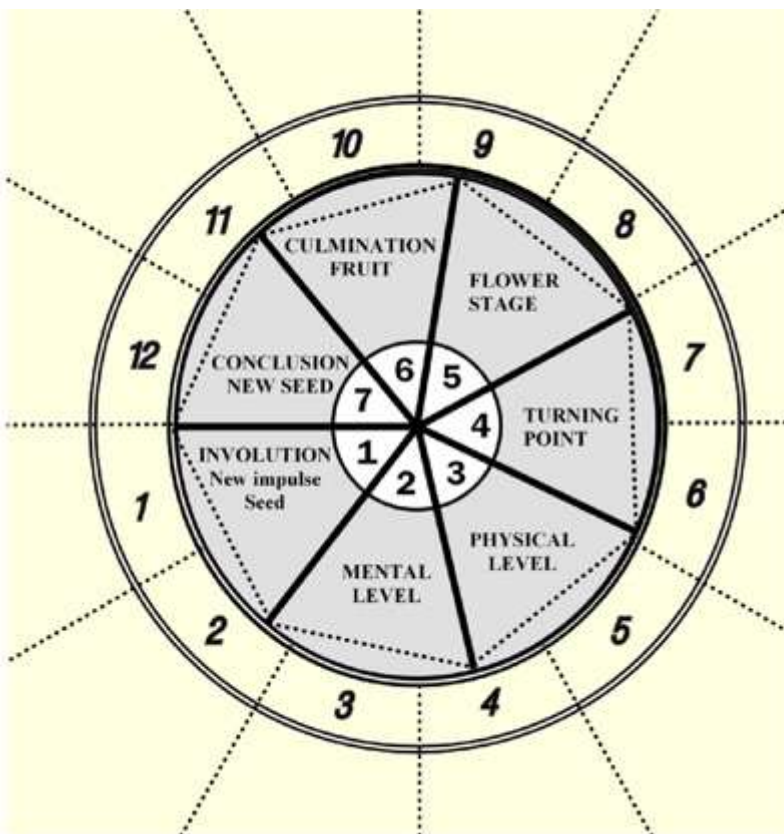

NUMBER 7 – BINARY 111 - MERCURY