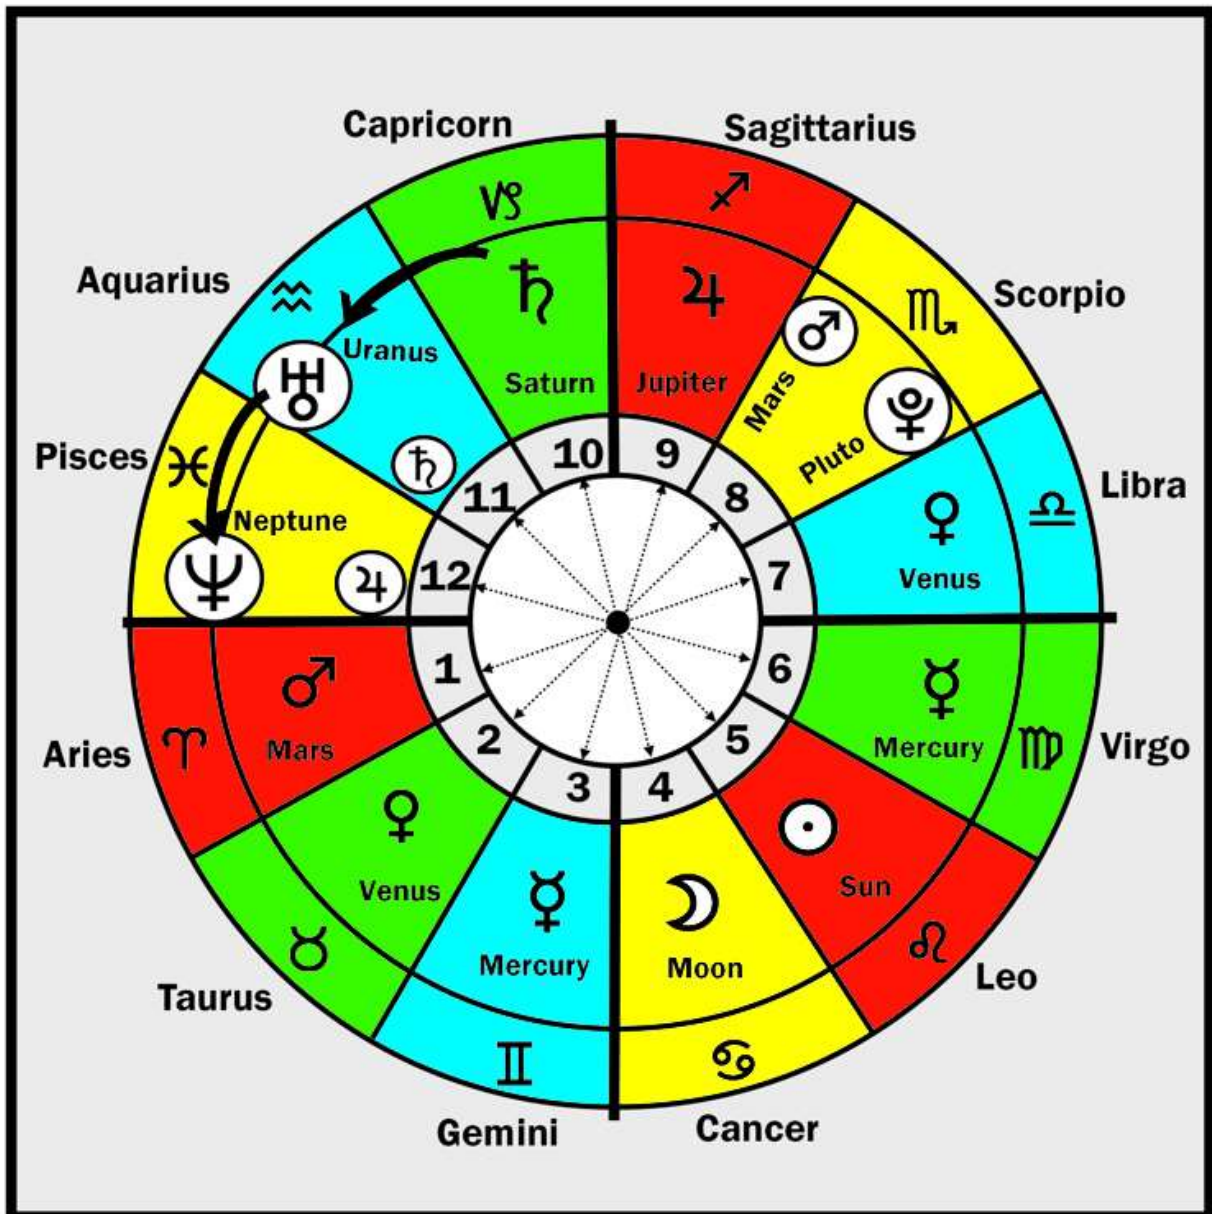

GEMINI AND SACITTARIUS

CANCER AND CAPRICORN

LEO AND AQUARIUS

VIRGO AND PISCES

ASTROLOGY : THE ZODIAC AGES

TABLE OF ZODIAC AGES

AGES	ELEMENT	FROM	TO	HISTORY	CYCLE OF GROWTH STAGE
Leo	Fixed Fire	11720 BC	9550 BC	Summer heat. End of the last Ice Age	Stage 5 (Power. Creativity)
Cancer	Cardinal Water	9550 BC	7380BC	Farming and small communities.	Stage 4 (Transplanting. Roots)
Gemini	Mutable Air	7380BC	5210 BC	Mesopotamia "experimental city".	Stage 3 (Experiment. Communication)
Taurus	Fixed Earth	5210 BC	3040 BC	The plough. Mining. Cuneiform. The wheel	Stage 2 (Germination. Earth. Nature)
Aries	Cardinal Fire	3040 BC	870 BC	Pyramids. Stone circles. Conquest. Iron	Stage 1 (Seed. Status symbols)
Pisces	Mutable Water	870 BC	1300 AD	Monotheism. Roman Empire fall. Church rulership	Stage 12 (Withdrawal. Confinement)
Aquarius	Fixed Air	1300	3470	Printing. Electronic communication. Democracy	Stage 11 (Discontent Invention. Thinking)
Capricorn	Cardinal Earth	3470	5640	World Government ("1984" ?)	Stage 10 (Social Peak. Harvest)

ASTROLOGY: PLANETS

THE SOLAR SYSTEM

THE SOLAR SYSTEM

* The picture shows the relative positions of the planetary orbits.
 * The planet sizes are not to scale. Planets Mercury to Mars are much smaller.
 * Except for Pluto, they do not deviate far from the horizontal plane - so an Astrological chart is a good representation or "map".
 * As seen here, Sun, Mercury, and Venus form a Conjunction aspect, the other planets form another Conjunction. The 2 Conjunctions are in Opposition.

PLANET RULERS OF ZODIAC SIGNS AND HOUSES

NEPTUNE

IMAGE OF THE KABBALAH TREE OF LIFE

- * The glyph for Neptune represents the Trident of the Roman god Neptune - "Earth Shaker" and Ruler of the Collective Sea.