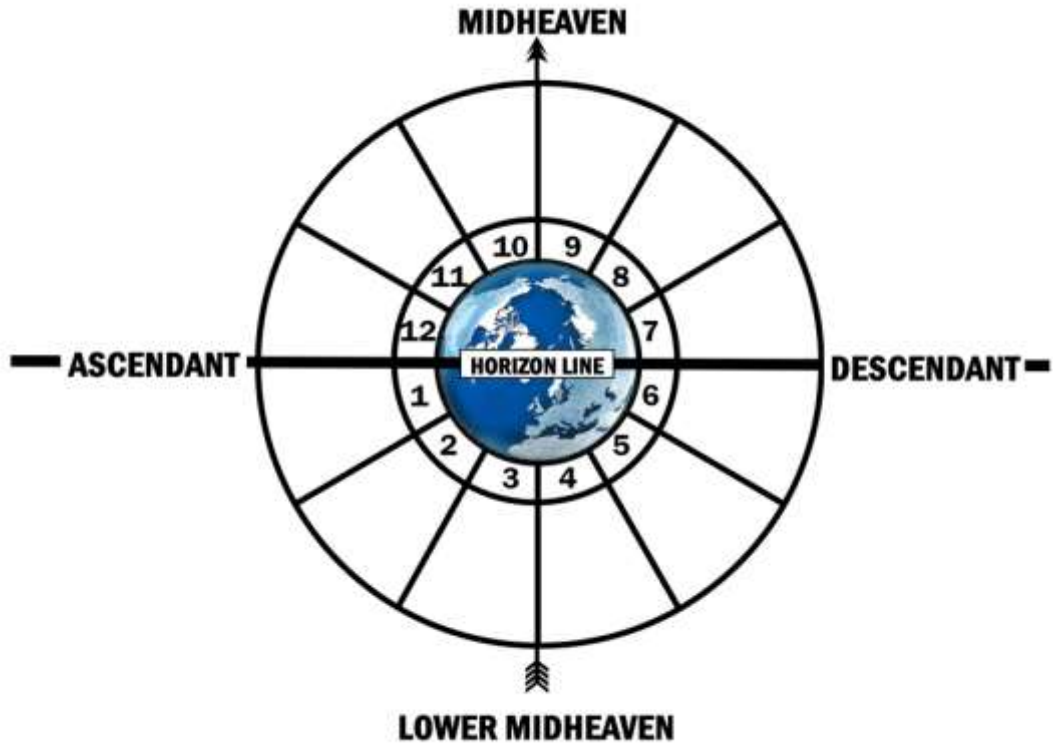

Story from BBC NEWS:

http://news.bbc.co.uk/go/pr/fr/-/1/hi/england/southern_counties/6723911.stm

Published: 2007/06/05 15:51:16 GMT

ASTROLOGY OVERVIEW

HOW A BIRTH CHART IS CONSTRUCTED

ASTROLOGY : HOUSES

SUN HOUSE POSITIONS FOR SUNRISE AND NOON