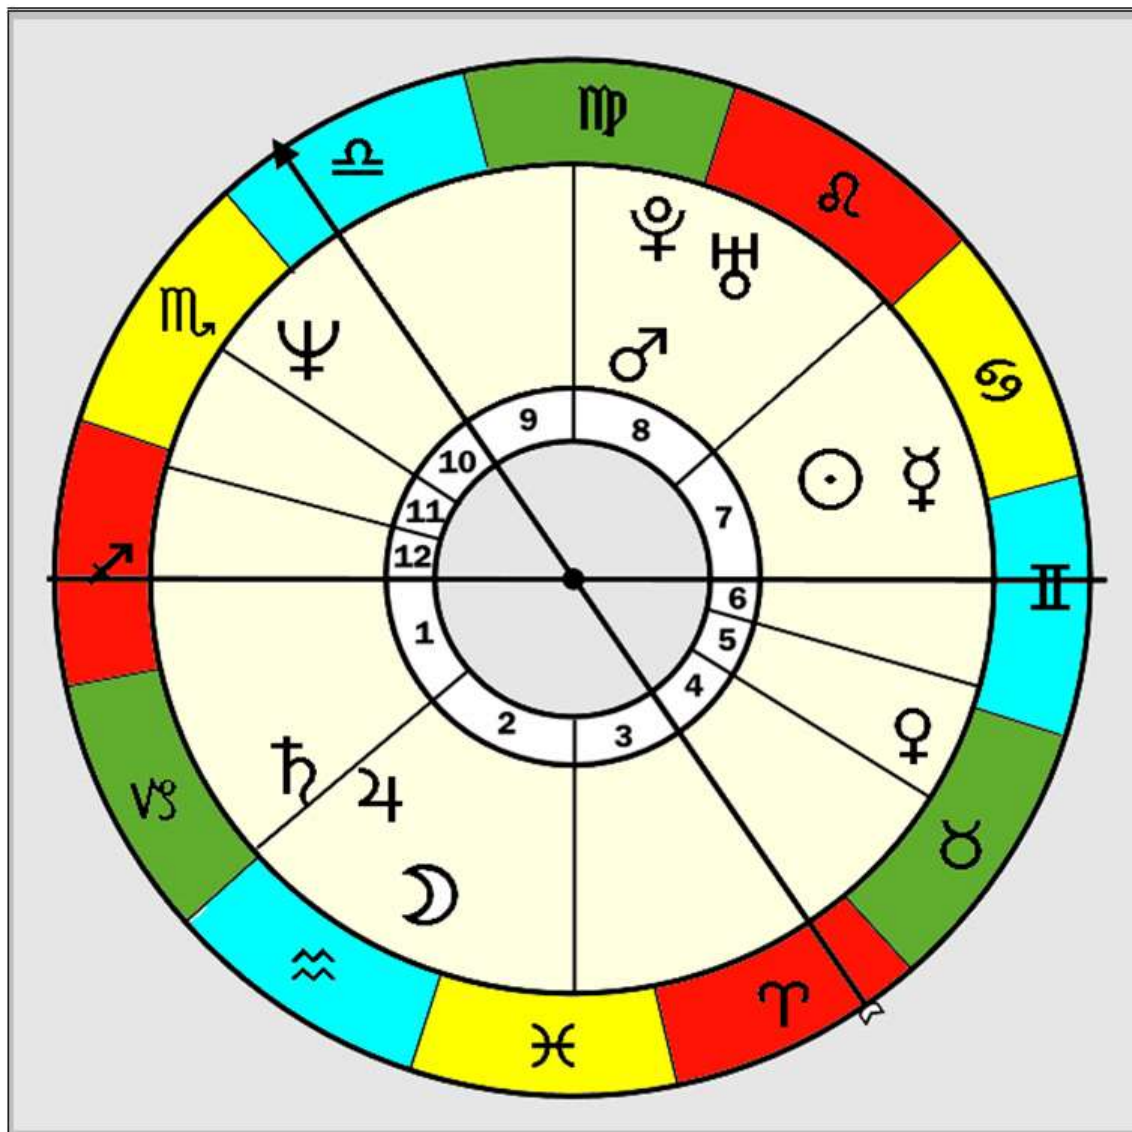

ASTROLOGY : CHART EXAMPLES

LADY DIANA SPENCER : BIRTH CHART

BIRTH CHART FOR : LADY DIANA SPENCER

BORN : 1st.July 1961 - Sandringham, England - 7.45pm.

	SIGNS		PLANETS	
1	♈	Aries	♂	Mars
2	♉	Taurus	♀	Venus
3	♊	Gemini	☿	Mercury
4	♋	Cancer	☾	Moon
5	♌	Leo	☉	Sun
6	♍	Virgo	☿	Mercury

	SIGNS		PLANETS	
7	♎	Libra	♀	Venus
8	♏	Scorpio	♇	Pluto
9	♐	Sagittarius	♃	Jupiter
10	♑	Capricorn	♄	Saturn
11	♒	Aquarius	♅	Uranus
12	♓	Pisces	♆	Neptune