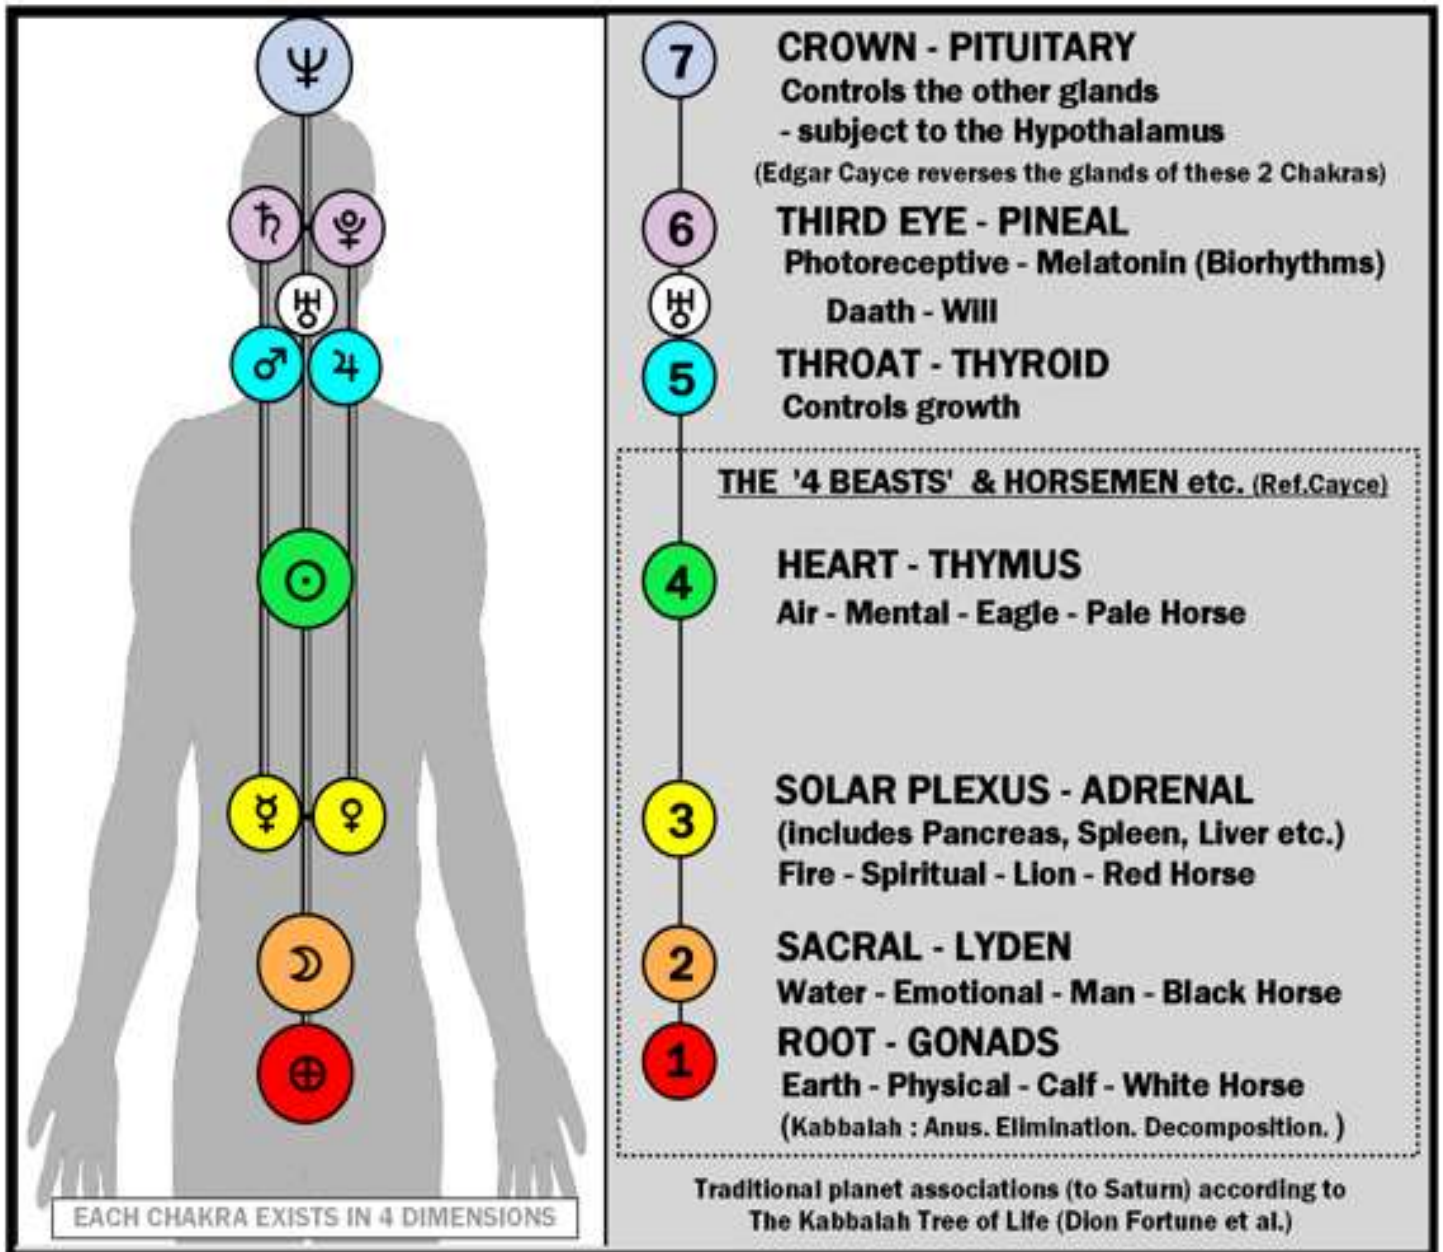

THE CHAKRAS

THE CHAKRAS

THE CHAKRAS – TABLE OF CORRESPONDENCES

(* Edgar Cayce definitions)

THE SEVEN POWER CENTRES (CHAKRAS) AND RELATIONSHIPS

OTHER CORRESPONDENCES				* BOOK OF REVELATION (Cayce)				PHYSICAL ENDOCRINE GLANDS				
Chakra	Kabbalah	* Colour	* Lord's Prayer	* Element	* Beast	* Church	* + Virtue - Fault	Chapter 6 : Horse rider	* Vision	Glands	Hormone	Notes
7	Crown Sahasrara	Violet	Father in Heaven			LAODICEA	(no virtue) - Neither hot nor cold (Lukewarm)		Silence	PITUITARY (controls the other glands)	ACTH, TSH, STH or HGH, FSH, LH, Lactogenic Hormone, Melatonin	Stimulates contraction of uterus & secretion of milk. (Produces memory loss). Stored in the pituitary. Anti Diuretic hormone Increases water absorption into the blood Controls daily body rhythms (ref. 3rd.Eye Pineal) Stimulates production of hormones in cortex of adrenal glands. Thyroid Stimulating Hormone Stimulates production of thyroxin by thyroid gland Stimulates growth by increasing rate at which amino acids are built up In women works with LH to stimulate development of ova & secretion of oestrogen & progesterone. Lutealizing Hormone Stimulates ovulation. Puberty. Works with LH to cause secretion of hormones by corpus luteum. Milk production after birth. Secreted in darkness. Levels vary on a daily/seasonal cycle. (sleep/wake). Treat Alzheimer's ? Affect sex hormone production. Biorythms
6	Third Eye Ajna (*Crown)	Indigo	Name			PHILADELPHIA	+ An open door (no faults)		Earthquake perfect	PINEAL		
5	Throat Vishuddha	Blue	Will			SARDIS	+ Few not defiled, - Imperfect		Souls of faithful slain (martyrs)	THYROID	Thyroxin	Controls rate of growth and food breakdown Decreases calcium and phosphorus in the blood by reducing their release from bones Increases calcium. Decreases phosphorus.
4	Heart Anahata	Green	Evil	Air Mental	Eagle	THYATIRA	+ Charly, - Fornication	Death (power over one fourth of earth)	Pale Horse Propagation	PARA THYROID	TCT, PTH	Immune system. Central Tolerance - cells non reactive to self. Works with Spleen, Bone Marrow, & White blood cells. Reduces in size after puberty.
3	Solar Plexus Manipura	Yellow	Debt (Karmic)	Fire Spiritual	Lion	PERGAMOS	+ Faithful, - Stumbling block	has Large Sword War Good and Evil	Red Horse Sustenance	ADRENAL (Kidneys)	Adrenalin & Noradrenalin, Aldosterone, Cortisone, Insulin	Stimulate liver glucose, heart rate, breathing. Constricts blood vessels Increases sodium and water in blood via kidneys Stimulate an increase in the rate of food breakdown. Resistance to stress Sugar control (Liver, Gall Bladder, Stomach, Spleen)
2	Sacral Swadhisthana (NAVEL)	Orange	Temptation	Water Emotion	Man	SMYRNA	+ Suffering - Insincerity	has Pair of Balances wages (& Karma)	Black Horse Self preservation	* LYDEN Seat of the Soul	testosterone	hormone-secreting cell of testis: a cell that borders the sperm-producing tubes in the testis and secretes testosterone and other male sex hormones
1	Root Muladhara	Red	Bread	Earth Physical	Calf	EPHESUS	+ Patience - Left first love	has Bow and Crown (conquest)	White Horse Self-gratification	GONADS (male & female sex organs)	testosterone, oestrogen	Male : testes and sperm (also some oestrogen) Female : ovaries and eggs (also some testosterone)