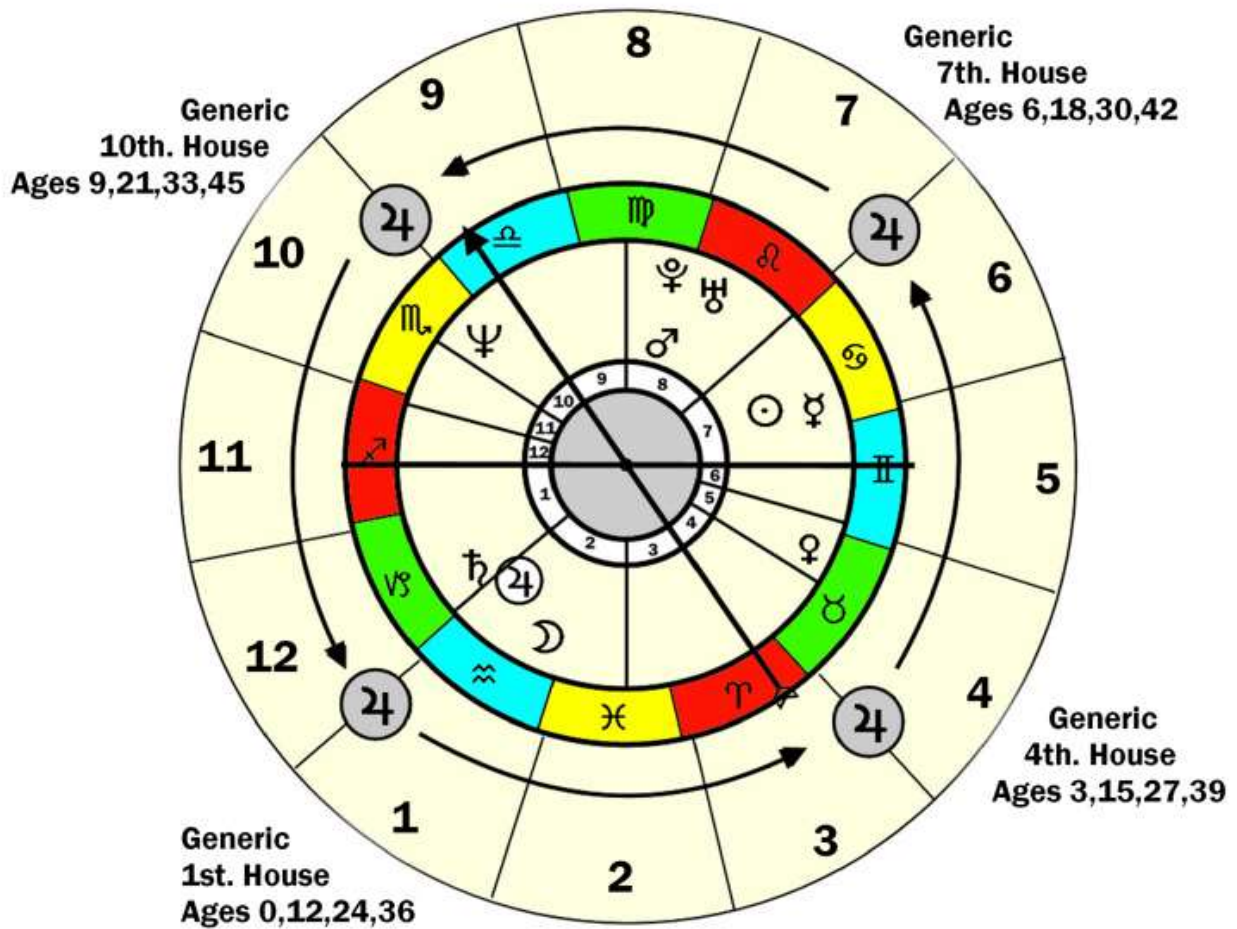

Story from BBC NEWS:

http://news.bbc.co.uk/go/pr/fr/-/1/hi/england/southern_counties/6723911.stm

Published: 2007/06/05 15:51:16 GMT

ASTROLOGY OVERVIEW

HOW A BIRTH CHART IS CONSTRUCTED

ASTROLOGY : HOUSES

SUN HOUSE POSITIONS FOR SUNRISE AND NOON

ASTROLOGY : HOUSES

PATTERN OF THE 12 PERSONAL HOUSES

THE 4 QUADRANTS OF A CHART

ASTROLOGY : HOUSES

JUPITER GENERIC HOUSE DIAGRAM

(EXAMPLE - LADY DIANA SPENCER)

ASTROLOGY LOGARITHMIC TIMESCALE

3 OCTAVES INTRODUCTION

OCTAVES OF THE LOGARITHMIC TIMESCALE AND ZODIAC YEAR

LIFE CYCLE 3 OCTAVES

YEARLY CYCLE 3 OCTAVES OF ZODIAC SIGNS

MONTHLY 3 OCTAVES

LOGARITHMIC TIMESCALE OVERVIEW

ASTROLOGY : SIGNS

ASTROLOGY SIGNS OF THE ZODIAC