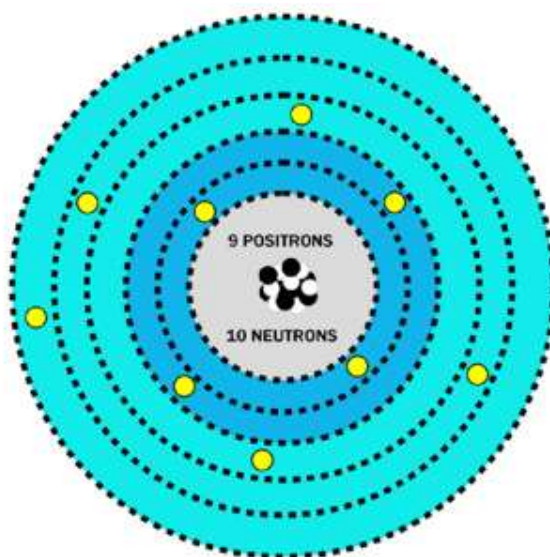

NUMEROLOGY

TABLE : ELECTRONS IN THE FIRST 18 ELEMENTS

					ELECTRON SHELLS AND SUBSHELLS (omitting empty Shell 4 - 4s, 4d, 4p, 4f)												
				Atomic Number (Electrons & Protons)	Shell 1	Main Shell 2				Main Shell 3							
ELEMENT			Neutrons		1s	2s	2p			3s	3p		3d				
Hydrogen	H	Gas	0	1	1												
Helium	He	Gas	2	2	2												
Lithium	Li	Solid	4	3	2	1											
Beryllium	Be	Solid	5	4	2	2											
Boron	B	Solid	6	5	2	2	1										
Carbon	C	Solid	6	6	2	2	2										
Nitrogen	N	Gas	7	7	2	2	2	1									
Oxygen	O	Gas	8	8	2	2	2	2									
Fluorine	F	Gas	10	9	2	2	2	2	1								
Neon	Ne	Gas	10	10	2	2	2	2	2								
Sodium	Na	Solid	12	11	2	2	2	2	2	1							
Magnesium	Mg	Solid	12	12	2	2	2	2	2	2							
Aluminium	Al	Solid	14	13	2	2	2	2	2	2	1						
Silicon	Si	Solid	14	14	2	2	2	2	2	2	2						
Phosphorus	P	Solid	15	15	2	2	2	2	2	2	2	1					
Sulphur	S	Solid	16	16	2	2	2	2	2	2	2	2					
Chlorine	Cl	Gas	18	17	2	2	2	2	2	2	2	2	1				
Argon	Ar	Gas	18	18	2	2	2	2	2	2	2	2	2				

ATOMIC NUMBER 9 - FLUORINE

FLUORINE ATOM
Atomic Number 9

(from the centre outwards)

MAIN SHELL 1 (Single shell*)
*s Shell contains 2 electrons

MAIN SHELL 2 (2 sub shells*)
*s Shell contains 2 electrons
*p Shell (3 sub shells)
(i) 2 electrons
(ii) 2 electrons
(iii) 1 electron