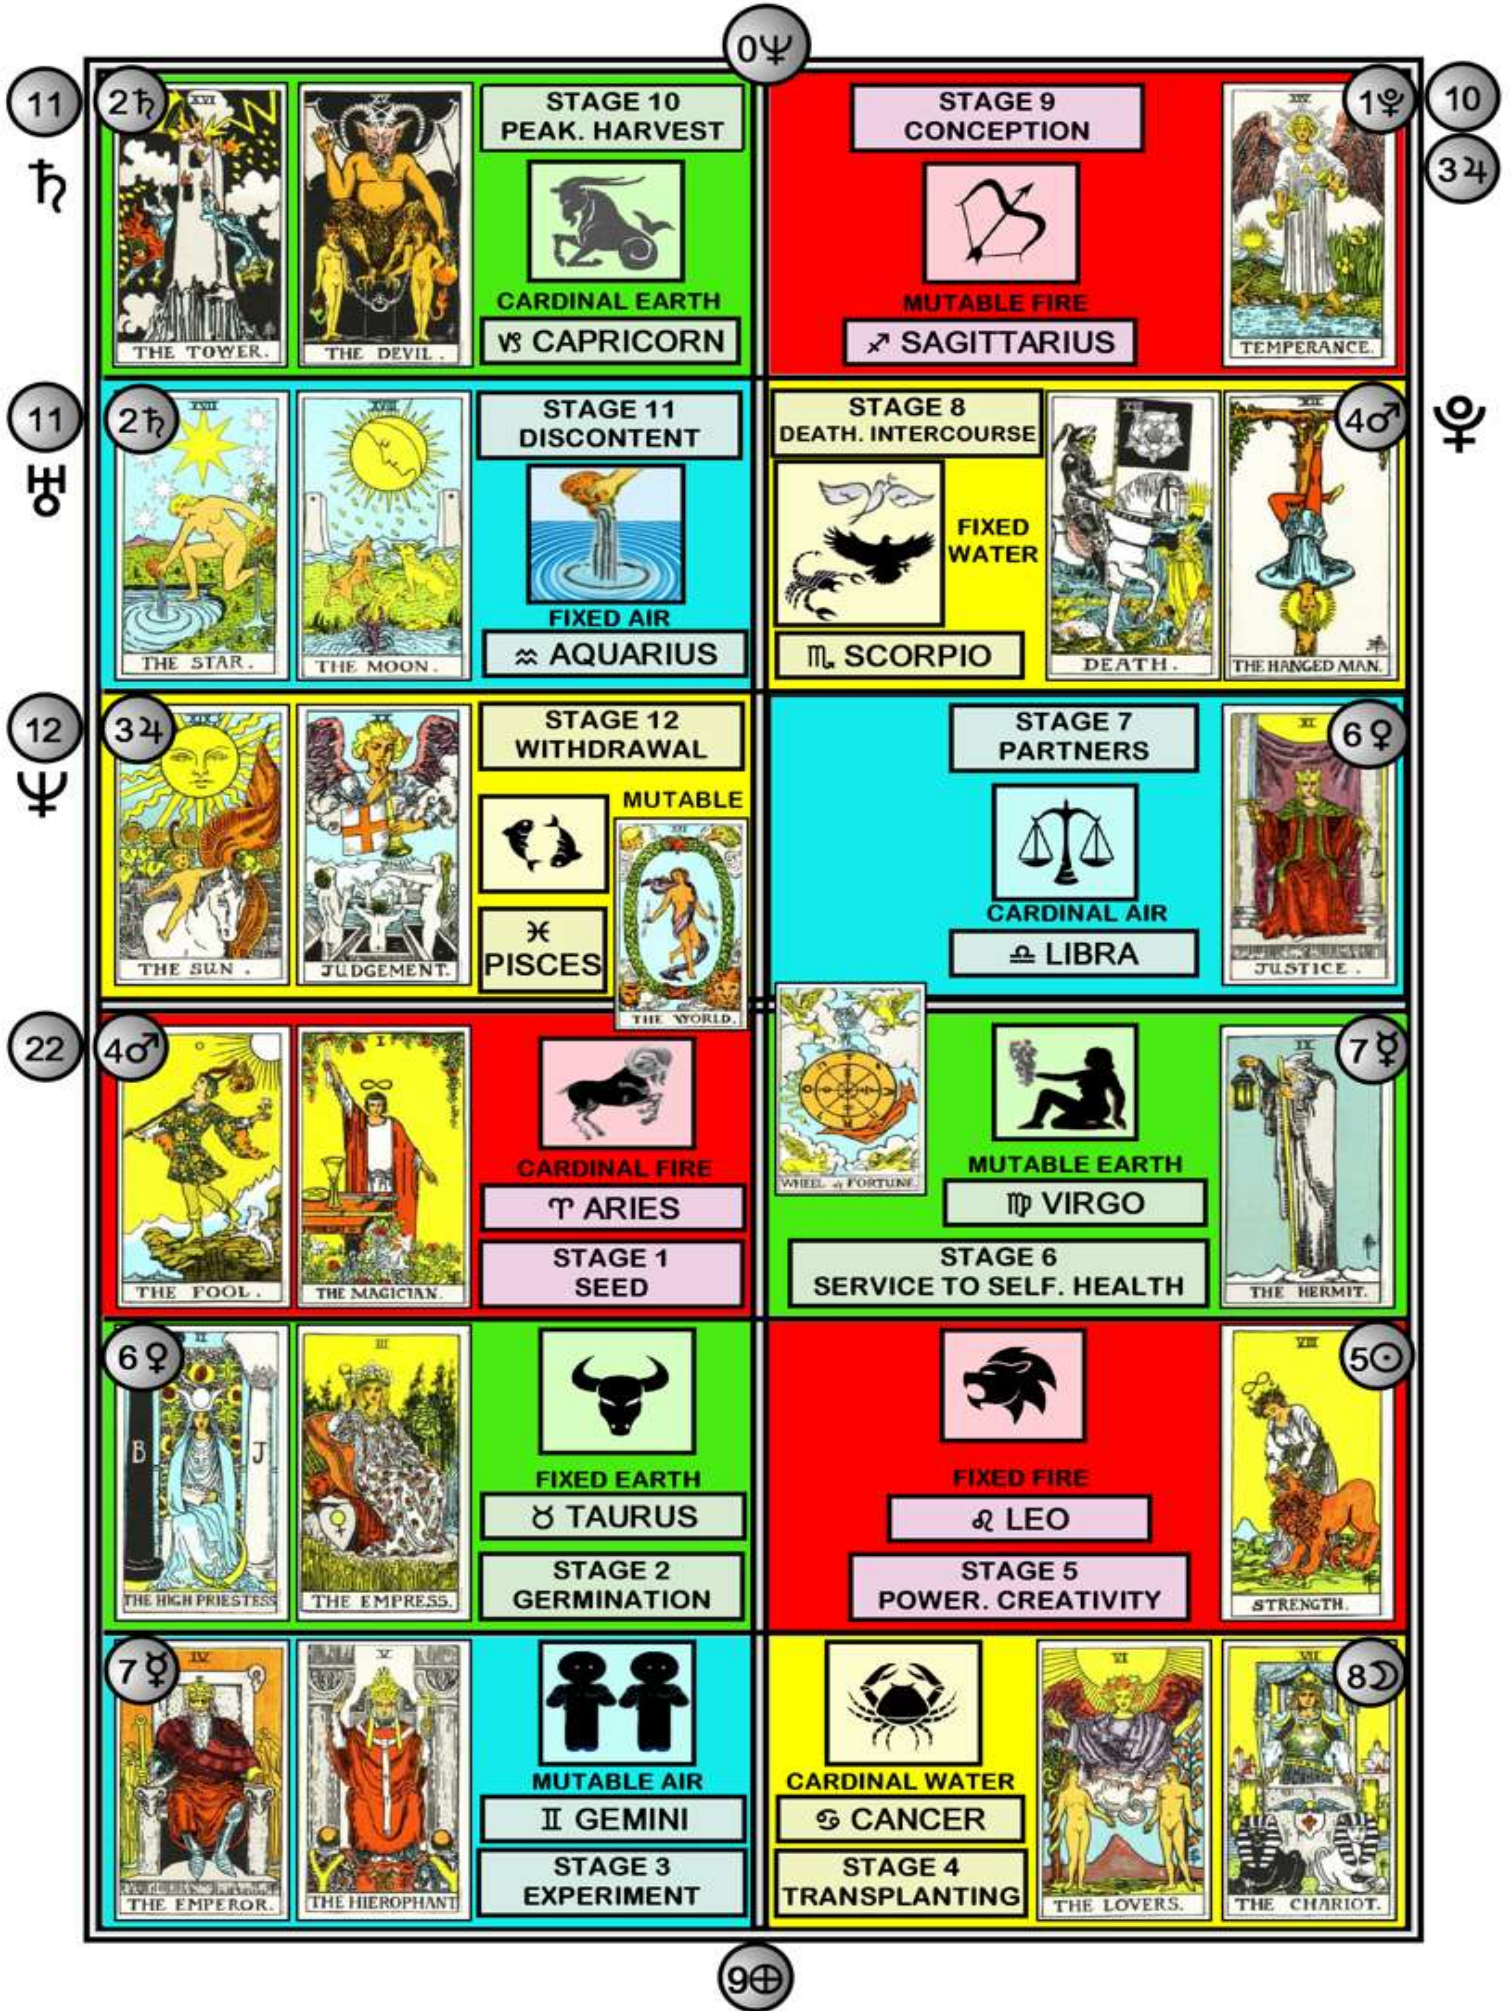

CYCLE OF GROWTH SUMMARY DIAGRAM