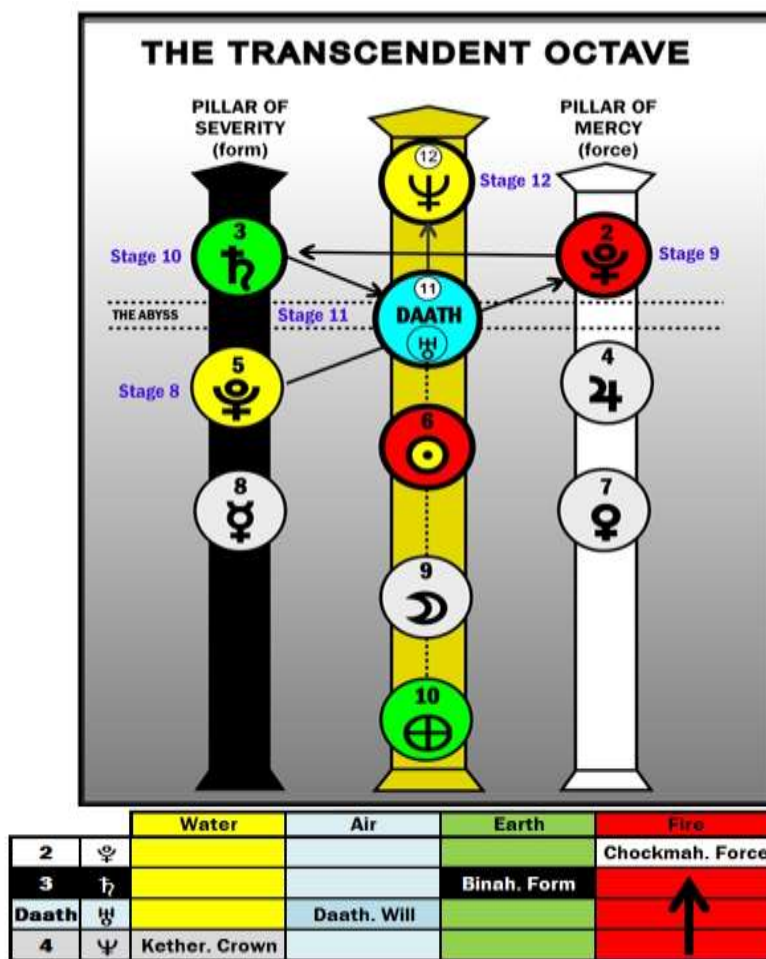

THE KABBALAH TREE OF LIFE

THE TRANSCENDENT OCTAVE