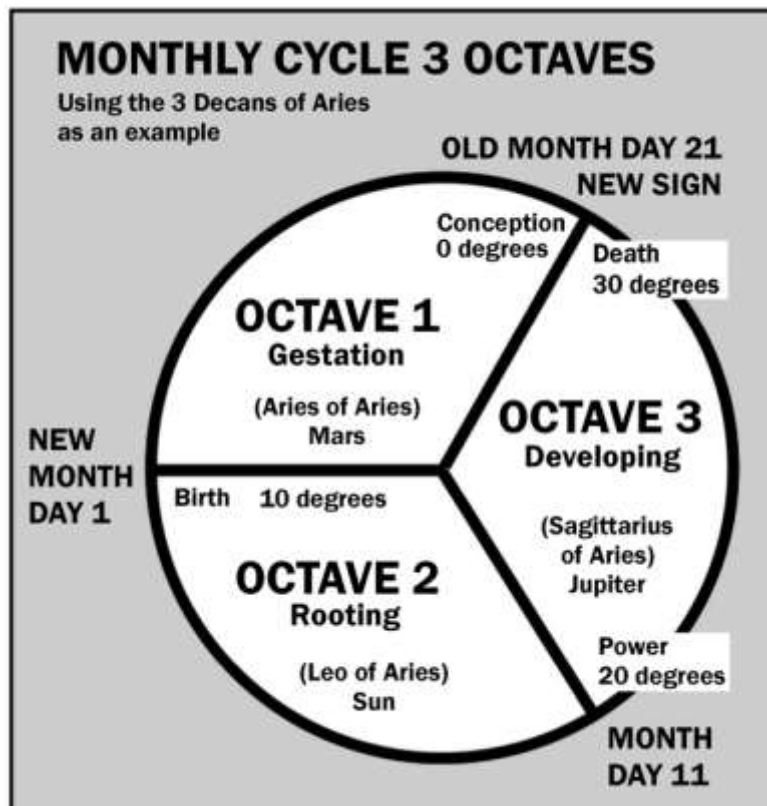

OCTAVES OF THE LOGARITHMIC TIMESCALE AND ZODIAC YEAR

LIFE CYCLE 3 OCTAVES

YEARLY CYCLE 3 OCTAVES OF ZODIAC SIGNS

MONTHLY 3 OCTAVES

LOGARITHMIC TIMESCALE OVERVIEW

ASTROLOGY : SIGNS

ASTROLOGY SIGNS OF THE ZODIAC

ZODIAC SIGNS AND HEALTH

Adapted from "The Horoscope the Road and its Travellers" by Alan Oken

ZODIAC SIGNS AND PARTS OF THE BODY

ZODIAC MAN 1486

(Source : British Library)

ASTROLOGY : SIGNS

ARIES AND LIBRA

TAURUS AND SCORPIO

GEMINI AND SACITTARIUS

CANCER AND CAPRICORN

LEO AND AQUARIUS

VIRGO AND PISCES

ASTROLOGY : THE ZODIAC AGES

TABLE OF ZODIAC AGES

AGES	ELEMENT	FROM	TO	HISTORY	CYCLE OF GROWTH STAGE
Leo	Fixed Fire	11720 BC	9550 BC	Summer heat. End of the last Ice Age	Stage 5 (Power. Creativity)
Cancer	Cardinal Water	9550 BC	7380BC	Farming and small communities.	Stage 4 (Transplanting. Roots)
Gemini	Mutable Air	7380BC	5210 BC	Mesopotamia "experimental city".	Stage 3 (Experiment. Communication)
Taurus	Fixed Earth	5210 BC	3040 BC	The plough. Mining. Cuneiform. The wheel	Stage 2 (Germination. Earth. Nature)
Aries	Cardinal Fire	3040 BC	870 BC	Pyramids. Stone circles. Conquest. Iron	Stage 1 (Seed. Status symbols)
Pisces	Mutable Water	870 BC	1300 AD	Monotheism. Roman Empire fall. Church rulership	Stage 12 (Withdrawal. Confinement)
Aquarius	Fixed Air	1300	3470	Printing. Electronic communication. Democracy	Stage 11 (Discontent Invention. Thinking)
Capricorn	Cardinal Earth	3470	5640	World Government ("1984" ?)	Stage 10 (Social Peak. Harvest)