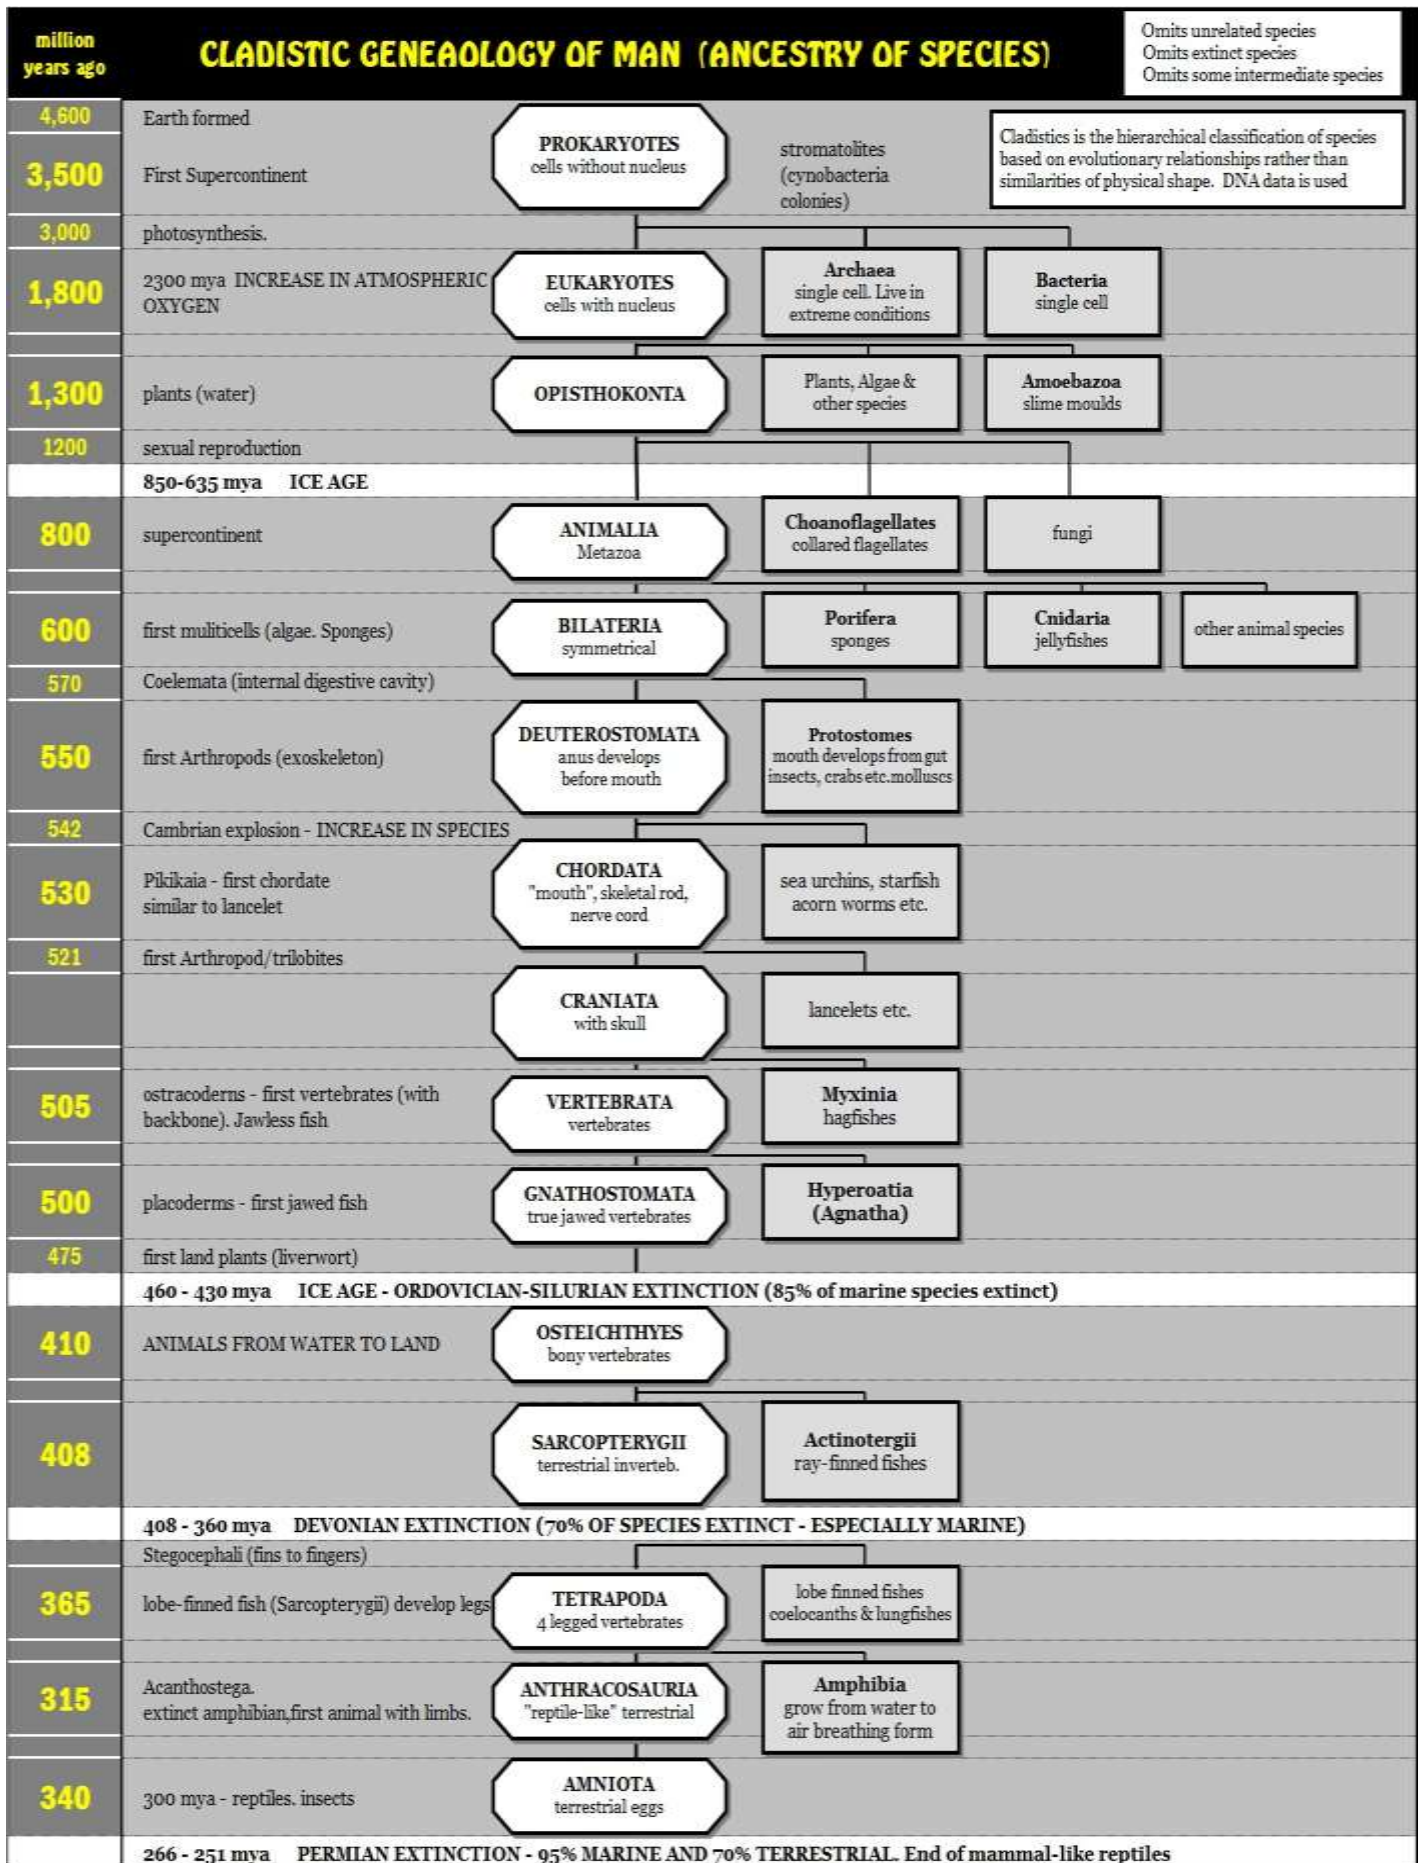

APPENDIX : HUMAN EVOLUTION

TABLE OF EVOLUTION FROM THE FORMATION OF EARTH

PART 1