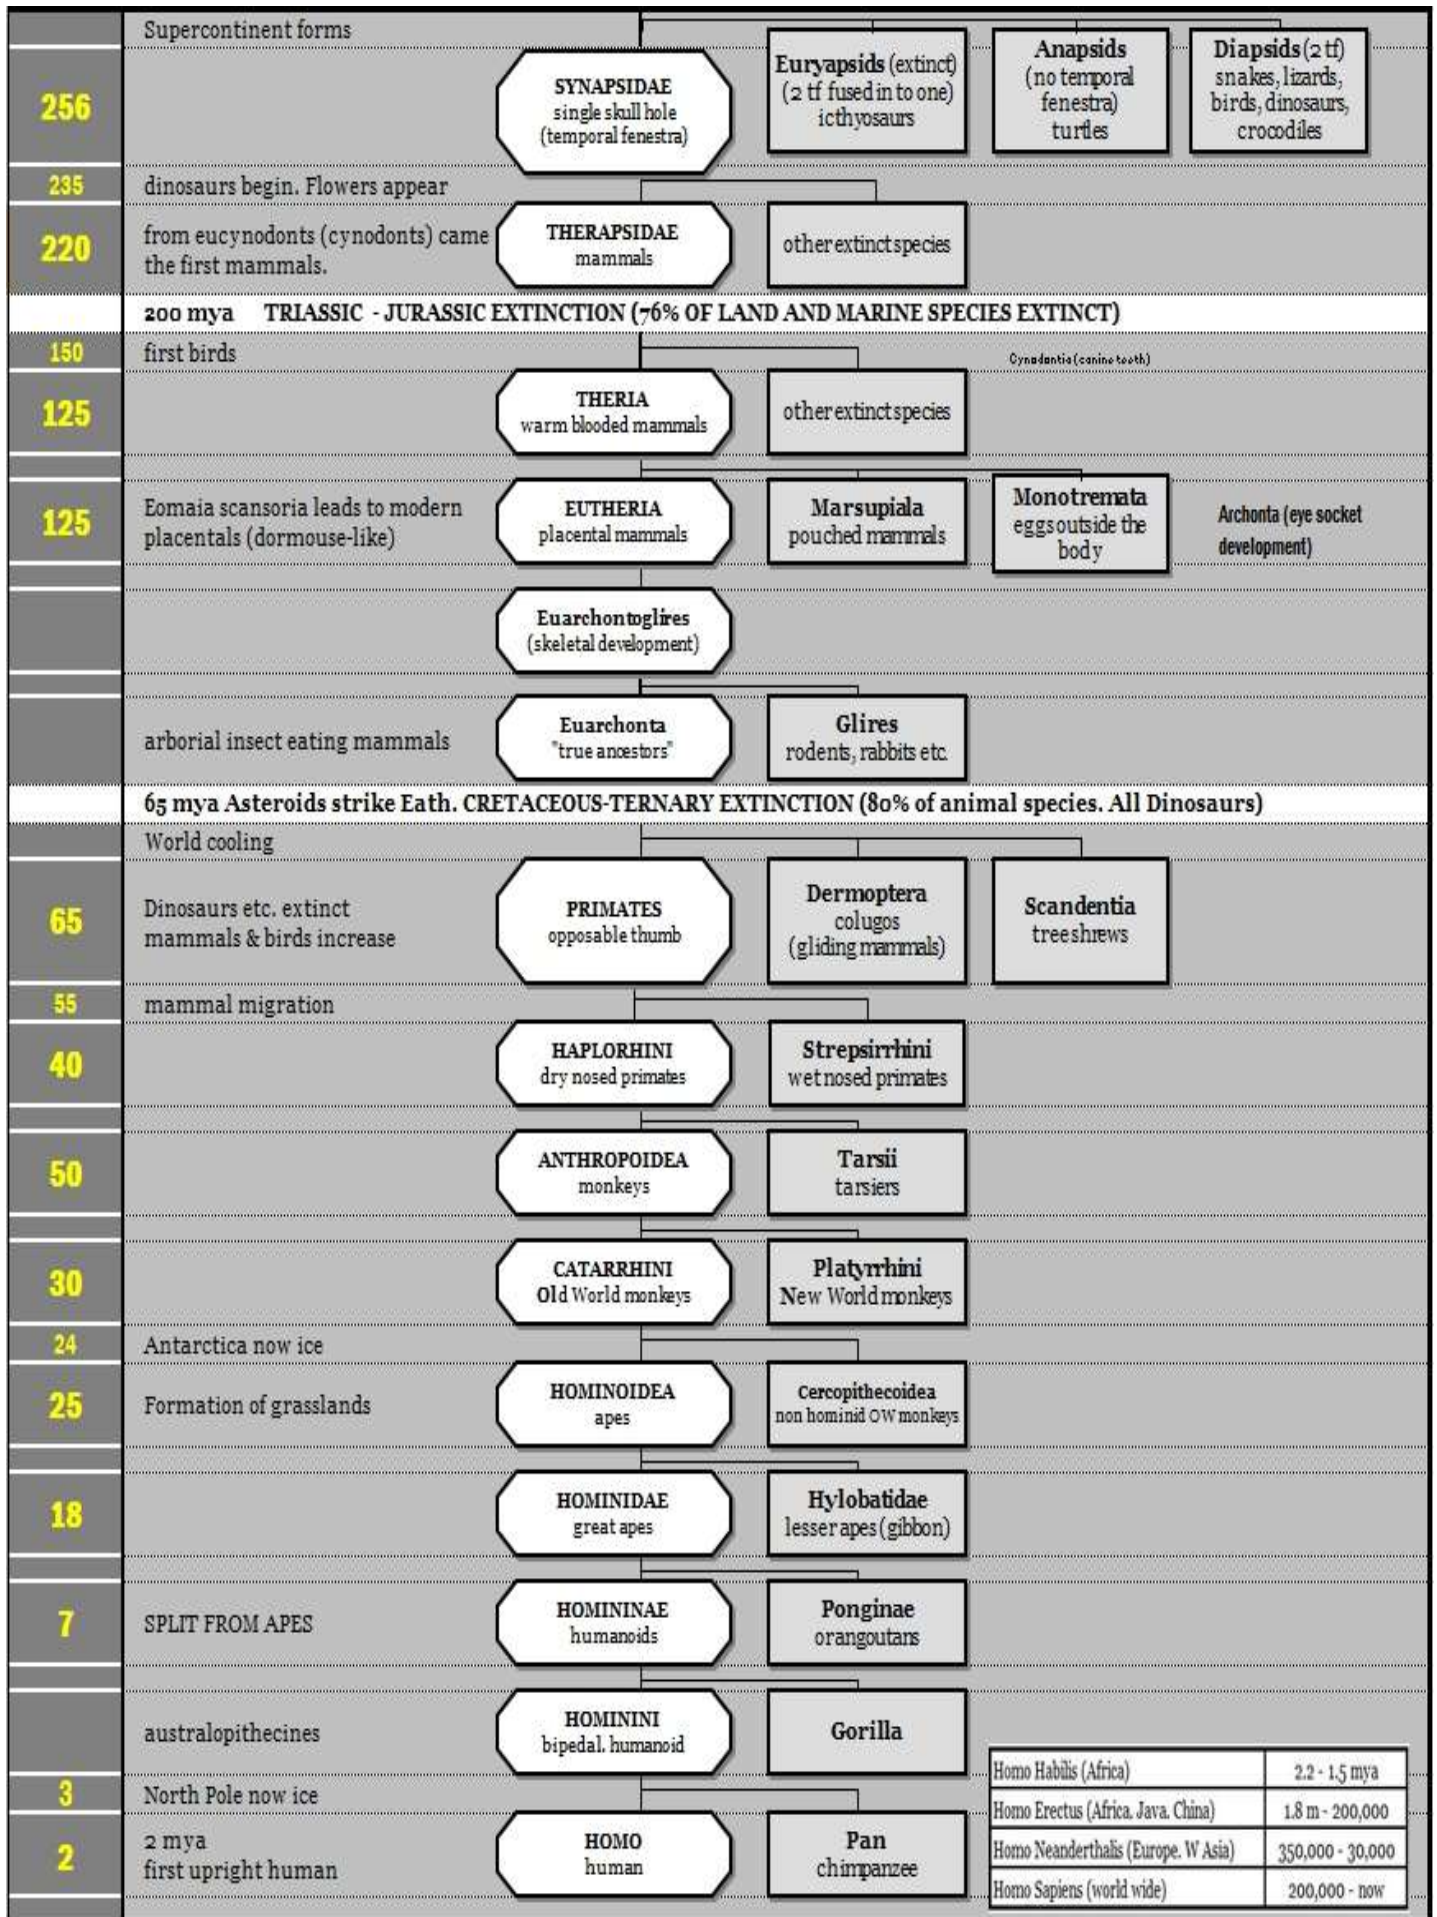

A STONE
The final product is a bead of gold.

APPENDIX : HUMAN EVOLUTION

TABLE OF EVOLUTION FROM THE FORMATION OF EARTH

PART 1

APPENDIX : HUMAN EVOLUTION

PART 2

APPENDIX : HUMAN EVOLUTION

THE MIGRATION OF HOMO SAPIENS OUT OF AFRICA