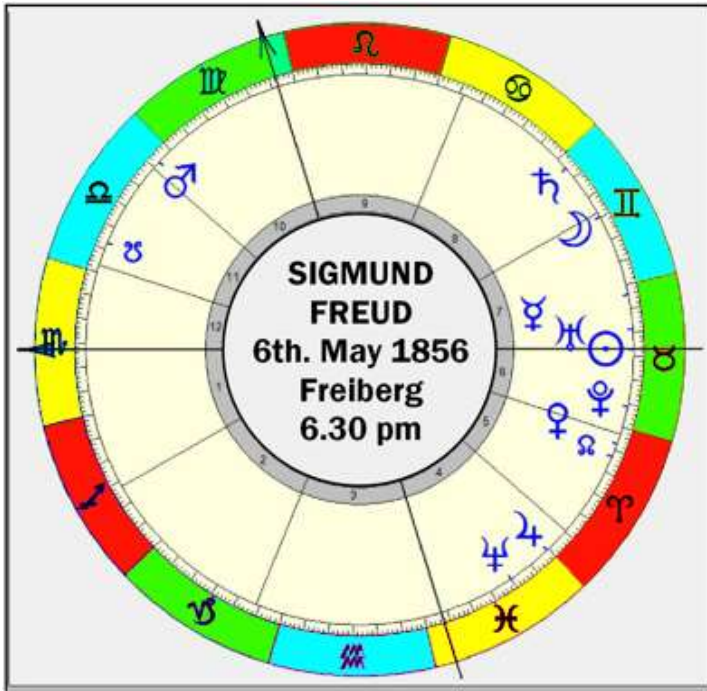

ASTROLOGY : SYNASTRY