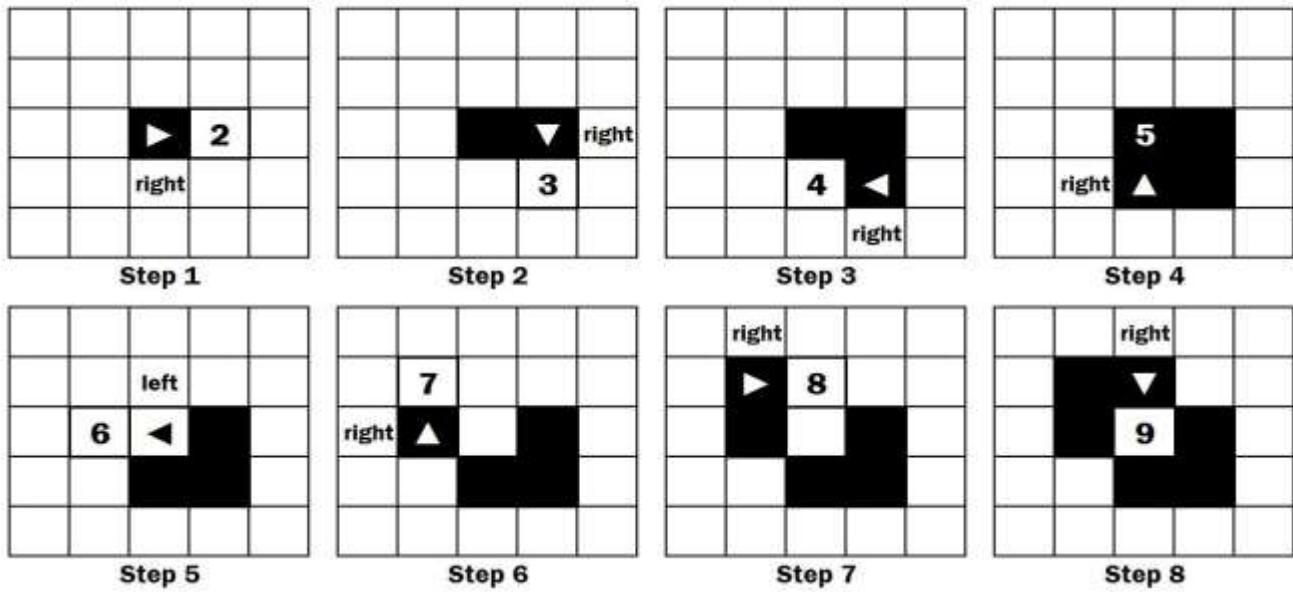

THE PURPOSELESS LIFE

BASIC PROCESS MODELS

1. BASIC MODEL OF ANY PROCESS

2. SOME OF THE OUTPUTS USED AS INPUTS

ASTROLOGY PROCESS MODEL

THE PURPOSELESS LIFE

COMPUTER ALGORITHM "EVOLUTION"

[TO SEE IT WORK ON YOUTUBE CLICK HERE](#)

THE ALGORITHM RULES

THE ALGORITHM RESULT

THE PURPOSELESS LIFE

FRACTALS : A FERN LEAF DISSECTION

DNA STRAND REPRODUCTION

PSYCHOLOGY DEVELOPMENT MODELS

FREUD'S MODEL OF THE PSYCHE AND MASLOW'S "HIERARCHY OF NEEDS"