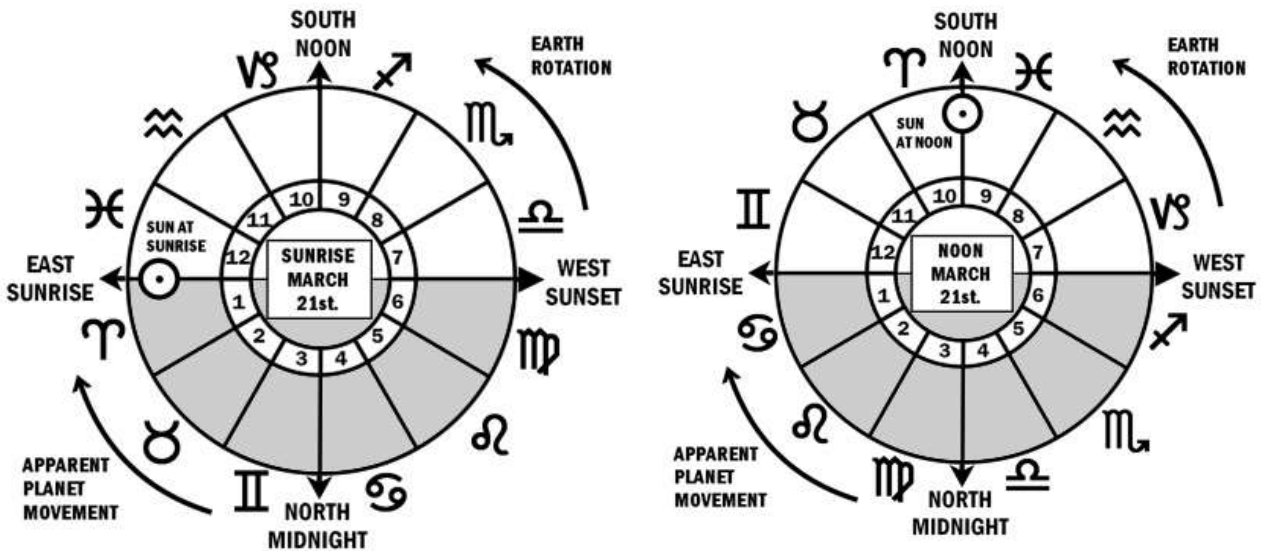

Story from BBC NEWS:

http://news.bbc.co.uk/go/pr/fr/-/1/hi/england/southern_counties/6723911.stm

Published: 2007/06/05 15:51:16 GMT

ASTROLOGY OVERVIEW

HOW A BIRTH CHART IS CONSTRUCTED

ASTROLOGY : HOUSES

SUN HOUSE POSITIONS FOR SUNRISE AND NOON