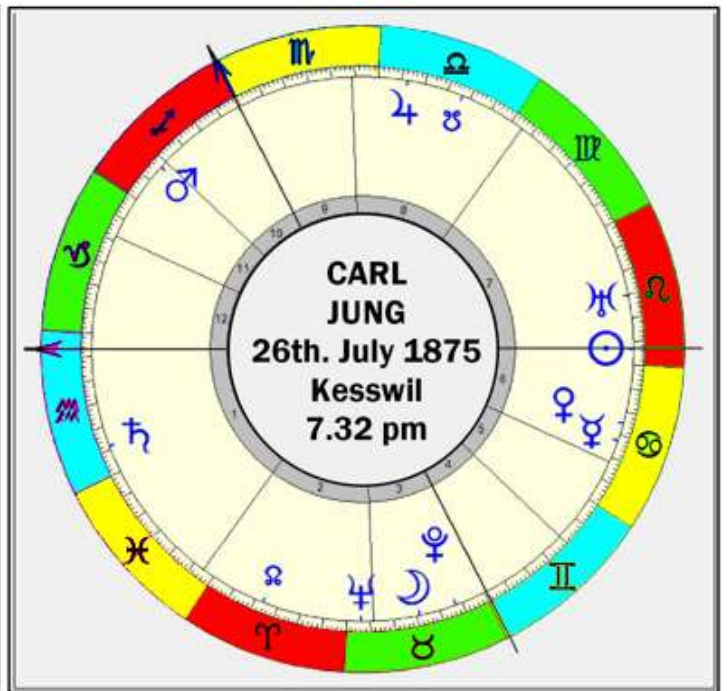

ASTROLOGY : SYNASTRY