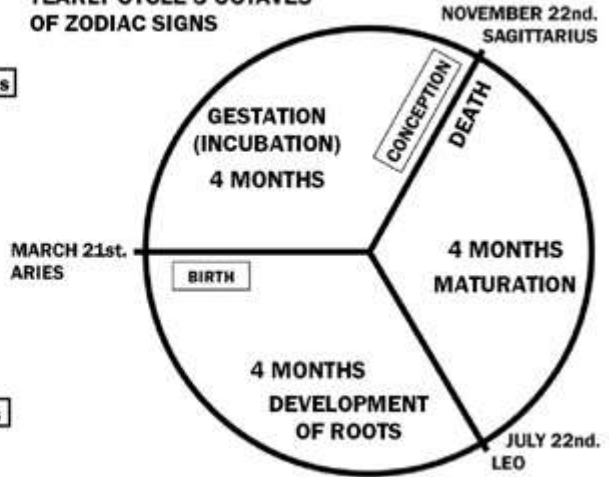

Story from BBC NEWS:

http://news.bbc.co.uk/go/pr/fr/-/1/hi/england/southern_counties/6723911.stm

Published: 2007/06/05 15:51:16 GMT

ASTROLOGY OVERVIEW

HOW A BIRTH CHART IS CONSTRUCTED

ASTROLOGY : HOUSES

SUN HOUSE POSITIONS FOR SUNRISE AND NOON

ASTROLOGY : HOUSES

PATTERN OF THE 12 PERSONAL HOUSES

THE 4 QUADRANTS OF A CHART

ASTROLOGY : HOUSES

JUPITER GENERIC HOUSE DIAGRAM

(EXAMPLE - LADY DIANA SPENCER)

ASTROLOGY LOGARITHMIC TIMESCALE

3 OCTAVES INTRODUCTION

OCTAVES OF THE LOGARITHMIC TIMESCALE AND ZODIAC YEAR

LIFE CYCLE 3 OCTAVES

YEARLY CYCLE 3 OCTAVES OF ZODIAC SIGNS

MONTHLY 3 OCTAVES

LOGARITHMIC TIMESCALE OVERVIEW

ASTROLOGY : SIGNS

ASTROLOGY SIGNS OF THE ZODIAC

ZODIAC SIGNS AND HEALTH

Adapted from "The Horoscope the Road and its Travellers" by Alan Oken

ZODIAC SIGNS AND PARTS OF THE BODY

ZODIAC MAN 1486

(Source : British Library)

ASTROLOGY : SIGNS

ARIES AND LIBRA

TAURUS AND SCORPIO