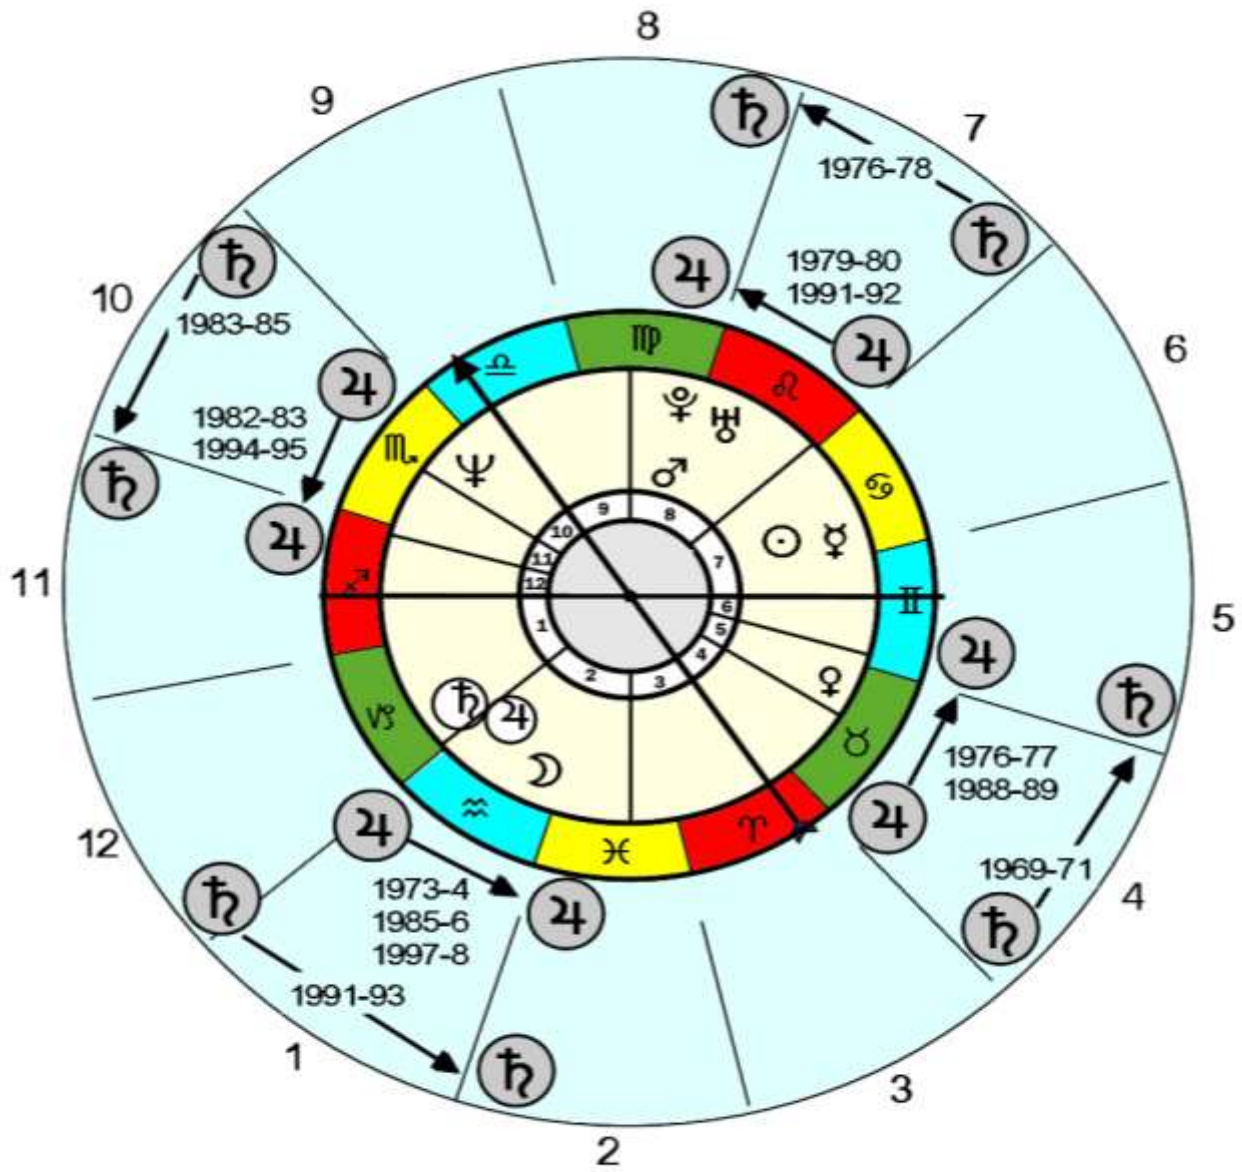

ASTROLOGY : CHART EXAMPLES

LADY DIANA SPENCER : LIFE DIARY

GENERIC HOUSES

	Age	Year	Event	Ju	Sa	Ur
13	12	1973	* West Heath Boarding School	1		
14	13	1974		2		
15	14	1975	Death of grandfather. Move to Althorp - family ancestral home	3		3
16	15	1976	Went to finishing school in Switzerland.	4	7	
17	16	1977	First met Prince Charles. Left school	5	7	
18	17	1978	First job as nanny. Moved to London	6		
19	18	1979		7		
20	19	1980	Met Charles at Balmoral	8		
21	20	1981	First public appearance with Charles. Married	9		
22	21	1982	Prince William born	10		4
23	22	1983	Visit Australia and Canada. Took William. Represented The Queen	11	10	
24	23	1984	Prince Harry born	12	10	
25	24	1985	Suicide attempt. Audience with the Pope. Visited AIDS victims	1		
26	25	1986	Visit British Columbia. Charles with Camilla Parker-Bowles	2		
27	26	1987	Portugal. Germany.France	3		
28	27	1988	Separation from Charles	4		
29	28	1989	Charles and Diana living apart	5		5
30	29	1990	Diana linked with James Gilbey	6		
31	30	1991		7	1	
32	31	1992	Father died. Official announcement of the separation	8	1	
33	32	1993		9		
34	33	1994	Published leaked telephone calls	10		
35	34	1995	Queen asked them to end marriage. Charles agreed. Diana disagree	11		
36	35	1996	Official divorce. First holiday with Dodi Al Fayed. Sold dresses.	12		6
37	36	1997	Visited Angola land mine victims. DIED	1	4	
38	37	1998		2	4	
39	38	1999		3		

ASTROLOGY : CHART EXAMPLES

GENERIC TRANSIT CHART EXAMPLE