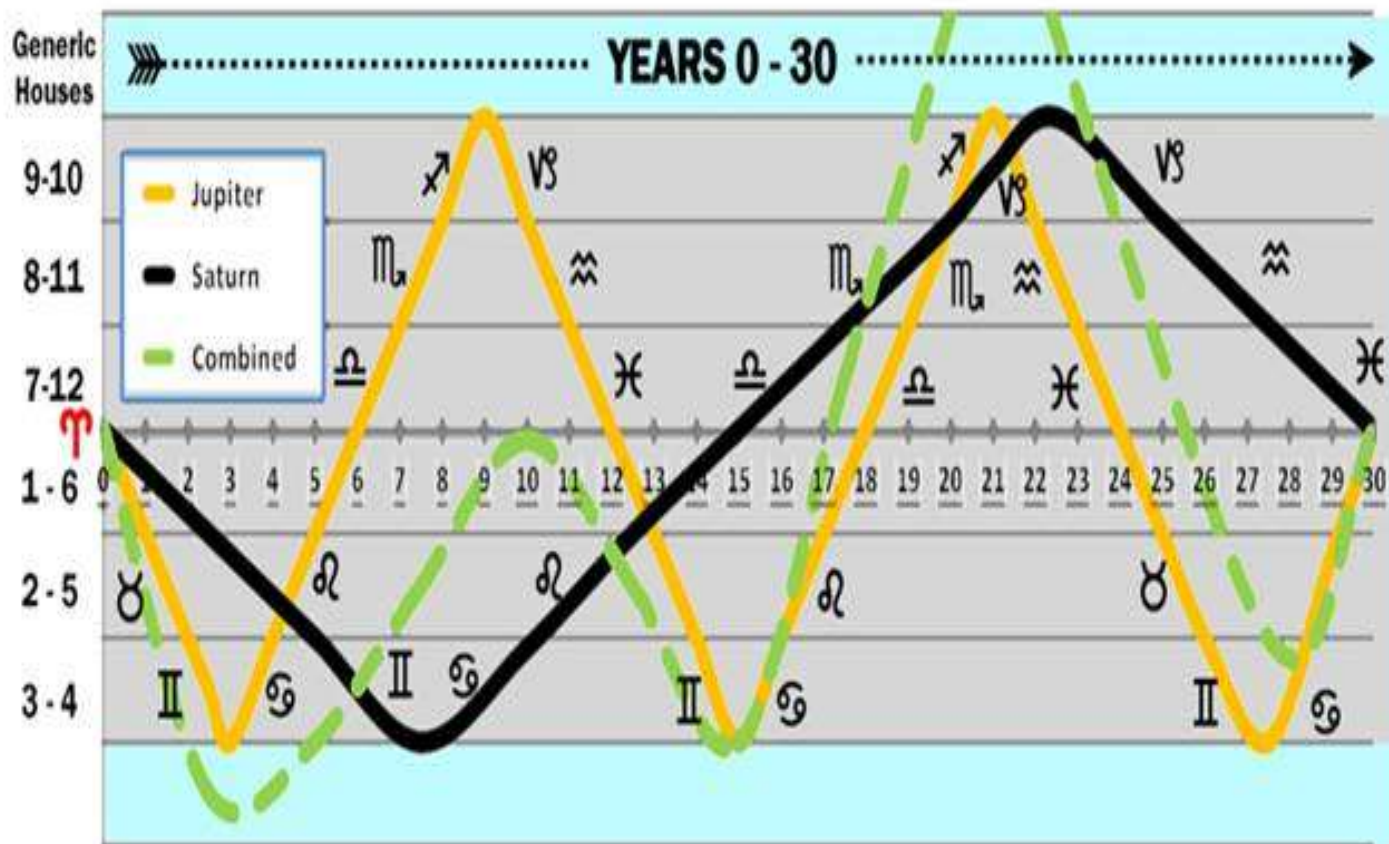

NUMBER ZERO – BINARY 0 - NEPTUNE

The Tree of Life
and Neptune

NUMEROLOGY

NUMBER 1 – BINARY 1 – PLUTO

NUMBER 2 – BINARY 10 - SATURN

2 BASIC
HEMISPHERES
IN ASTROLOGY

THE
I CHING
SYMBOL
DEVELOPMENT

1

2

3

NUMEROLOGY

NUMBER 3 – BINARY 11 - JUPITER

The Psychology models are described in more detail in the chapter mentioned below

NUMEROLOGY

WAVE INTERFERENCE PATTERN (3 FROM 2)

NUMEROLOGY