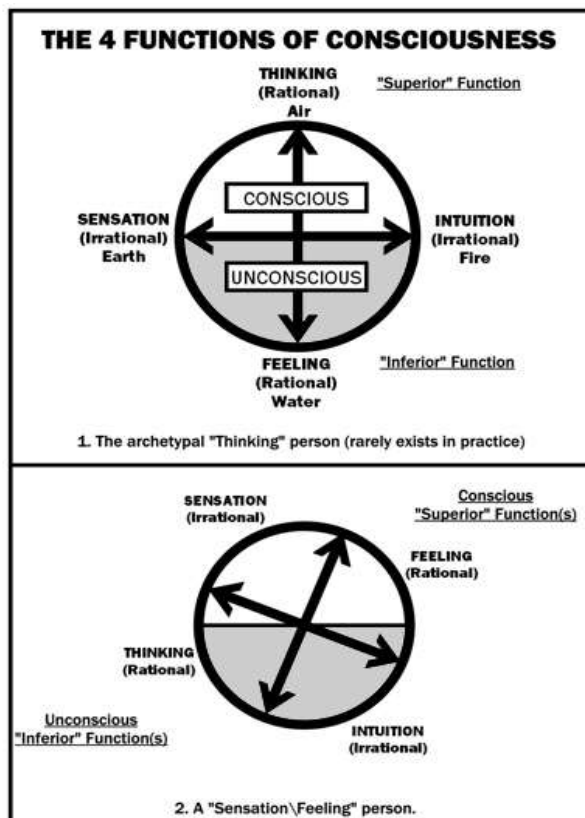

THE 4 ELEMENTS – THE 4 FUNCTIONS

THE 4 ELEMENTS

		FIRE	AIR	WATER	EARTH
4 Nuclear Forces	Atomic Level	Weak (atomic) [Fire of Earth] ?	Electromagnetic [Air of Earth] ?	Strong (atomic) [Water of Earth] ?	Gravity [Earth of Earth]
4 States of Matter	Molecular Level	Plasma [Fire of Earth]	Gas [Air of Earth]	Liquid [Water of Earth]	Solid [Earth of Earth]
5 Senses	Perception via nerves	Sight [Fire of Air]	Hearing [Air of Air]	Taste/Smell [Water of Air]	Touch [Earth of Air]
4 Functions (C.G.Jung)	Mind/Brain	Intuition [Fire of Water]	Thinking [Air of Water]	Feeling [Water of Water]	Sensation [Earth of Water]
	Triplicity	POSITIVE	POSITIVE	NEGATIVE	NEGATIVE
4 Zodiac Elements (4 Triplicities)	Cardinal	Aries	Libra	Cancer	Capricorn
	Fixed	Leo	Aquarius	Scorpio	Taurus
	Mutable	Sagittarius	Gemini	Pisces	Virgo

THE 4 FUNCTIONS OF CONSCIOUSNESS (JUNG)