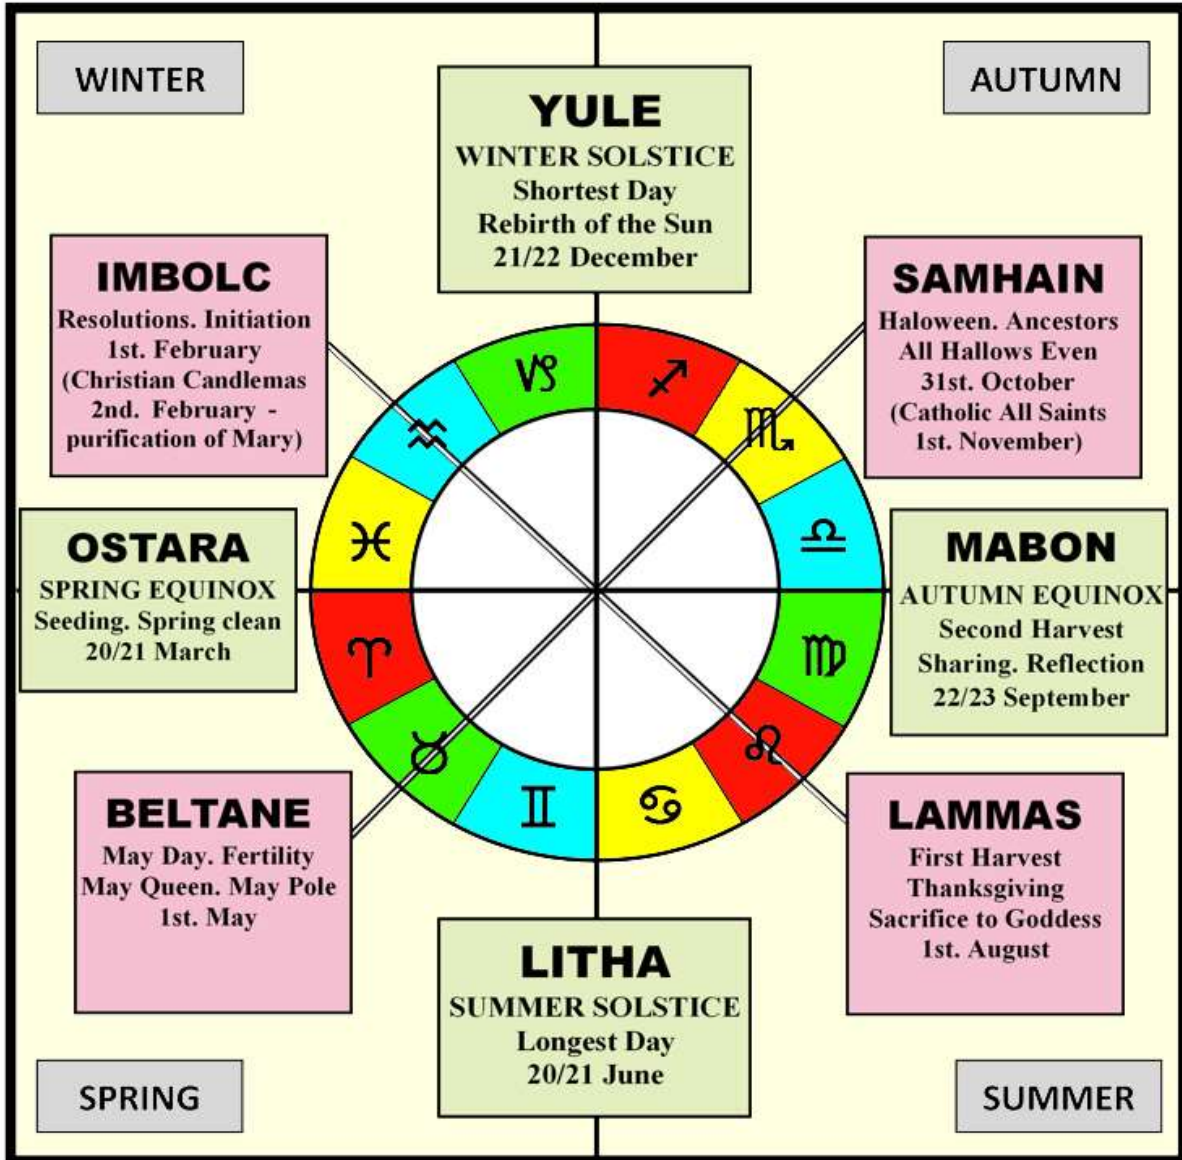

THE CALENDAR

THE PAGAN CYCLE AND NUMBER 8