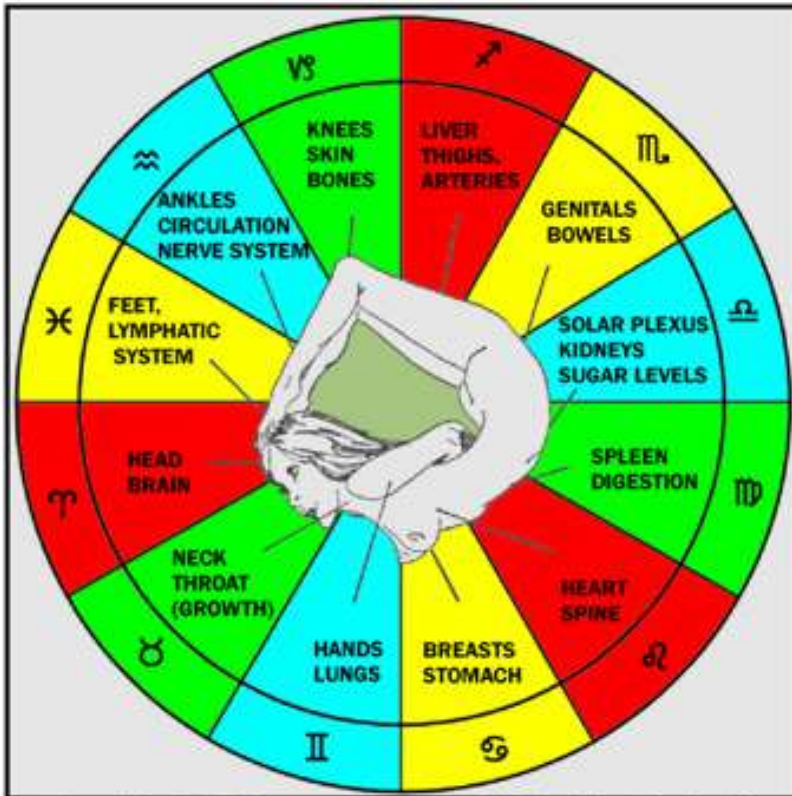

OCTAVES OF THE LOGARITHMIC TIMESCALE AND ZODIAC YEAR

LIFE CYCLE 3 OCTAVES

YEARLY CYCLE 3 OCTAVES OF ZODIAC SIGNS

MONTHLY 3 OCTAVES

LOGARITHMIC TIMESCALE OVERVIEW

ASTROLOGY : SIGNS

ASTROLOGY SIGNS OF THE ZODIAC

ZODIAC SIGNS AND HEALTH

Adapted from "The Horoscope the Road and its Travellers" by Alan Oken

ZODIAC SIGNS AND PARTS OF THE BODY

ZODIAC MAN 1486

(Source : British Library)

ASTROLOGY : SIGNS

ARIES AND LIBRA

TAURUS AND SCORPIO