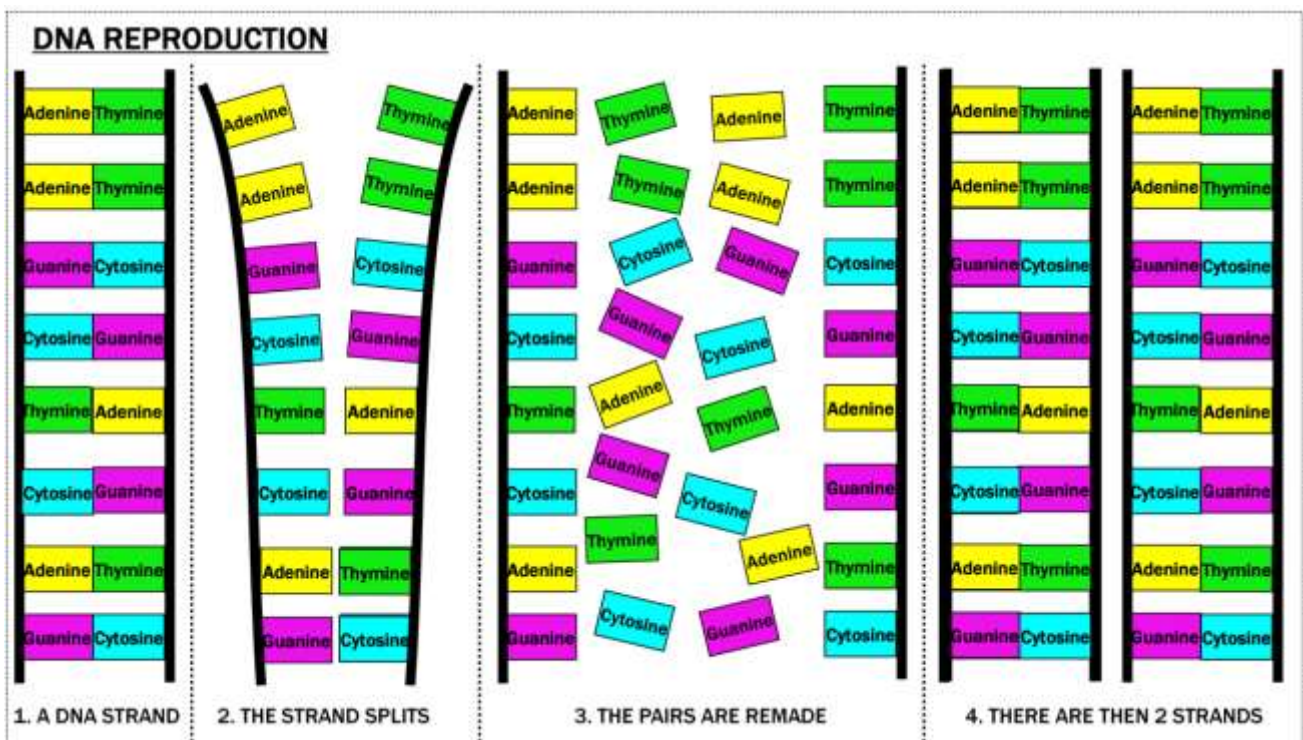

THE ALGORITHM RULES

THE ALGORITHM RESULT

THE PURPOSELESS LIFE

FRACTALS : A FERN LEAF DISSECTION

DNA STRAND REPRODUCTION

PSYCHOLOGY DEVELOPMENT MODELS

FREUD'S MODEL OF THE PSYCHE AND MASLOW'S "HIERARCHY OF NEEDS"

PSYCHOLOGY DEVELOPMENT MODELS

THE JUNGIAN INDIVIDUATION DEVELOPMENT MODEL

C. G. JUNG PROCESS OF INDIVIDUATION

The Ego becomes conscious of itself followed by awareness of the separate Self

POSITION AT BIRTH
The Ego begins as an unconscious potential contained in the Self.