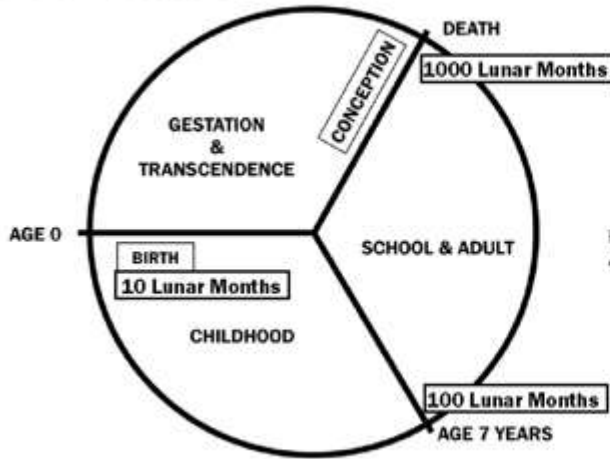

Story from BBC NEWS:

http://news.bbc.co.uk/go/pr/fr/-/1/hi/england/southern_counties/6723911.stm

Published: 2007/06/05 15:51:16 GMT

ASTROLOGY OVERVIEW

HOW A BIRTH CHART IS CONSTRUCTED

ASTROLOGY : HOUSES

SUN HOUSE POSITIONS FOR SUNRISE AND NOON

ASTROLOGY : HOUSES

PATTERN OF THE 12 PERSONAL HOUSES

THE 4 QUADRANTS OF A CHART

ASTROLOGY : HOUSES

JUPITER GENERIC HOUSE DIAGRAM

(EXAMPLE - LADY DIANA SPENCER)

ASTROLOGY LOGARITHMIC TIMESCALE

3 OCTAVES INTRODUCTION

OCTAVES OF THE LOGARITHMIC TIMESCALE AND ZODIAC YEAR

LIFE CYCLE 3 OCTAVES

YEARLY CYCLE 3 OCTAVES OF ZODIAC SIGNS

MONTHLY 3 OCTAVES

LOGARITHMIC TIMESCALE OVERVIEW

ASTROLOGY : SIGNS

ASTROLOGY SIGNS OF THE ZODIAC