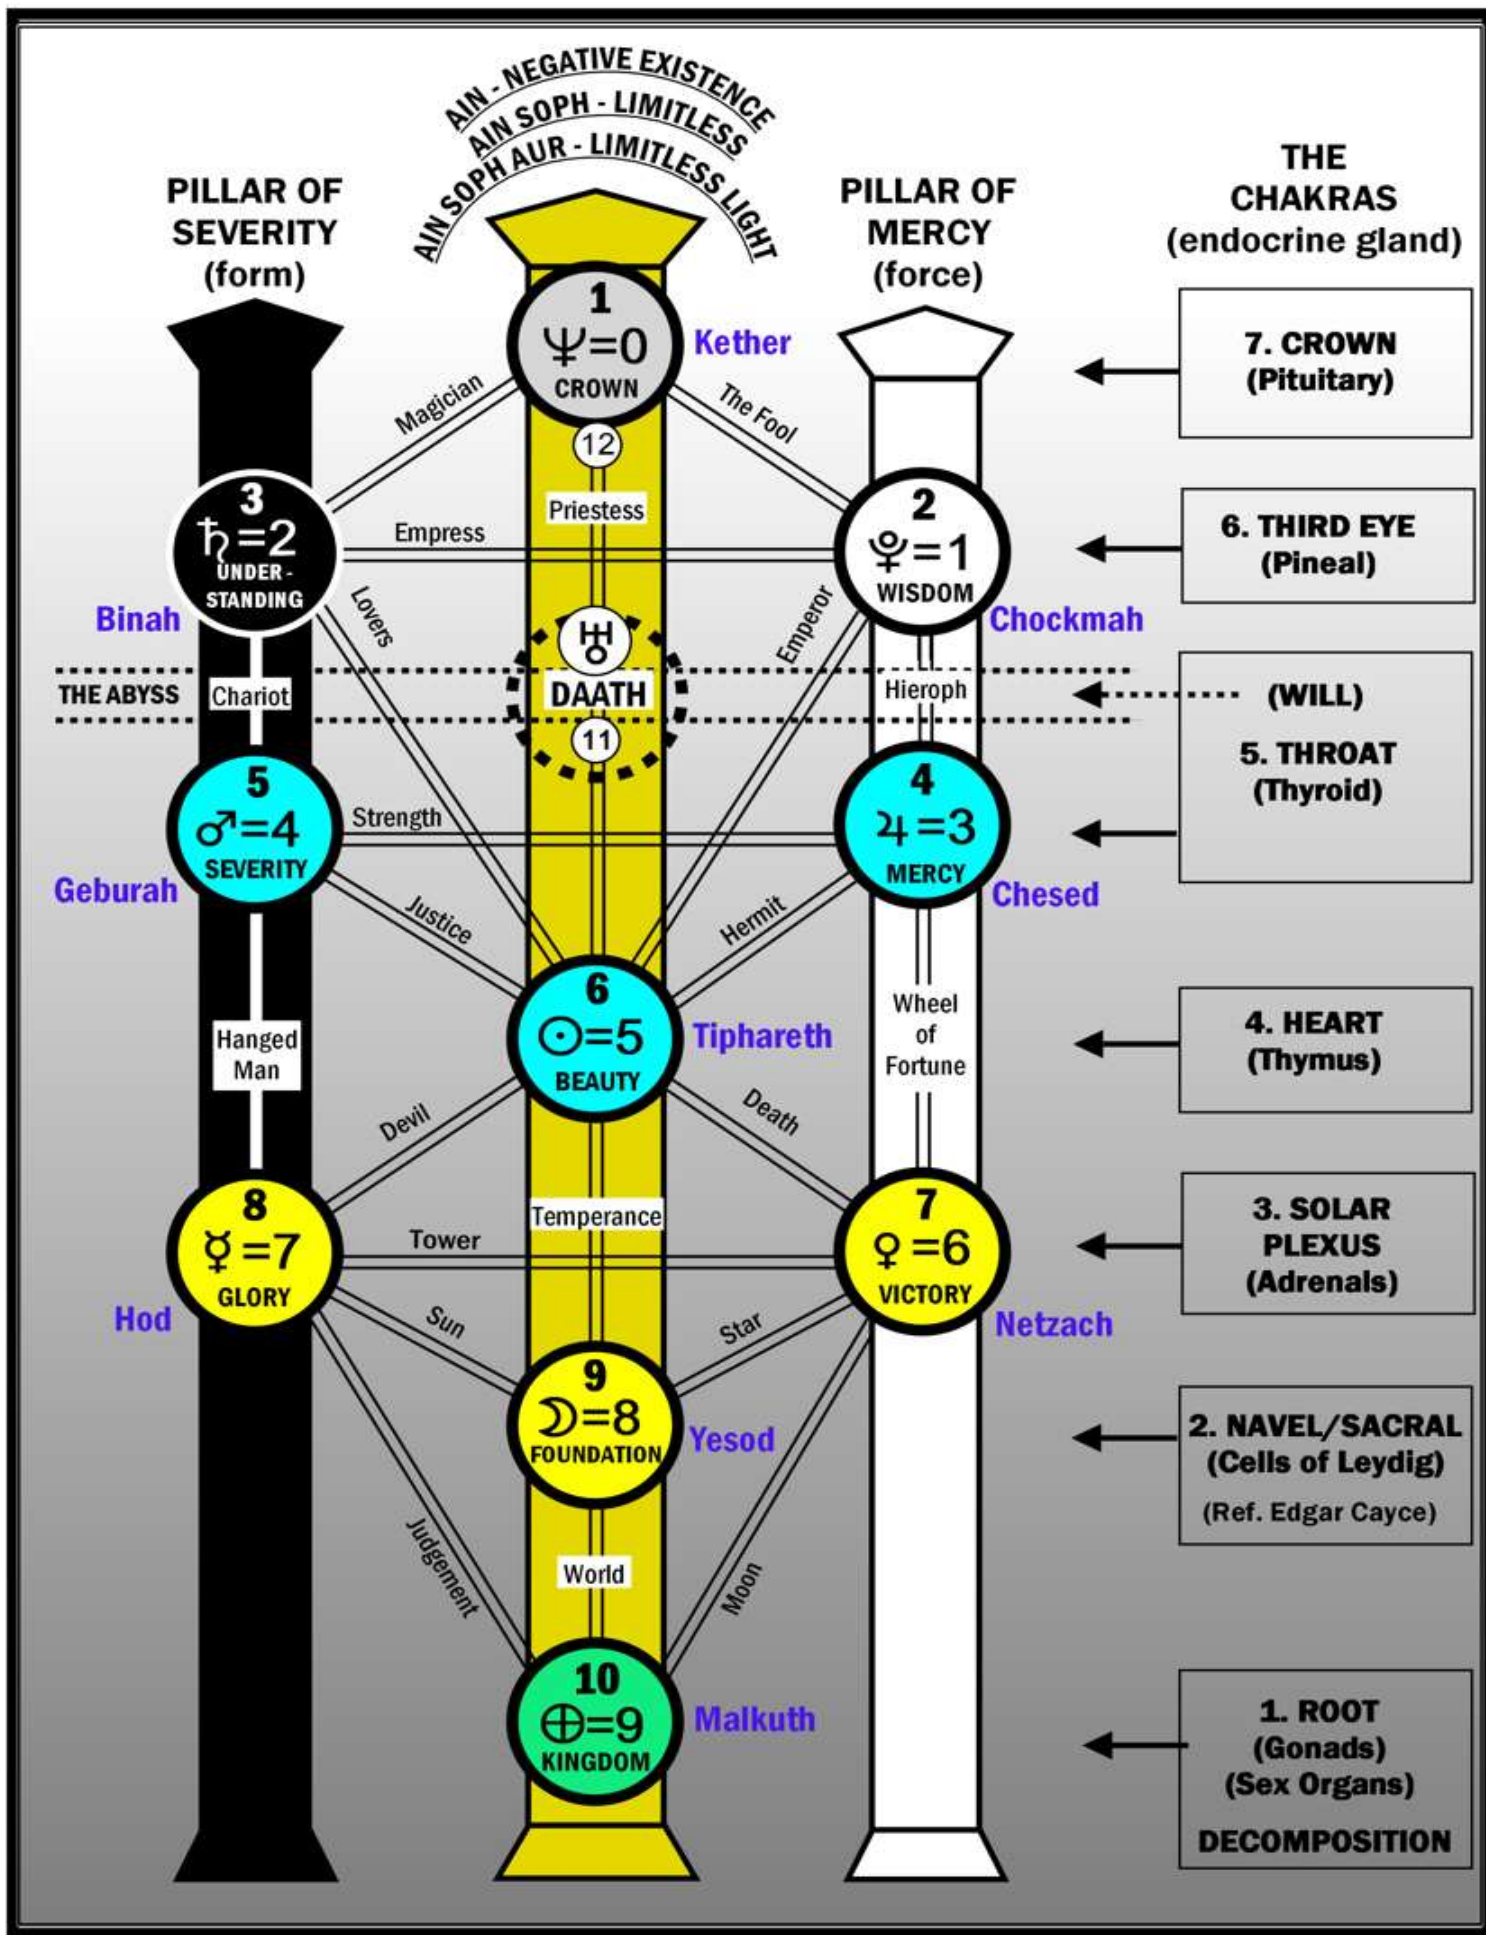

XI. JUSTICE

THE TAROT

CYCLE OF GROWTH STAGE 8 (SEX. DEATH)

XII. THE HANGED MAN

XIII. DEATH

THE KABBALAH TREE OF LIFE

THE KABBALAH TREE OF LIFE

SEPHIRAH 1 : KETHER - NEPTUNE