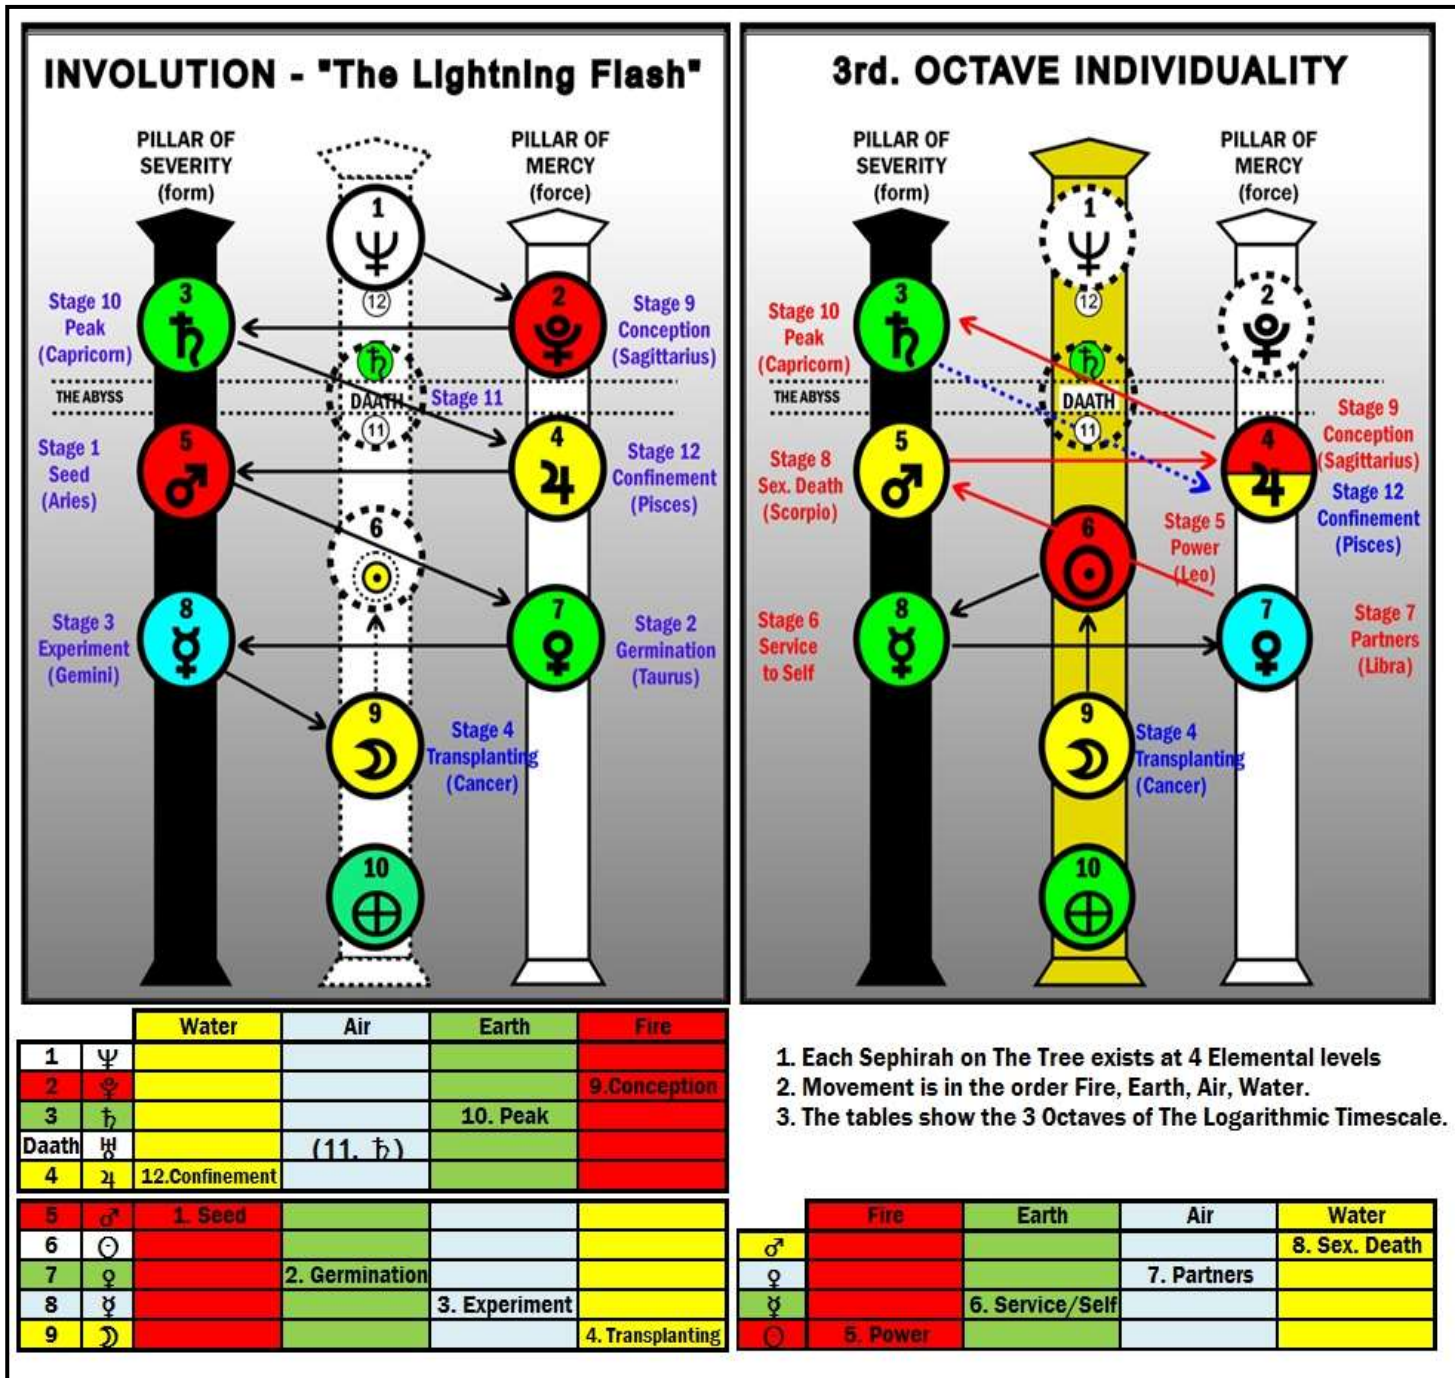

3 OCTAVES OF THE LOGARITHMIC TIMESCALE