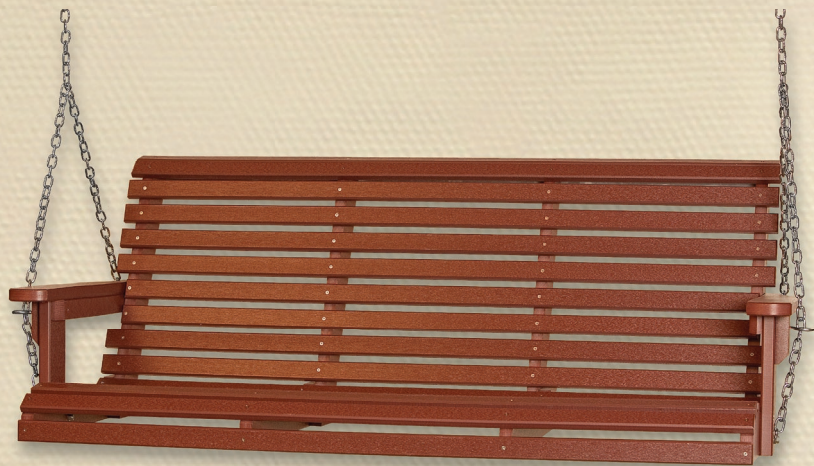

Shown in Green

Shown in Cherry

Also Available

412 Crest Villa 2' Rocker

Shown in White