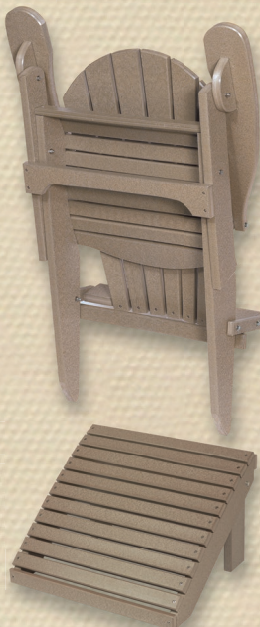

Backyard furnishings™

Beautiful poly furniture
made for your great outdoors

Adirondack

212 Adirondack 2' Rocker

Shown in Green

202 Adirondack 2' Glider

Shown in Bright Red on Black

Cup Holder

Shown in Weathered Wood

Optional on all Chairs

2414 Accent Table

Shown in Bright Red on Black

202-2 Gliding Ottoman

Shown in Bright Red on Black

232-2 Leg Rest

Shown in Weathered Wood

232 Adirondack 2' Folding Chair

Shown in Weathered Wood

202SW Adirondack Swivel Glider

Shown in Cherry

225 Adirondack 5' Swing

Shown in turquoise on Black

224 Adirondack 4' Swing

Shown in Lime on Black

205 Adirondack 5' Glider

Shown in Tudor Brown

204 Adirondack 4' Glider

Shown in Weathered Wood

2401 Solitary Fan Table

Shown in Green

2442 Fusion Fan Table

Shown in Weathered Wood on Black.
Ask us how it works!