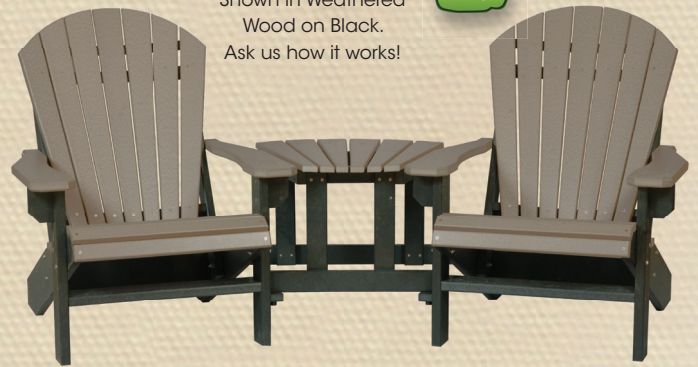

205 Adirondack 5' Glider

Shown in Tudor Brown

204 Adirondack 4' Glider

Shown in Weathered Wood

2401 Solitary Fan Table

Shown in Green

2442 Fusion Fan Table

Shown in Weathered Wood on Black.
Ask us how it works!