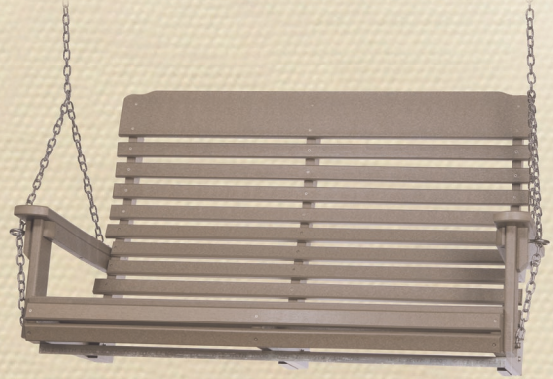

205 Adirondack 5' Glider

Shown in Tudor Brown

204 Adirondack 4' Glider

Shown in Weathered Wood

2401 Solitary Fan Table

Shown in Green

2442 Fusion Fan Table

Shown in Weathered Wood on Black.
Ask us how it works!

242 Stationary Adirondack Chair

Shown in Green

242 Stationary Adirondack Chair

Shown in Weathered Wood on Black

Tiara Vista

305 Tiara Vista 5' Glider

Shown in Gray

325 Tiara Vista 5' Swing
324 Tiara Vista 4' Swing (Shown)