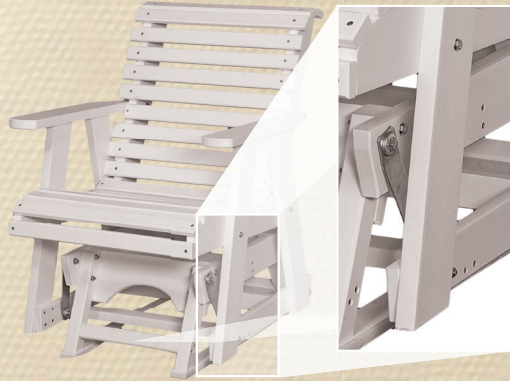

We use only the finest stainless steel Hardware:

- << • Screws
- << • Ball Bearings
- $\checkmark$ • Chains
- $\vee$ • Eyebolts

Made out of 97% recycled material.

The number in this symbol designates the amount of recycled milk jugs that were used to make this product.

Backyard
furnishings™

YOUR LOCAL DEALER