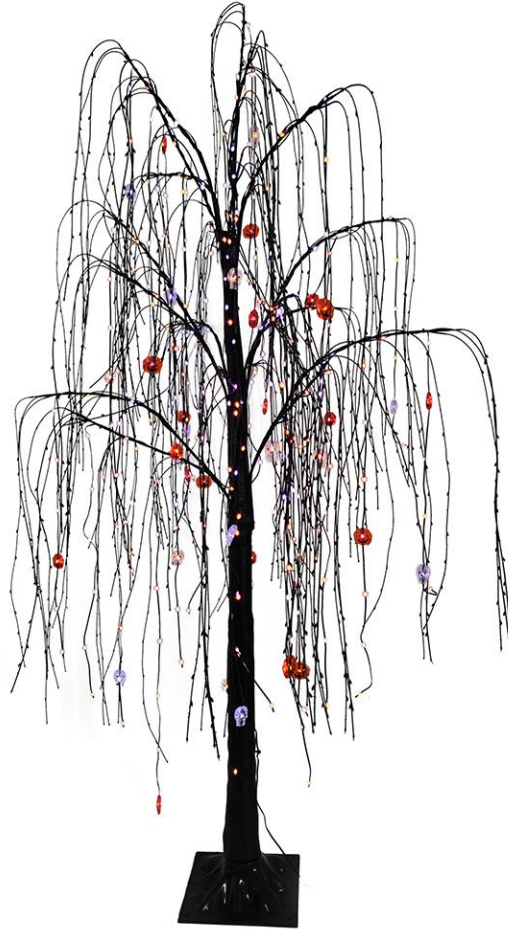

HW1701: 50 LT. PURPLE FROST LED – BLK WIRE

AD1001PUP: 6.5' 100 LIGHT PURPLE TINSEL W/PURPLE SUBERBRIGHT CASACDE LIGHT

HW1702: 50LT. AMBER FROST LED – BLK WIRE

**HW1892: 6.5" NITE LITE/
FLICKER FLAME**

**HW1904: 6.5"100 LT. PRE-LIT
ORNAGE LED HOLOGRAPHIC
JAKOLANTERN INDOOR/OUTDOOR.**

HW1859: 6' UNLIT SKELLETON GARLAND

**HW1891: 7"
JAKOLANTERN BUBBLE
NITE-LITE**

**HW1905: 10": 200lt. PRE-LIT
ORNAGE LED HOLOGRAPHIC
JAKOLANTERN INDOOR /OUTDOOR**

**HW1842: 14.4" GHOST
LAWN STAKE – 4PC. SET**

HW0522: 32"

**HW1863: 2" PUR
LED TBL TREE**

HALLOWEEN TREES

**HW1887: 6' WILLOW TREE
W/320 OR/PUR FAIRY LTS.**

**HW1888: 4' WILLOW
TREE W/192 FAIRY LTS.**

**HW1897: 4.5'
UNLIT
HW189: 4.5'
PRE-LIT**

**HW1896: 3' ORANGE
PRE-LIT TBL TREE**

**HW1862: 2' B/O
ORANGE LED TBL. TREE**

**HW1899: 7' PRE-
LIT SLIM TREE**

**TR2155BL: 18"
BLACK TBL. TREE**

**HW1872: 5.5" PRE-
LIT PUR/BLK LTS.
COLLAPSIBLE TREE**

**HW1870: 4" UNLIT
ORANGE WREATH**

**HW1794: 9' 50/LT. PRE-LIT
ORNAGE GARLAND**