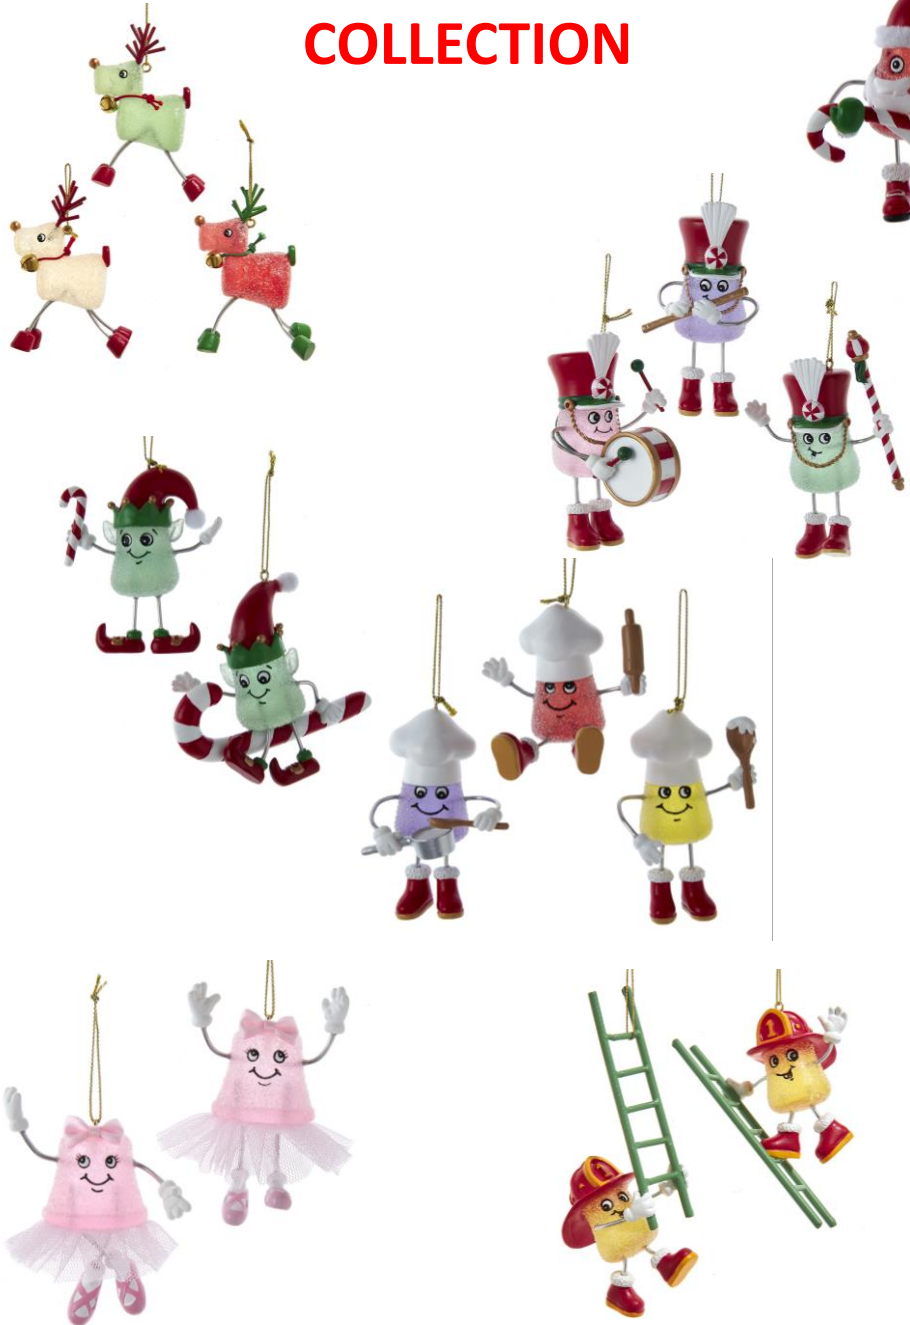

BIRCH BERRIES COLLECTION

NATURE COLLECTION

WINTER WHITE COLLECTION

MERRY LITTLE MUSHROOMS COLLECTION

COMFORT AND JOY COLLECTION

GINGERBREAD COLLECTION

OPALESCENT COLLECTION

PEACOCK COLLECTION

ENCHANTED EVENING COLLECTION

SPOONFUL OF SUGAR COLLECTION

GUMDROP GANG COLLECTION

SWEET SHOPPE COLLECTION

* Visit our website for the complete collection

ROCKING IT PINK COLLECTION

COASTAL & BEACH COLLECTIONS

UNDER THE SEA COLLECTION

MERRY AND BRIGHT COLLECTION

CHRISTMAS CONCERT COLLECTION

FOODIE COLLECTION

O HOLY NIGHT COLLECTION

HOLLYWOOD

designed by HOLLY ADLER *Nutcrackers*

FABRICHE'™ COLLECTION