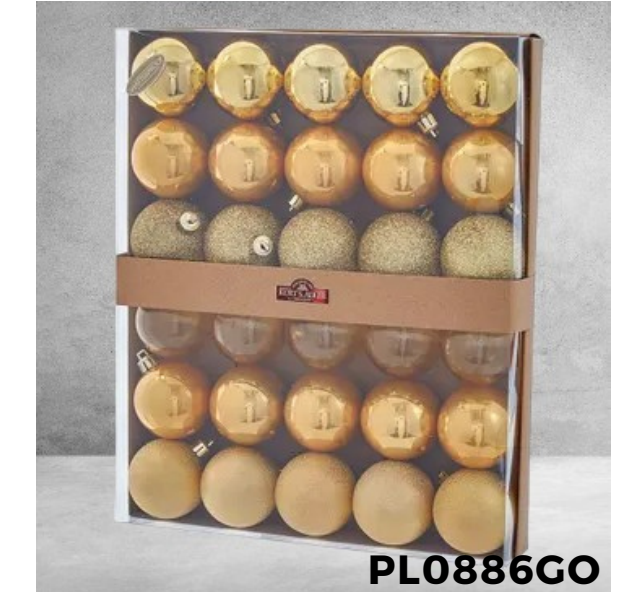

PARTY TIME

UL4017WH

D4088

D2340

SWEET PARTY DECOR

Discover the ideal party decorations, ready to be shipped directly to you! From oversized confections adorned with sprinkles to irresistibly squishy treats that look good enough to eat. We offer everything necessary to create the perfect sweet-themed celebration!