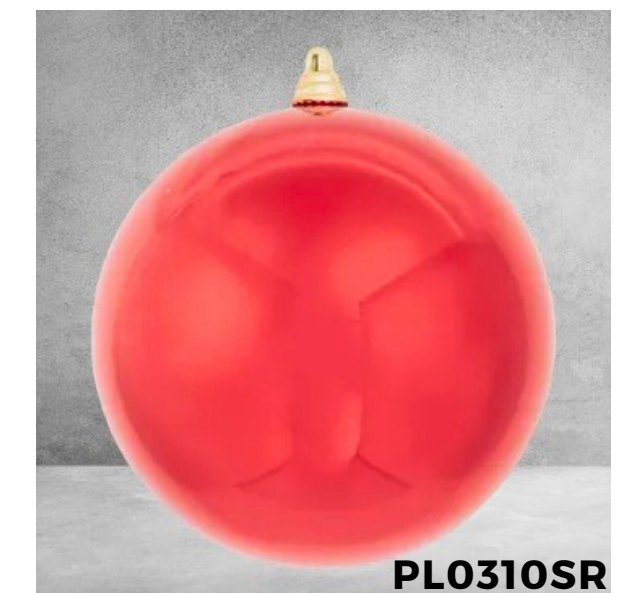

WITH

BOUGHS OF HOLLY

D4589
JEWELLED DIAMOND
ORNAMENT

D4534
BALL & TINSEL
GARLAND

IN1165
4" REVERSIBLE RED & GREEN
WIRED RIBBON

JEL0980
5" FLICKER FLAME
LED CANDLE

RED, WHITE & GREEN FROST LED'S
UL4100WRGF

VELVET LEAF SPRAY
C9581

J8252R

150MM SHATTERPROOF BALL

C9594

GLITTERED POINSETTIA

SHATTERPROOF ORNAMENTS

COMMERCIAL DECORATING SOLUTIONS

We take pride in extending our collection of durable, shatterproof decorations, with a heightened focus on catering to clients undertaking expansive commercial decorating projects.

PARTY TIME

UL4017WH

D4088

D2340

SWEET PARTY DECOR

Discover the ideal party decorations, ready to be shipped directly to you! From oversized confections adorned with sprinkles to irresistibly squishy treats that look good enough to eat. We offer everything necessary to create the perfect sweet-themed celebration!