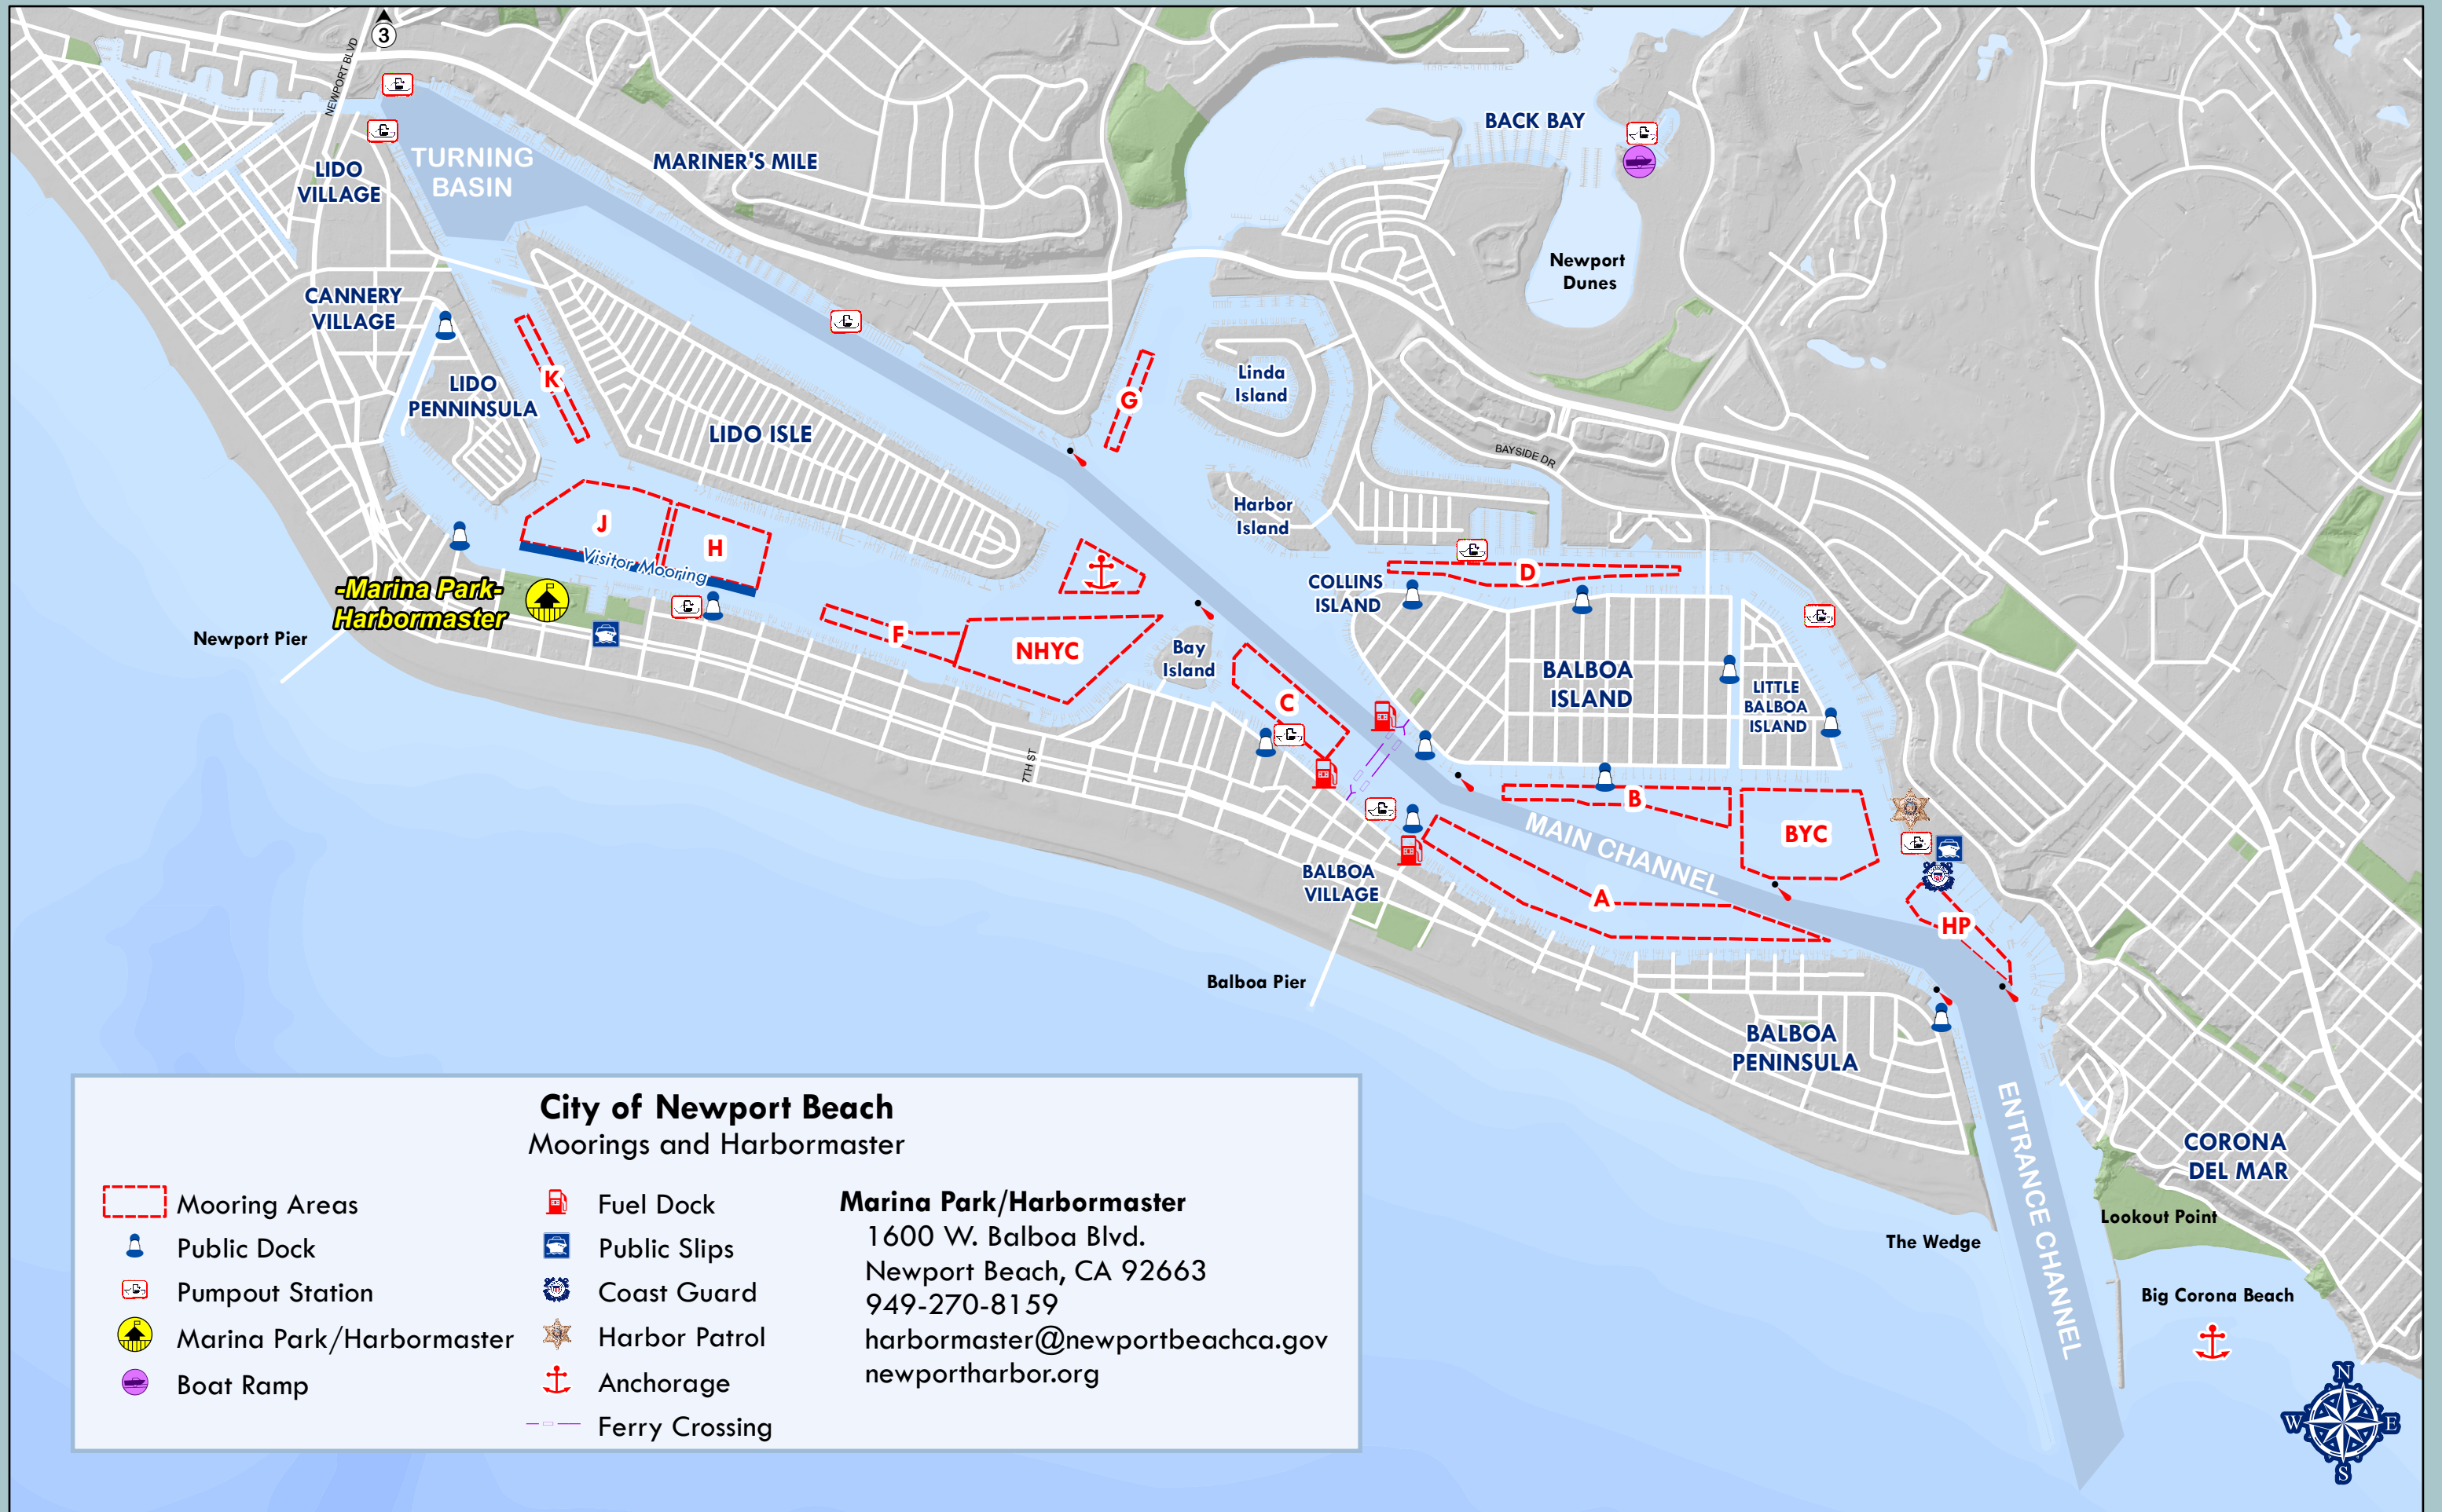

Attachment B

Map

City of Newport Beach
Moorings and Harbormaster

-  Mooring Areas
-  Public Dock
-  Pumpout Station
-  Marina Park/Harbormaster
-  Boat Ramp
-  Fuel Dock
-  Public Slips
-  Coast Guard
-  Harbor Patrol
-  Anchorage
-  Ferry Crossing

Marina Park/Harbormaster
 1600 W. Balboa Blvd.
 Newport Beach, CA 92663
 949-270-8159
harbormaster@newportbeachca.gov
newportharbor.org